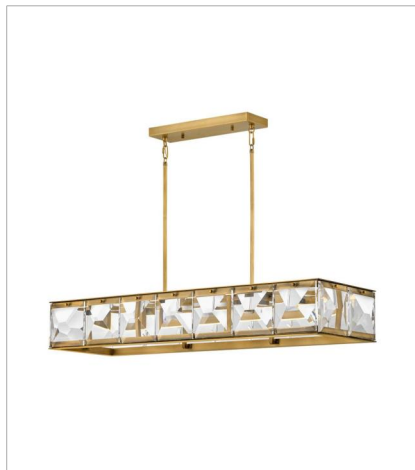

JOLIE

Jolie is a unique blend of sophistication, style, and technology. Integrated LEDs are sleekly concealed within gleaming Heritage Brass rings at the top and bottom of the design. Robust blocks of faceted crystal radiate with light, creating a transfixing silhouette while providing outstanding illumination.

FINISH: Heritage Brass
GLASS: Faceted Clear Crystal

FR30105HBR
MEDIUM LED DRUM CHANDELIER
30" W, 6.8" H
Integrated LED
51w LED *Included

FR30106HBR
MEDIUM LED LINEAR
45.3" W, 6.8" H
Integrated LED
72w LED *Included

FR30103HBR
MEDIUM LED CONVERTIBLE SEMI...
19.5" W, 11.3" H
Integrated LED
32w LED *Included