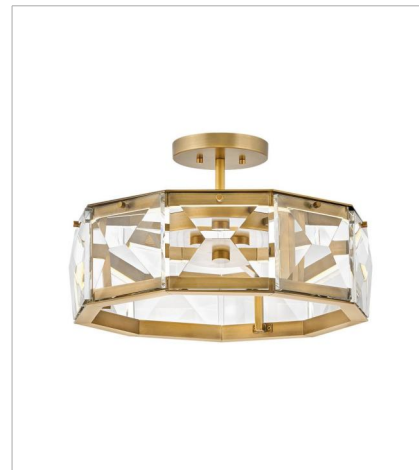

JOLIE

Jolie is a unique blend of sophistication, style, and technology. Integrated LEDs are sleekly concealed within gleaming Heritage Brass rings at the top and bottom of the design. Robust blocks of faceted crystal radiate with light, creating a transfixing silhouette while providing outstanding illumination.

FINISH: Heritage Brass
GLASS: Faceted Clear Crystal

FR30105HBR
MEDIUM LED DRUM CHANDELIER
30" W, 6.8" H
Integrated LED
51w LED *Included

FR30106HBR
MEDIUM LED LINEAR
45.3" W, 6.8" H
Integrated LED
72w LED *Included

FR30103HBR
MEDIUM LED CONVERTIBLE SEMI...
19.5" W, 11.3" H
Integrated LED
32w LED *Included