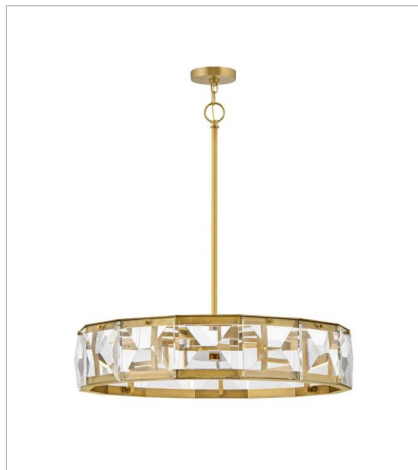

JOLIE

Jolie is a unique blend of sophistication, style, and technology. Integrated LEDs are sleekly concealed within gleaming Heritage Brass rings at the top and bottom of the design. Robust blocks of faceted crystal radiate with light, creating a transfixing silhouette while providing outstanding illumination.

FINISH: Heritage Brass
GLASS: Faceted Clear Crystal

FR30105HBR
MEDIUM LED DRUM CHANDELIER
30" W, 6.8" H
Integrated LED
51w LED *Included

FR30106HBR
MEDIUM LED LINEAR
45.3" W, 6.8" H
Integrated LED
72w LED *Included

FR30103HBR
MEDIUM LED CONVERTIBLE SEMI...
19.5" W, 11.3" H
Integrated LED
32w LED *Included