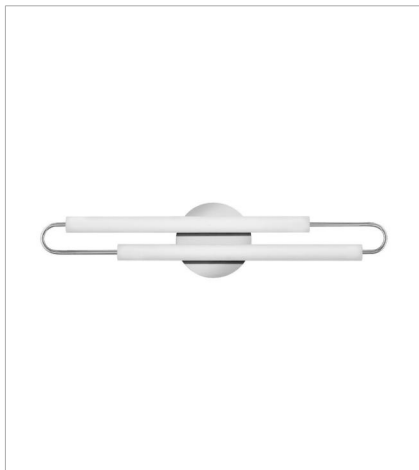

EOS

Clean and contemporary, Eos is simplicity at its finest with a double dose of style. Offset etched tubes are striking in any finish. Slim and streamlined, Eos makes a dramatic impact whether mounted horizontally or vertically.

FINISH: Chrome
GLASS: Etched

53860CM
LARGE LED VANITY
25" W, 5.5" H
Integrated LED