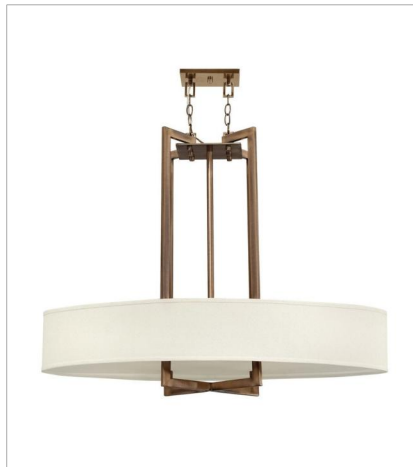

# HAMPTON

Hampton is a modern transitional design, offering the ultimate in urban sophistication. The minimal, rectangular frame, paired with a decorative acrylic etched bottom lens, is softened by a contemporary off-white linen drum shade.

**FINISH:** Brushed Bronze  
**SHADE:** Off-White Linen Hardback

**3202BR**  
TWO LIGHT SCONCE  
15" W, 12" H  
LED Lamp  
2-5w Cand. LED, 60w Equiv.

**3204BR**  
MEDIUM DRUM  
26" W, 30.3" H  
LED Lamp  
3-14w Med. LED, 100w Equiv.

**3206BR**  
LARGE DRUM  
30" W, 33" H  
LED Lamp, Socket  
3-14w Med. LED, 100w Equiv. or 3-100w Med.

**3207BR**  
SMALL PENDANT  
7" W, 11.8" H  
LED Lamp  
1-14w Med. LED, 100w Equiv.

**3208BR**  
LARGE OVAL DRUM  
40" W, 31.3" H  
LED Lamp, Socket  
4-14w Med. LED, 100w Equiv. or 4-100w Med.