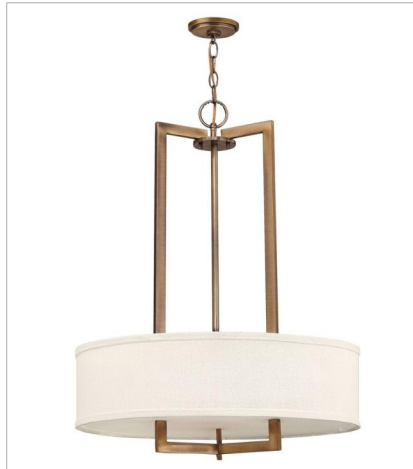

# HAMPTON

Hampton is a modern transitional design, offering the ultimate in urban sophistication. The minimal, rectangular frame, paired with a decorative acrylic etched bottom lens, is softened by a contemporary off-white linen drum shade.

**FINISH:** Brushed Bronze  
**SHADE:** Off-White Linen Hardback

**3202BR**  
TWO LIGHT SCONCE  
15" W, 12" H  
LED Lamp  
2-5w Cand. LED, 60w Equiv.

**3204BR**  
MEDIUM DRUM  
26" W, 30.3" H  
LED Lamp  
3-14w Med. LED, 100w Equiv.

**3206BR**  
LARGE DRUM  
30" W, 33" H  
LED Lamp, Socket  
3-14w Med. LED, 100w Equiv. or 3-100w Med.

**3207BR**  
SMALL PENDANT  
7" W, 11.8" H  
LED Lamp  
1-14w Med. LED, 100w Equiv.

**3208BR**  
LARGE OVAL DRUM  
40" W, 31.3" H  
LED Lamp, Socket  
4-14w Med. LED, 100w Equiv. or 4-100w Med.