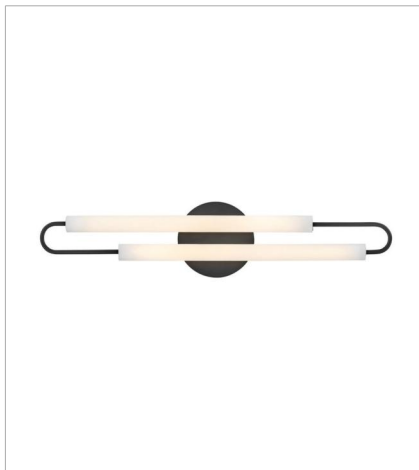

EOS

Clean and contemporary, Eos is simplicity at its finest with a double dose of style. Offset etched tubes are striking in any finish. Slim and streamlined, Eos makes a dramatic impact whether mounted horizontally or vertically.

FINISH: Black
GLASS: Etched

53860BK
LARGE LED VANITY
25" W, 5.5" H
Integrated LED
19w LED *Included