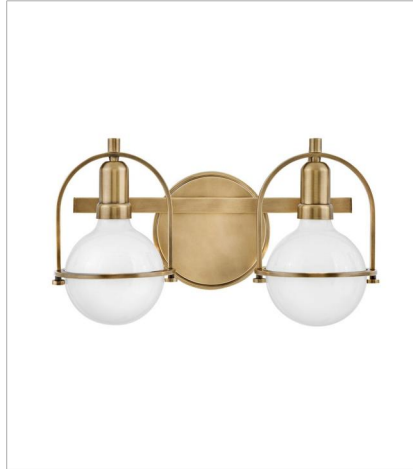

SOMERSET

Chic and elegant, the Somerset collection exudes a quiet and precise sophistication. Subtly fusing modernity with vintage appeal, a streamlined metal yoke and ring best showcases either a white or clear G-style bulb, while understated turned metal knobs add an authentic edge. Offered in Heritage Brass or Black finish.

FINISH: Heritage Brass
GLASS: Etched Opal

53770HB
SMALL SINGLE LIGHT VANITY
6.3" W, 9" H
Socketed
1-14w Med. LED, 100w Equiv.

53772HB
SMALL TWO LIGHT VANITY
16" W, 9" H
Socketed
2-14w Med. LED, 100w Equiv.

53773HB
MEDIUM THREE LIGHT VANITY
25" W, 9" H
Socketed
3-14w Med. LED, 100w Equiv.

3405HB
MEDIUM PENDANT
15.5" W, 23" H
Socketed
1-10w Med. LED, 100w Equiv.

3407HB
MEDIUM PENDANT
11.5" W, 17" H
Socketed
1-8w Med. LED, 100w Equiv.