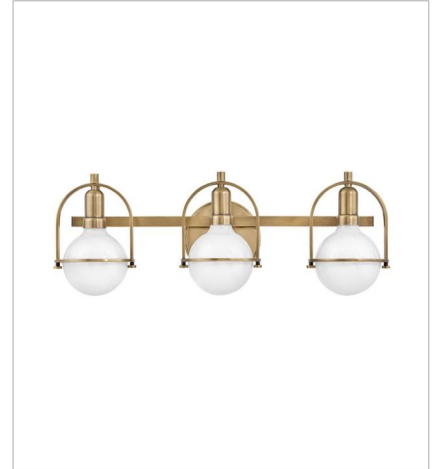

SOMERSET

Chic and elegant, the Somerset collection exudes a quiet and precise sophistication. Subtly fusing modernity with vintage appeal, a streamlined metal yoke and ring best showcases either a white or clear G-style bulb, while understated turned metal knobs add an authentic edge. Offered in Heritage Brass or Black finish.

FINISH: Heritage Brass
GLASS: Etched Opal

53770HB
SMALL SINGLE LIGHT VANITY
6.3" W, 9" H
Socketed
1-14w Med. LED, 100w Equiv.

53772HB
SMALL TWO LIGHT VANITY
16" W, 9" H
Socketed
2-14w Med. LED, 100w Equiv.

53773HB
MEDIUM THREE LIGHT VANITY
25" W, 9" H
Socketed
3-14w Med. LED, 100w Equiv.

3405HB
MEDIUM PENDANT
15.5" W, 23" H
Socketed
1-10w Med. LED, 100w Equiv.

3407HB
MEDIUM PENDANT
11.5" W, 17" H
Socketed
1-8w Med. LED, 100w Equiv.