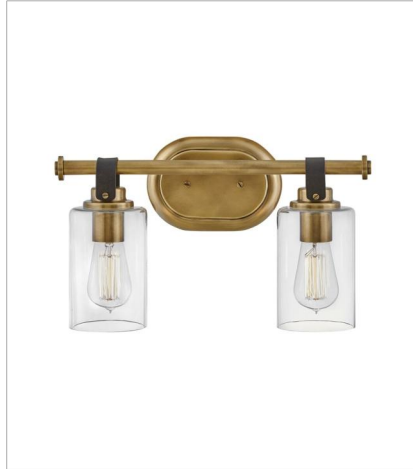

HALSTEAD

Halstead evokes Modern Americana at its finest. Designed with an equestrian flare in mind, a faux leather finished strap reinforces a rustic simplicity that harmonizes with the modern refinement of clear glass shades. Offered in a Chrome or Heritage Brass finish, Halstead's versatility makes it the perfect "anywhere" design.

FINISH: Heritage Brass
GLASS: Clear

52880HB
MEDIUM SINGLE LIGHT VANITY
5" W, 10.3" H
Socketed
1-10w Med. LED, 100w Equiv.

52882HB
SMALL TWO LIGHT VANITY
16" W, 9.5" H
Socketed
2-10w Med. LED, 100w Equiv.

52883HB
MEDIUM THREE LIGHT VANITY
24" W, 9.5" H
Socketed
3-10w Med. LED, 100w Equiv.

52884HB
LARGE FOUR LIGHT VANITY
32" W, 9.5" H
Socketed
4-10w Med. LED, 100w Equiv.

HINKLEY

HINKLEY
33000 Pin Oak Parkway
Avon Lake, OH 44012