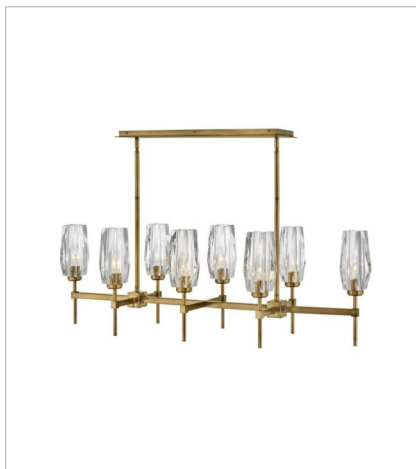

# ANA

An embodiment of modern elegance, Ana's faceted heavy-cut crystal gleams against a Black Oxide, Heritage Brass, or Polished Nickel finish. Like a piece of statement-making jewelry, Ana is the signature finishing touch in any setting.

**FINISH:** Heritage Brass  
**GLASS:** Faceted Clear Crystal

**38250HB**  
LARGE SINGLE LIGHT SCONCE  
5.3" W, 25" H  
Socketed  
1-5w Cand. LED, 60w Equiv.

**52482HB**  
SMALL TWO LIGHT VANITY  
13.8" W, 10.3" H  
Socketed  
2-5w Cand. LED, 60w Equiv.

**52483HB**  
MEDIUM THREE LIGHT VANITY  
23.5" W, 10.3" H  
Socketed  
3-5w Cand. LED, 60w Equiv.

**38255HB**  
MEDIUM SINGLE TIER CHANDELIER  
30" W, 22.8" H  
Socketed  
6-5w Cand. LED, 60w Equiv.

**38256HB**  
MEDIUM EIGHT LIGHT LINEAR  
46" W, 14" H  
Socketed  
8-5w Cand. LED, 60w Equiv.

**38257HB**  
EXTRA SMALL PENDANT  
6.5" W, 14" H  
Socketed  
1-5w Cand. LED, 60w Equiv.