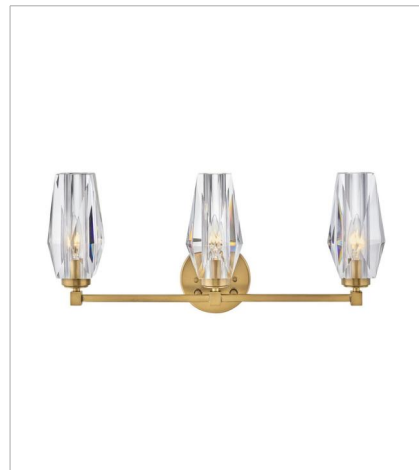

# ANA

An embodiment of modern elegance, Ana's faceted heavy-cut crystal gleams against a Black Oxide, Heritage Brass, or Polished Nickel finish. Like a piece of statement-making jewelry, Ana is the signature finishing touch in any setting.

**FINISH:** Heritage Brass  
**GLASS:** Faceted Clear Crystal

**38250HB**  
LARGE SINGLE LIGHT SCONCE  
5.3" W, 25" H  
Socketed  
1-5w Cand. LED, 60w Equiv.

**52482HB**  
SMALL TWO LIGHT VANITY  
13.8" W, 10.3" H  
Socketed  
2-5w Cand. LED, 60w Equiv.

**52483HB**  
MEDIUM THREE LIGHT VANITY  
23.5" W, 10.3" H  
Socketed  
3-5w Cand. LED, 60w Equiv.

**38255HB**  
MEDIUM SINGLE TIER CHANDELIER  
30" W, 22.8" H  
Socketed  
6-5w Cand. LED, 60w Equiv.

**38256HB**  
MEDIUM EIGHT LIGHT LINEAR  
46" W, 14" H  
Socketed  
8-5w Cand. LED, 60w Equiv.

**38257HB**  
EXTRA SMALL PENDANT  
6.5" W, 14" H  
Socketed  
1-5w Cand. LED, 60w Equiv.