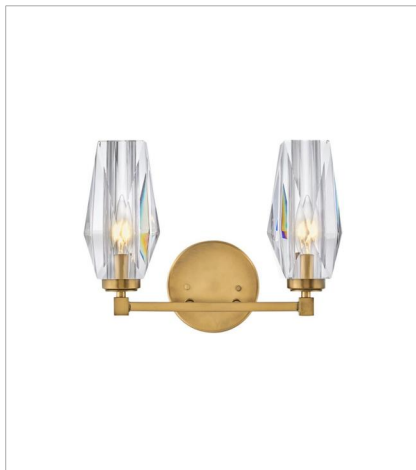

# ANA

An embodiment of modern elegance, Ana's faceted heavy-cut crystal gleams against a Black Oxide, Heritage Brass, or Polished Nickel finish. Like a piece of statement-making jewelry, Ana is the signature finishing touch in any setting.

**FINISH:** Heritage Brass  
**GLASS:** Faceted Clear Crystal

**38250HB**  
LARGE SINGLE LIGHT SCONCE  
5.3" W, 25" H  
Socketed  
1-5w Cand. LED, 60w Equiv.

**52482HB**  
SMALL TWO LIGHT VANITY  
13.8" W, 10.3" H  
Socketed  
2-5w Cand. LED, 60w Equiv.

**52483HB**  
MEDIUM THREE LIGHT VANITY  
23.5" W, 10.3" H  
Socketed  
3-5w Cand. LED, 60w Equiv.

**38255HB**  
MEDIUM SINGLE TIER CHANDELIER  
30" W, 22.8" H  
Socketed  
6-5w Cand. LED, 60w Equiv.

**38256HB**  
MEDIUM EIGHT LIGHT LINEAR  
46" W, 14" H  
Socketed  
8-5w Cand. LED, 60w Equiv.

**38257HB**  
EXTRA SMALL PENDANT  
6.5" W, 14" H  
Socketed  
1-5w Cand. LED, 60w Equiv.