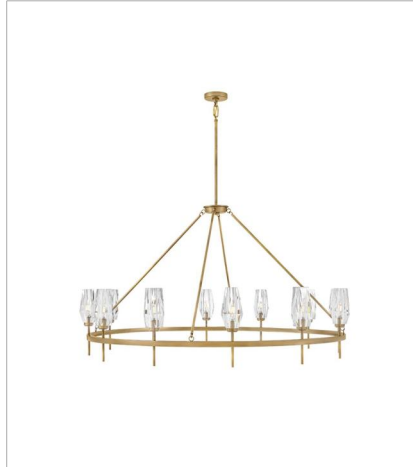

38259HB
EXTRA LARGE SINGLE TIER CHA...
58" W, 32.3" H
Socketed
12-5w Cand. LED, 60w Equiv.