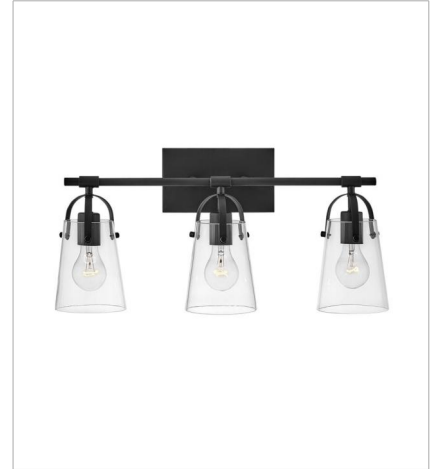

FOSTER

Clean and airy, Foster breathes composed simplicity into any bath space. Softly tapered clear glass, suspended from an arched handle, adds pizzazz to its transitional shape.

FINISH: Black
GLASS: Clear

5130BK
SINGLE LIGHT VANITY
5" W, 10" H
LED Lamp
1-14w Med. LED, 100w Equiv.

5132BK
TWO LIGHT VANITY
13.8" W, 10.8" H
LED Lamp
2-14w Med. LED, 100w Equiv.

5133BK
THREE LIGHT VANITY
22.8" W, 10.8" H
LED Lamp
3-14w Med. LED, 100w Equiv.