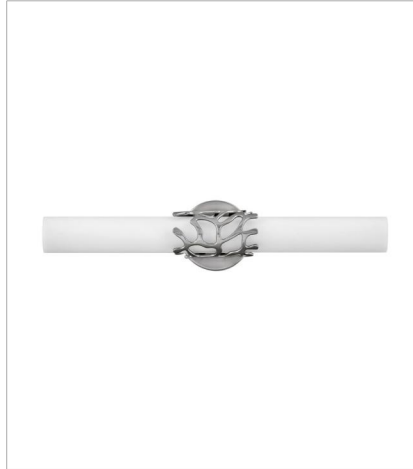

# LYRA

Projecting a sense of maritime wonder, Lyra embraces modern technology without sacrificing its timeless coastal allure. An eye-catching die-cast coral bracelet centers the design and wraps etched opal glass. The transitional silhouette can be mounted horizontally or vertically with an unseen Invismount system that showcases the clean, elegant look. Offered in a variety of finishes, Lyra is sure to embellish any space.

**FINISH:** Brushed Nickel  
**GLASS:** Etched Opal

**50871BN**  
MEDIUM LED SCONCE  
4.8" W, 16" H  
Integrated LED  
20w LED \*Included

**50872BN**  
MEDIUM LED VANITY  
22.5" W, 4.8" H  
Integrated LED  
36w LED \*Included

**50873BN**  
LARGE LED VANITY  
31.3" W, 4.8" H  
Integrated LED  
53w LED \*Included