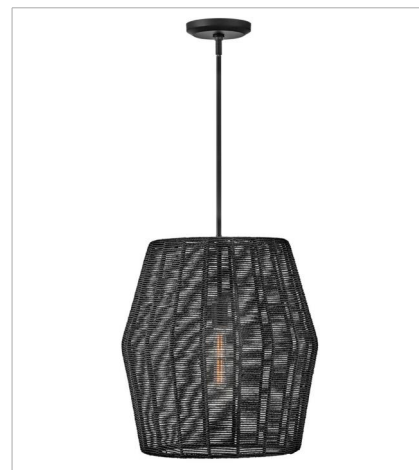

LUCA

lisa mcdennon
COLLECTION

Luca's coastal vibe is permeated with a slightly exotic edge. The bold pendant showcases a robust, woven drum shade, and a full finished cluster for plenty of functional light offered in a variety of finish options. Luca is part of the Lisa McDennon Collection.

FINISH: Black
GLASS: Clear Seedy
SHADE: Black, Camel

40386BLK
EXTRA LARGE DRUM CHANDELIER
60" W, 17.5" H
Socketed

40386BLK-CML
EXTRA LARGE DRUM CHANDELIER
60" W, 17.5" H
Socketed
8-14w Med. LED, 100w Equiv.

40387BLK
LARGE CONVERTIBLE PENDANT
20" W, 21" H
Socketed
1-14w Med. LED, 100w Equiv.

40387BLK-CML
LARGE CONVERTIBLE PENDANT
20" W, 21" H
Socketed
1-14w Med. LED, 100w Equiv.

40388BLK
DOUBLE XL MULTI TIER CHANDE...
27.8" W, 31.3" H
Socketed
10-5w Cand. LED, 60w Equiv.

hinkley.com

LUCA

Luca's coastal vibe is permeated with a slightly exotic edge. The bold pendant showcases a robust, woven drum shade, and a full finished cluster for plenty of functional light offered in a variety of finish options. Luca is part of the Lisa McDennon Collection.