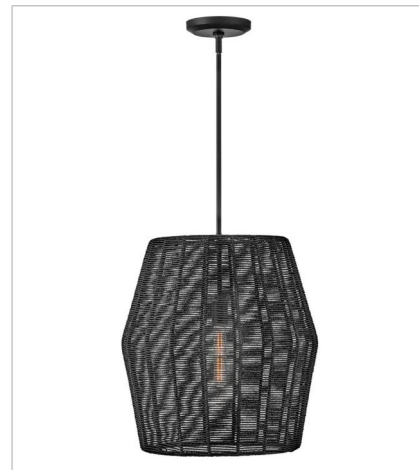

# LUCA

lisa mcDennon  
COLLECTION

Luca's coastal vibe is permeated with a slightly exotic edge. The bold pendant showcases a robust, woven drum shade, and a full finished cluster for plenty of functional light offered in a variety of finish options. Luca is part of the Lisa McDennon Collection.

**FINISH:** Black  
**SHADE:** Black, Camel

**40386BLK**  
EXTRA LARGE DRUM CHANDELIER  
60" W, 17.5" H  
Socketed

**40386BLK-CML**  
EXTRA LARGE DRUM CHANDELIER  
60" W, 17.5" H  
Socketed  
8-14w Med. LED, 100w Equiv.

**40387BLK**  
LARGE CONVERTIBLE PENDANT  
20" W, 21" H  
Socketed  
1-14w Med. LED, 100w Equiv.

**40387BLK-CML**  
LARGE CONVERTIBLE PENDANT  
20" W, 21" H  
Socketed  
1-14w Med. LED, 100w Equiv.

**40388BLK**  
DOUBLE EXTRA LARGE MULTI TI...  
27.8" W, 31.3" H  
Socketed  
10-5w Cand. LED, 60w Equiv.

**40388BLK-CML**  
DOUBLE EXTRA LARGE MULTI TI...  
27.8" W, 31.3" H  
Socketed  
10-5w Cand. LED, 60w Equiv.