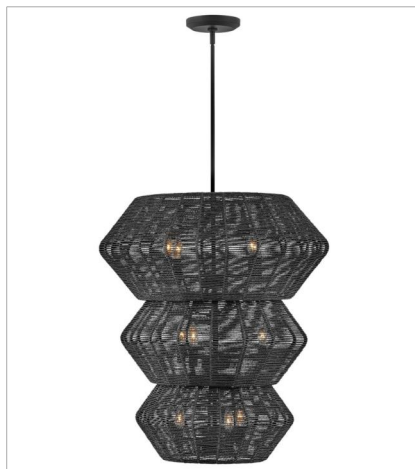

# LUCA

lisa mcDennon  
COLLECTION

Luca's coastal vibe is permeated with a slightly exotic edge. The bold pendant showcases a robust, woven drum shade, and a full finished cluster for plenty of functional light offered in a variety of finish options. Luca is part of the Lisa McDennon Collection.

**FINISH:** Black  
**SHADE:** Black, Camel

**40386BLK**  
EXTRA LARGE DRUM CHANDELIER  
60" W, 17.5" H  
Socketed

**40386BLK-CML**  
EXTRA LARGE DRUM CHANDELIER  
60" W, 17.5" H  
Socketed  
8-14w Med. LED, 100w Equiv.

**40387BLK**  
LARGE CONVERTIBLE PENDANT  
20" W, 21" H  
Socketed  
1-14w Med. LED, 100w Equiv.

**40387BLK-CML**  
LARGE CONVERTIBLE PENDANT  
20" W, 21" H  
Socketed  
1-14w Med. LED, 100w Equiv.

**40388BLK**  
DOUBLE EXTRA LARGE MULTI TI...  
27.8" W, 31.3" H  
Socketed  
10-5w Cand. LED, 60w Equiv.

**40388BLK-CML**  
DOUBLE EXTRA LARGE MULTI TI...  
27.8" W, 31.3" H  
Socketed  
10-5w Cand. LED, 60w Equiv.