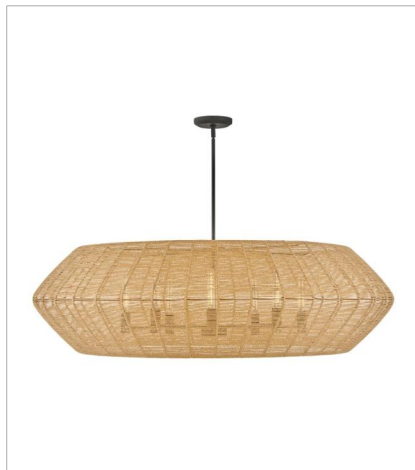

# LUCA

lisa mcDennon  
COLLECTION

Luca's coastal vibe is permeated with a slightly exotic edge. The bold pendant showcases a robust, woven drum shade, and a full finished cluster for plenty of functional light offered in a variety of finish options. Luca is part of the Lisa McDennon Collection.

**FINISH:** Black  
**SHADE:** Black, Camel

**40386BLK**  
EXTRA LARGE DRUM CHANDELIER  
60" W, 17.5" H  
Socketed

**40386BLK-CML**  
EXTRA LARGE DRUM CHANDELIER  
60" W, 17.5" H  
Socketed  
8-14w Med. LED, 100w Equiv.

**40387BLK**  
LARGE CONVERTIBLE PENDANT  
20" W, 21" H  
Socketed  
1-14w Med. LED, 100w Equiv.

**40387BLK-CML**  
LARGE CONVERTIBLE PENDANT  
20" W, 21" H  
Socketed  
1-14w Med. LED, 100w Equiv.

**40388BLK**  
DOUBLE EXTRA LARGE MULTI TI...  
27.8" W, 31.3" H  
Socketed  
10-5w Cand. LED, 60w Equiv.

**40388BLK-CML**  
DOUBLE EXTRA LARGE MULTI TI...  
27.8" W, 31.3" H  
Socketed  
10-5w Cand. LED, 60w Equiv.