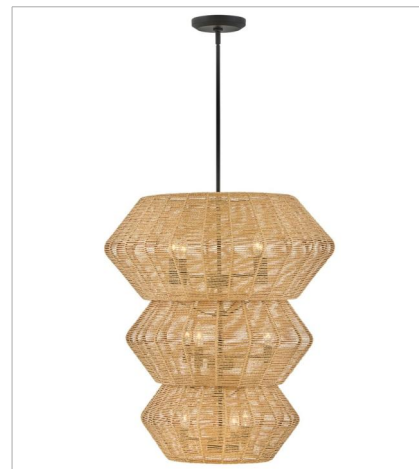

# LUCA

lisa mcDennon  
COLLECTION

Luca's coastal vibe is permeated with a slightly exotic edge. The bold pendant showcases a robust, woven drum shade, and a full finished cluster for plenty of functional light offered in a variety of finish options. Luca is part of the Lisa McDennon Collection.

**FINISH:** Black  
**SHADE:** Black, Camel

**40386BLK**  
EXTRA LARGE DRUM CHANDELIER  
60" W, 17.5" H  
Socketed

**40386BLK-CML**  
EXTRA LARGE DRUM CHANDELIER  
60" W, 17.5" H  
Socketed  
8-14w Med. LED, 100w Equiv.

**40387BLK**  
LARGE CONVERTIBLE PENDANT  
20" W, 21" H  
Socketed  
1-14w Med. LED, 100w Equiv.

**40387BLK-CML**  
LARGE CONVERTIBLE PENDANT  
20" W, 21" H  
Socketed  
1-14w Med. LED, 100w Equiv.

**40388BLK**  
DOUBLE EXTRA LARGE MULTI TI...  
27.8" W, 31.3" H  
Socketed  
10-5w Cand. LED, 60w Equiv.

**40388BLK-CML**  
DOUBLE EXTRA LARGE MULTI TI...  
27.8" W, 31.3" H  
Socketed  
10-5w Cand. LED, 60w Equiv.