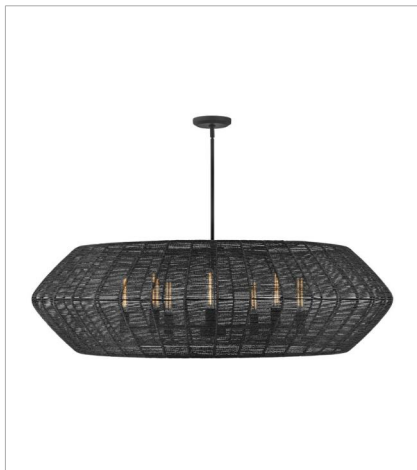

# LUCA

lisa mcDennon  
COLLECTION

Luca's coastal vibe is permeated with a slightly exotic edge. The bold pendant showcases a robust, woven drum shade, and a full finished cluster for plenty of functional light offered in a variety of finish options. Luca is part of the Lisa McDennon Collection.

**FINISH:** Black  
**SHADE:** Black, Camel

**40386BLK**  
EXTRA LARGE DRUM CHANDELIER  
60" W, 17.5" H  
Socketed

**40386BLK-CML**  
EXTRA LARGE DRUM CHANDELIER  
60" W, 17.5" H  
Socketed  
8-14w Med. LED, 100w Equiv.

**40387BLK**  
LARGE CONVERTIBLE PENDANT  
20" W, 21" H  
Socketed  
1-14w Med. LED, 100w Equiv.

**40387BLK-CML**  
LARGE CONVERTIBLE PENDANT  
20" W, 21" H  
Socketed  
1-14w Med. LED, 100w Equiv.

**40388BLK**  
DOUBLE EXTRA LARGE MULTI TI...  
27.8" W, 31.3" H  
Socketed  
10-5w Cand. LED, 60w Equiv.

**40388BLK-CML**  
DOUBLE EXTRA LARGE MULTI TI...  
27.8" W, 31.3" H  
Socketed  
10-5w Cand. LED, 60w Equiv.