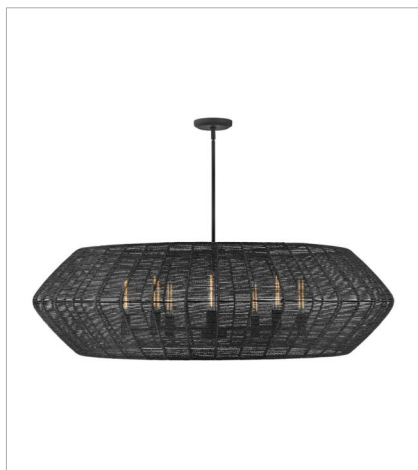

LUCA

lisa mcdennon
COLLECTION

Luca's coastal vibe is permeated with a slightly exotic edge. The bold pendant showcases a robust, woven drum shade, and a full finished cluster for plenty of functional light offered in a variety of finish options. Luca is part of the Lisa McDennon Collection.

FINISH: Black
GLASS: Clear Seedy
SHADE: Black, Camel

40386BLK
EXTRA LARGE DRUM CHANDELIER
60" W, 17.5" H
Socketed

40386BLK-CML
EXTRA LARGE DRUM CHANDELIER
60" W, 17.5" H
Socketed
8-14w Med. LED, 100w Equiv.

40387BLK
LARGE CONVERTIBLE PENDANT
20" W, 21" H
Socketed
1-14w Med. LED, 100w Equiv.

40387BLK-CML
LARGE CONVERTIBLE PENDANT
20" W, 21" H
Socketed
1-14w Med. LED, 100w Equiv.

40388BLK
DOUBLE XL MULTI TIER CHANDE...
27.8" W, 31.3" H
Socketed
10-5w Cand. LED, 60w Equiv.

hinkley.com

LUCA

Luca's coastal vibe is permeated with a slightly exotic edge. The bold pendant showcases a robust, woven drum shade, and a full finished cluster for plenty of functional light offered in a variety of finish options. Luca is part of the Lisa McDennon Collection.