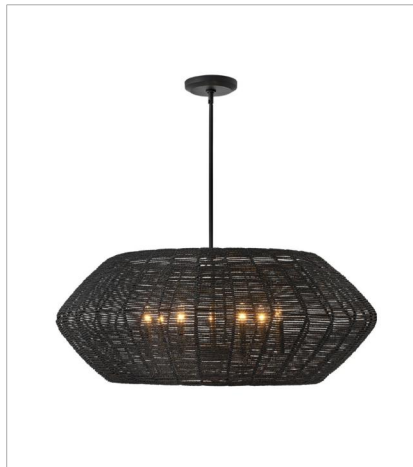

40385BLK
LARGE CONVERTIBLE DRUM CHAN...
38" W, 14.5" H
Socketed
7-5w Cand. LED, 60w Equiv.