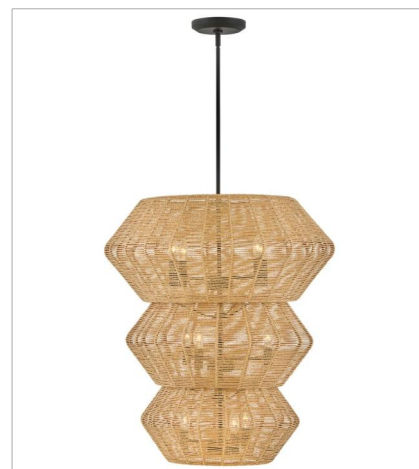

LUCA

lisa mcdennon
COLLECTION

Luca's coastal vibe is permeated with a slightly exotic edge. The bold pendant showcases a robust, woven drum shade, and a full finished cluster for plenty of functional light offered in a variety of finish options. Luca is part of the Lisa McDennon Collection.

FINISH: Black
GLASS: Clear Seedy
SHADE: Black, Camel

40386BLK
EXTRA LARGE DRUM CHANDELIER
60" W, 17.5" H
Socketed

40386BLK-CML
EXTRA LARGE DRUM CHANDELIER
60" W, 17.5" H
Socketed
8-14w Med. LED, 100w Equiv.

40387BLK
LARGE CONVERTIBLE PENDANT
20" W, 21" H
Socketed
1-14w Med. LED, 100w Equiv.

40387BLK-CML
LARGE CONVERTIBLE PENDANT
20" W, 21" H
Socketed
1-14w Med. LED, 100w Equiv.

40388BLK
DOUBLE XL MULTI TIER CHANDE...
27.8" W, 31.3" H
Socketed
10-5w Cand. LED, 60w Equiv.

hinkley.com

LUCA

Luca's coastal vibe is permeated with a slightly exotic edge. The bold pendant showcases a robust, woven drum shade, and a full finished cluster for plenty of functional light offered in a variety of finish options. Luca is part of the Lisa McDennon Collection.