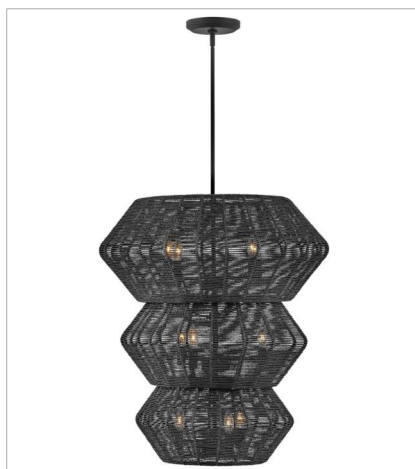

LUCA

lisa mcdennon
COLLECTION

Luca's coastal vibe is permeated with a slightly exotic edge. The bold pendant showcases a robust, woven drum shade, and a full finished cluster for plenty of functional light offered in a variety of finish options. Luca is part of the Lisa McDennon Collection.

FINISH: Black
GLASS: Clear Seedy
SHADE: Black, Camel

40386BLK
EXTRA LARGE DRUM CHANDELIER
60" W, 17.5" H
Socketed

40386BLK-CML
EXTRA LARGE DRUM CHANDELIER
60" W, 17.5" H
Socketed
8-14w Med. LED, 100w Equiv.

40387BLK
LARGE CONVERTIBLE PENDANT
20" W, 21" H
Socketed
1-14w Med. LED, 100w Equiv.

40387BLK-CML
LARGE CONVERTIBLE PENDANT
20" W, 21" H
Socketed
1-14w Med. LED, 100w Equiv.

40388BLK
DOUBLE XL MULTI TIER CHANDE...
27.8" W, 31.3" H
Socketed
10-5w Cand. LED, 60w Equiv.

FINISH: Black
GLASS: Clear Seedy
SHADE: Black, Camel

40383BLK
SMALL CONVERTIBLE DRUM CHAN...
21.3" W, 8.5" H
Socketed
3-5w Cand. LED, 60w Equiv.

40383BLK-CML
SMALL CONVERTIBLE DRUM
21.3" W, 8.5" H
Socketed
3-5w Cand. LED, 60w Equiv.