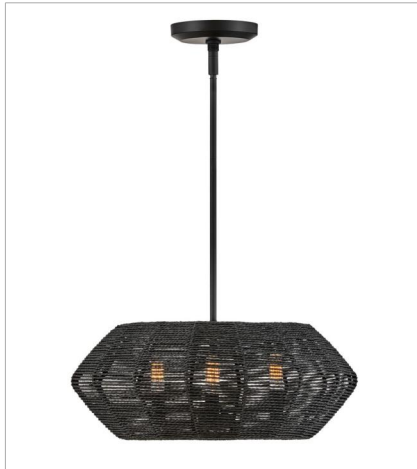

LUCA

lisa mcdennon
COLLECTION

Luca's coastal vibe is permeated with a slightly exotic edge. The bold pendant showcases a robust, woven drum shade, and a full finished cluster for plenty of functional light offered in a variety of finish options. Luca is part of the Lisa McDennon Collection.

FINISH: Black
GLASS: Clear Seedy
SHADE: Black, Camel

40386BLK
EXTRA LARGE DRUM CHANDELIER
60" W, 17.5" H
Socketed

40386BLK-CML
EXTRA LARGE DRUM CHANDELIER
60" W, 17.5" H
Socketed
8-14w Med. LED, 100w Equiv.

hinkley.com

LUCA

Luca's coastal vibe is permeated with a slightly exotic edge. The bold pendant showcases a robust, woven drum shade, and a full finished cluster for plenty of functional light offered in a variety of finish options. Luca is part of the Lisa McDennon Collection.

FINISH: Black
GLASS: Clear Seedy
SHADE: Black, Camel

40383BLK
SMALL CONVERTIBLE DRUM CHAN...
21.3" W, 8.5" H
Socketed
3-5w Cand. LED, 60w Equiv.

40383BLK-CML
SMALL CONVERTIBLE DRUM
21.3" W, 8.5" H
Socketed
3-5w Cand. LED, 60w Equiv.