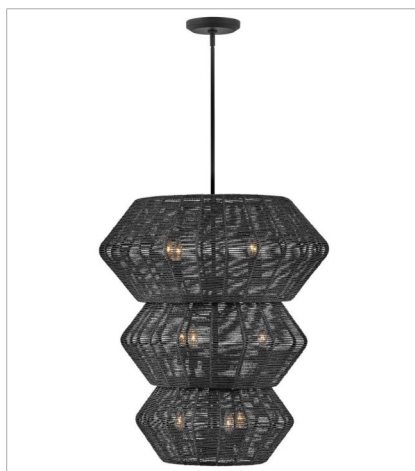

LUCA

lisa mcDennon
COLLECTION

Luca's coastal vibe is permeated with a slightly exotic edge. The bold pendant showcases a robust, woven drum shade, and a full finished cluster for plenty of functional light offered in a variety of finish options. Luca is part of the Lisa McDenon Collection.

FINISH: Black
GLASS: Clear Seedy
SHADE: Black, Camel

40386BLK
EXTRA LARGE DRUM CHANDELIER
60" W, 17.5" H
Socketed

40386BLK-CML
EXTRA LARGE DRUM CHANDELIER
60" W, 17.5" H
Socketed
8-14w Med. LED, 100w Equiv.

40387BLK
LARGE CONVERTIBLE PENDANT
20" W, 21" H
Socketed
1-14w Med. LED, 100w Equiv.

40387BLK-CML
LARGE CONVERTIBLE PENDANT
20" W, 21" H
Socketed
1-14w Med. LED, 100w Equiv.

40388BLK
DOUBLE XL MULTI TIER CHANDE...
27.8" W, 31.3" H
Socketed
10-5w Cand. LED, 60w Equiv.

FINISH: Black
GLASS: Clear Seedy
SHADE: Black, Camel

40383BLK
SMALL CONVERTIBLE DRUM CHAN...
21.3" W, 8.5" H
Socketed
3-5w Cand. LED, 60w Equiv.

40383BLK-CML
SMALL CONVERTIBLE DRUM
21.3" W, 8.5" H
Socketed
3-5w Cand. LED, 60w Equiv.