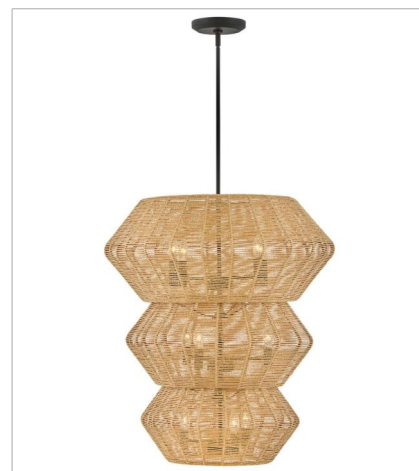

LUCA

lisa mcDennon
COLLECTION

Luca's coastal vibe is permeated with a slightly exotic edge. The bold pendant showcases a robust, woven drum shade, and a full finished cluster for plenty of functional light offered in a variety of finish options. Luca is part of the Lisa McDenon Collection.

FINISH: Black
GLASS: Clear Seedy
SHADE: Black, Camel

40386BLK
EXTRA LARGE DRUM CHANDELIER
60" W, 17.5" H
Socketed

40386BLK-CML
EXTRA LARGE DRUM CHANDELIER
60" W, 17.5" H
Socketed
8-14w Med. LED, 100w Equiv.

40387BLK
LARGE CONVERTIBLE PENDANT
20" W, 21" H
Socketed
1-14w Med. LED, 100w Equiv.

40387BLK-CML
LARGE CONVERTIBLE PENDANT
20" W, 21" H
Socketed
1-14w Med. LED, 100w Equiv.

40388BLK
DOUBLE XL MULTI TIER CHANDE...
27.8" W, 31.3" H
Socketed
10-5w Cand. LED, 60w Equiv.

hinkley.com

LUCA

Luca's coastal vibe is permeated with a slightly exotic edge. The bold pendant showcases a robust, woven drum shade, and a full finished cluster for plenty of functional light offered in a variety of finish options. Luca is part of the Lisa McDennon Collection.