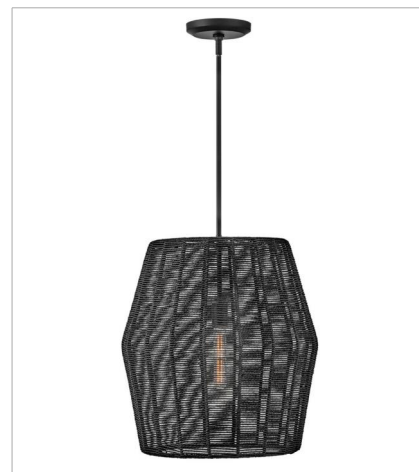

LUCA

lisa mcDennon
COLLECTION

Luca's coastal vibe is permeated with a slightly exotic edge. The bold pendant showcases a robust, woven drum shade, and a full finished cluster for plenty of functional light offered in a variety of finish options. Luca is part of the Lisa McDenon Collection.

FINISH: Black
GLASS: Clear Seedy
SHADE: Black, Camel

40386BLK
EXTRA LARGE DRUM CHANDELIER
60" W, 17.5" H
Socketed

40386BLK-CML
EXTRA LARGE DRUM CHANDELIER
60" W, 17.5" H
Socketed
8-14w Med. LED, 100w Equiv.

40387BLK
LARGE CONVERTIBLE PENDANT
20" W, 21" H
Socketed
1-14w Med. LED, 100w Equiv.

40387BLK-CML
LARGE CONVERTIBLE PENDANT
20" W, 21" H
Socketed
1-14w Med. LED, 100w Equiv.

40388BLK
DOUBLE XL MULTI TIER CHANDE...
27.8" W, 31.3" H
Socketed
10-5w Cand. LED, 60w Equiv.

hinkley.com

LUCA

Luca's coastal vibe is permeated with a slightly exotic edge. The bold pendant showcases a robust, woven drum shade, and a full finished cluster for plenty of functional light offered in a variety of finish options. Luca is part of the Lisa McDennon Collection.