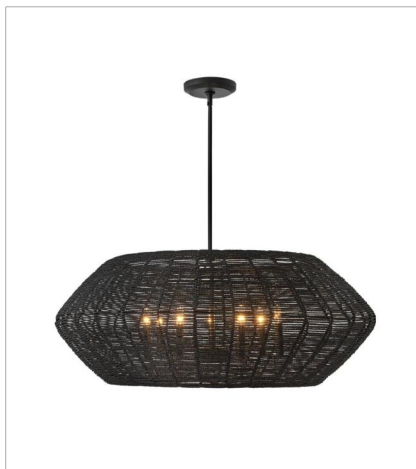

40385BLK
LARGE CONVERTIBLE DRUM CHAN...
38" W, 14.5" H
Socketed
7-5w Cand. LED, 60w Equiv.