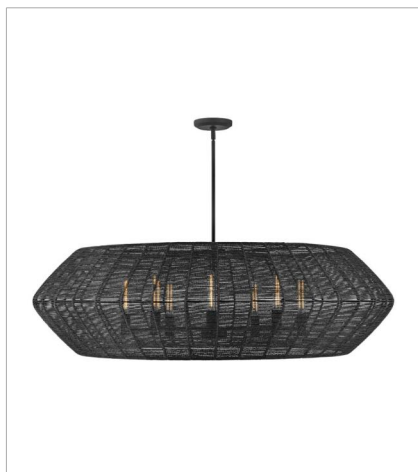

LUCA

lisa mcDennon
COLLECTION

Luca's coastal vibe is permeated with a slightly exotic edge. The bold pendant showcases a robust, woven drum shade, and a full finished cluster for plenty of functional light offered in a variety of finish options. Luca is part of the Lisa McDenon Collection.

FINISH: Black
GLASS: Clear Seedy
SHADE: Black, Camel

40386BLK
EXTRA LARGE DRUM CHANDELIER
60" W, 17.5" H
Socketed

40386BLK-CML
EXTRA LARGE DRUM CHANDELIER
60" W, 17.5" H
Socketed
8-14w Med. LED, 100w Equiv.

40387BLK
LARGE CONVERTIBLE PENDANT
20" W, 21" H
Socketed
1-14w Med. LED, 100w Equiv.

40387BLK-CML
LARGE CONVERTIBLE PENDANT
20" W, 21" H
Socketed
1-14w Med. LED, 100w Equiv.

40388BLK
DOUBLE XL MULTI TIER CHANDE...
27.8" W, 31.3" H
Socketed
10-5w Cand. LED, 60w Equiv.

hinkley.com

LUCA

Luca's coastal vibe is permeated with a slightly exotic edge. The bold pendant showcases a robust, woven drum shade, and a full finished cluster for plenty of functional light offered in a variety of finish options. Luca is part of the Lisa McDennon Collection.