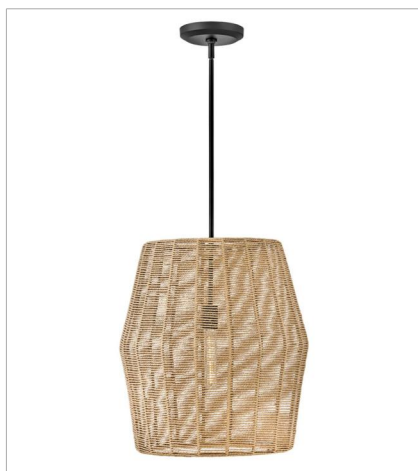

LUCA

lisa mcDennon
COLLECTION

Luca's coastal vibe is permeated with a slightly exotic edge. The bold pendant showcases a robust, woven drum shade, and a full finished cluster for plenty of functional light offered in a variety of finish options. Luca is part of the Lisa McDenon Collection.

FINISH: Black
GLASS: Clear Seedy
SHADE: Black, Camel

40386BLK
EXTRA LARGE DRUM CHANDELIER
60" W, 17.5" H
Socketed

40386BLK-CML
EXTRA LARGE DRUM CHANDELIER
60" W, 17.5" H
Socketed
8-14w Med. LED, 100w Equiv.

40387BLK
LARGE CONVERTIBLE PENDANT
20" W, 21" H
Socketed
1-14w Med. LED, 100w Equiv.

40387BLK-CML
LARGE CONVERTIBLE PENDANT
20" W, 21" H
Socketed
1-14w Med. LED, 100w Equiv.

40388BLK
DOUBLE XL MULTI TIER CHANDE...
27.8" W, 31.3" H
Socketed
10-5w Cand. LED, 60w Equiv.

hinkley.com

LUCA

Luca's coastal vibe is permeated with a slightly exotic edge. The bold pendant showcases a robust, woven drum shade, and a full finished cluster for plenty of functional light offered in a variety of finish options. Luca is part of the Lisa McDennon Collection.