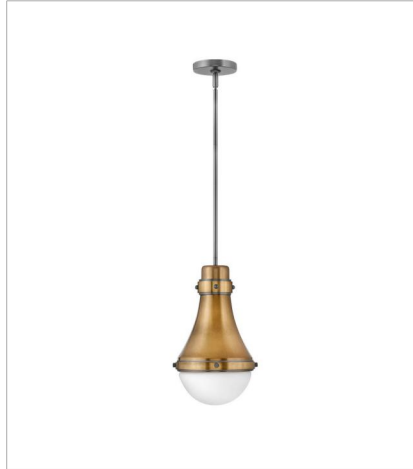

# OLIVER

Oliver features an eye-catching sleek spun metal shade and etched opal glass shade beneath. Sleek metal bands and knobs add interest and reinforce its modern-meets-traditional style. Oliver is available in a robust lineup of finish combinations.

**FINISH:** Heritage Brass with Black Oxide accents

**GLASS:** Etched Opal

**39054HB**  
MEDIUM PENDANT  
14.3" W, 21.3" H  
Socketed  
1-12w Med. LED, 100w Equiv.

**39057HB**  
SMALL PENDANT  
9" W, 15.5" H  
Socketed  
1-8w Med. LED, 100w Equiv.

**39051HB**  
MEDIUM FLUSH MOUNT  
14" W, 12" H  
Socketed  
1-10w Med. LED, 100w Equiv.