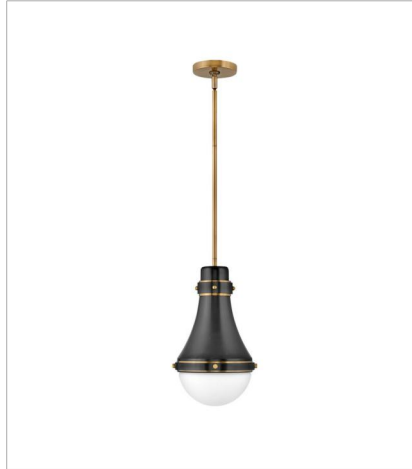

OLIVER

Oliver features an eye-catching sleek spun metal shade and etched opal glass shade beneath. Sleek metal bands and knobs add interest and reinforce its modern-meets-traditional style. Oliver is available in a robust lineup of finish combinations.

FINISH: Black with Heritage Brass accents

GLASS: Etched Opal

39054BK
MEDIUM PENDANT
14.3" W, 21.3" H
Socketed
1-12w Med. LED, 100w Equiv.

39057BK
SMALL PENDANT
9" W, 15.5" H
Socketed
1-8w Med. LED, 100w Equiv.