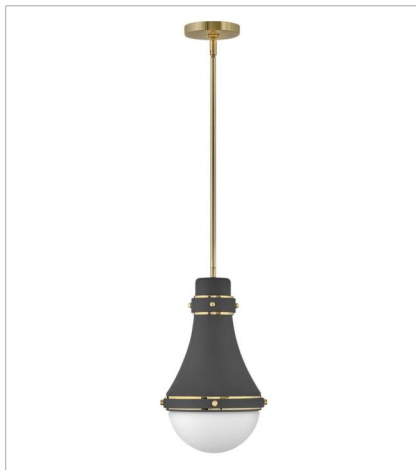

OLIVER

Oliver features an eye-catching sleek spun metal shade and etched opal glass shade beneath. Sleek metal bands and knobs add interest and reinforce its modern-meets-traditional style. Oliver is available in a robust lineup of finish combinations.

FINISH: Dark Matte Grey with Bright Brass accents
GLASS: Etched Opal

39054DMG
MEDIUM PENDANT
14.3" W, 21.3" H
LED Lamp
1-12w Med. LED, 100W Equiv.

39057DMG
SMALL PENDANT
9" W, 15.5" H
LED Lamp
1-8w Med. LED, 100w Equiv.

39051DMG
SMALL FLUSH MOUNT
14" W, 12" H
LED Lamp
1-10w Med. LED, 100w Equiv.

39053DMG
MEDIUM FLUSH MOUNT
15.8" W, 5.5" H
LED Lamp
3-6w Med. LED, 60w Equiv.