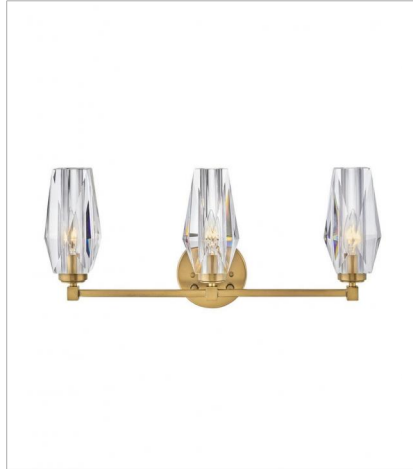

ANA

Ana embodies modern elegance. Faceted heavy cut crystal shades gleam against a Black Oxide or Heritage Brass finish. Like a piece of statement-making jewelry, Ana is the signature finishing touch in any setting.

FINISH: Heritage Brass
GLASS: Faceted Clear Crystal

52482HB
TWO LIGHT VANITY
13.8" W, 10.3" H
Socket
2-60w Cand.

52483HB
THREE LIGHT VANITY
23.5" W, 10.3" H
Socket
3-60w Cand.

38255HB
MEDIUM SINGLE TIER
30" W, 22.8" H
Socket
6-60w Cand.

38256HB
EIGHT LIGHT LINEAR
46" W, 14" H
Socket
8-60w Cand.

38258HB
LARGE SINGLE TIER
36" W, 24.8" H
Socket
8-60w Cand.

38250HB
SINGLE LIGHT SCONCE
5.3" W, 25" H
Socket
1-60w Cand.

HINKLEY

HINKLEY
33000 Pin Oak Parkway
Avon Lake, OH 44012