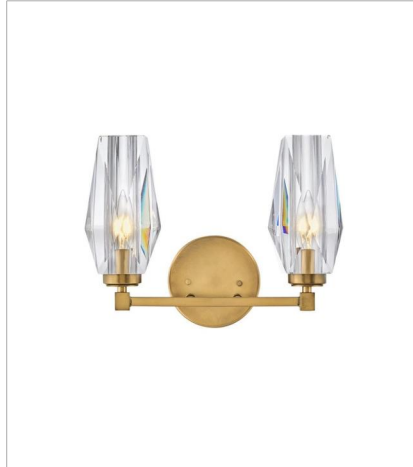

ANA

Ana embodies modern elegance. Faceted heavy cut crystal shades gleam against a Black Oxide or Heritage Brass finish. Like a piece of statement-making jewelry, Ana is the signature finishing touch in any setting.

FINISH: Heritage Brass
GLASS: Faceted Clear Crystal

38250HB
LARGE SINGLE LIGHT SCONCE
5.3" W, 25" H
Socketed
1-5w Cand. LED, 60w Equiv.

52482HB
SMALL TWO LIGHT VANITY
13.8" W, 10.3" H
Socketed
2-5w Cand. LED, 60w Equiv.

52483HB
MEDIUM THREE LIGHT VANITY
23.5" W, 10.3" H
Socketed
3-5w Cand. LED, 60w Equiv.

38255HB
MEDIUM SINGLE TIER CHANDELIER
30" W, 22.8" H
Socketed
6-5w Cand. LED, 60w Equiv.

38256HB
MEDIUM EIGHT LIGHT LINEAR
46" W, 14" H
Socketed
8-5w Cand. LED, 60w Equiv.

FINISH: Heritage Brass
GLASS: Faceted Clear Crystal

38258HB
LARGE SINGLE TIER CHANDELIER
36" W, 24.8" H
Socketed
8-5w Cand. LED, 60w Equiv.