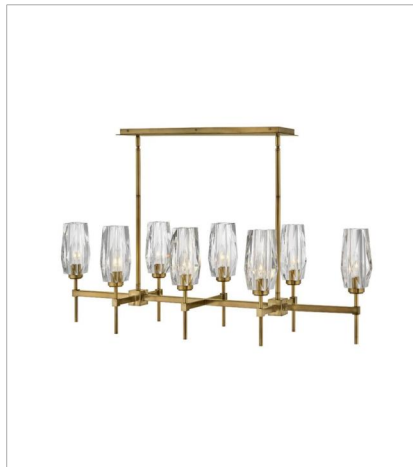

ANA

Ana embodies modern elegance. Faceted heavy-cut crystal gleams against a Black Oxide or Heritage Brass finish. Like a piece of statement-making jewelry, Ana is the signature finishing touch in any setting.

FINISH: Heritage Brass
GLASS: Faceted Clear Crystal

38250HB
LARGE SINGLE LIGHT SCONCE
5.3" W, 25" H
Socketed
1-5w Cand. LED, 60w Equiv.

52482HB
SMALL TWO LIGHT VANITY
13.8" W, 10.3" H
Socketed
2-5w Cand. LED, 60w Equiv.

52483HB
MEDIUM THREE LIGHT VANITY
23.5" W, 10.3" H
Socketed
3-5w Cand. LED, 60w Equiv.

38255HB
MEDIUM SINGLE TIER CHANDELIER
30" W, 22.8" H
Socketed
6-5w Cand. LED, 60w Equiv.

38256HB
MEDIUM EIGHT LIGHT LINEAR
46" W, 14" H
Socketed
8-5w Cand. LED, 60w Equiv.

38257HB
EXTRA SMALL PENDANT
6.5" W, 14" H
Socketed
1-5w Cand. LED, 60w Equiv.

HINKLEY

HINKLEY
33000 Pin Oak Parkway
Avon Lake, OH 44012

PHONE: (440) 653-5500
Toll Free: 1 (800) 446-5539

hinkley.com

ANA

Ana embodies modern elegance. Faceted heavy-cut crystal gleams against a Black Oxide or Heritage Brass finish. Like a piece of statement-making jewelry, Ana is the signature finishing touch in any setting.