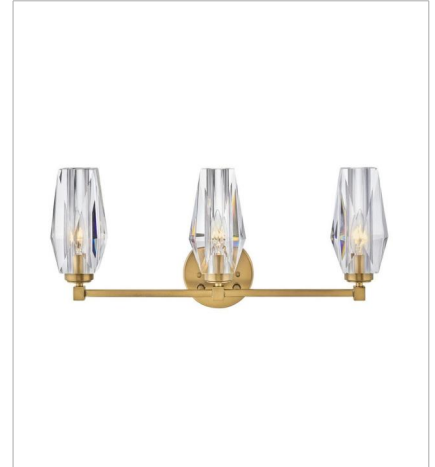

ANA

Ana embodies modern elegance. Faceted heavy cut crystal shades gleam against a Black Oxide or Heritage Brass finish. Like a piece of statement-making jewelry, Ana is the signature finishing touch in any setting.

FINISH: Heritage Brass
GLASS: Faceted Clear Crystal

38250HB
LARGE SINGLE LIGHT SCONCE
5.3" W, 25" H
Socketed
1-5w Cand. LED, 60w Equiv.

52482HB
SMALL TWO LIGHT VANITY
13.8" W, 10.3" H
Socketed
2-5w Cand. LED, 60w Equiv.

52483HB
MEDIUM THREE LIGHT VANITY
23.5" W, 10.3" H
Socketed
3-5w Cand. LED, 60w Equiv.

38255HB
MEDIUM SINGLE TIER CHANDELIER
30" W, 22.8" H
Socketed
6-5w Cand. LED, 60w Equiv.

38256HB
MEDIUM EIGHT LIGHT LINEAR
46" W, 14" H
Socketed
8-5w Cand. LED, 60w Equiv.

FINISH: Heritage Brass
GLASS: Faceted Clear Crystal

38258HB
LARGE SINGLE TIER CHANDELIER
36" W, 24.8" H
Socketed
8-5w Cand. LED, 60w Equiv.