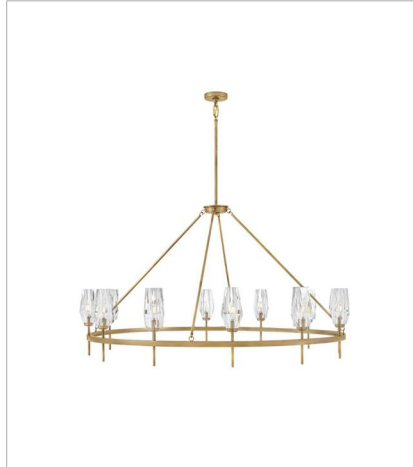

FINISH: Heritage Brass
GLASS: Faceted Clear Crystal

38250HB
LARGE SINGLE LIGHT SCONCE
5.3" W, 25" H
Socketed
1-5w Cand. LED, 60w Equiv.

52482HB
SMALL TWO LIGHT VANITY
13.8" W, 10.3" H
Socketed
2-5w Cand. LED, 60w Equiv.

52483HB
MEDIUM THREE LIGHT VANITY
23.5" W, 10.3" H
Socketed
3-5w Cand. LED, 60w Equiv.

38255HB
MEDIUM SINGLE TIER CHANDELIER
30" W, 22.8" H
Socketed
6-5w Cand. LED, 60w Equiv.

38256HB
MEDIUM EIGHT LIGHT LINEAR
46" W, 14" H
Socketed
8-5w Cand. LED, 60w Equiv.

38257HB
EXTRA SMALL PENDANT
6.5" W, 14" H
Socketed
1-5w Cand. LED, 60w Equiv.

HINKLEY

HINKLEY
33000 Pin Oak Parkway
Avon Lake, OH 44012

PHONE: (440) 653-5500
Toll Free: 1 (800) 446-5539

hinkley.com

ANA

Ana embodies modern elegance. Faceted heavy-cut crystal gleams against a Black Oxide or Heritage Brass finish. Like a piece of statement-making jewelry, Ana is the signature finishing touch in any setting.

FINISH: Heritage Brass
GLASS: Faceted Clear Crystal

38258HB
LARGE SINGLE TIER CHANDELIER
36" W, 24.8" H
Socketed
8-5w Cand. LED, 60w Equiv.

38259HB
EXTRA LARGE SINGLE TIER CHA...
58" W, 32.3" H
Socketed
12-5w Cand. LED, 60w Equiv.