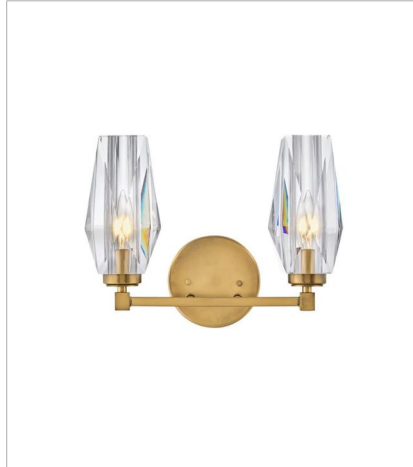

ANA

Ana embodies modern elegance. Faceted heavy-cut crystal gleams against a Black Oxide or Heritage Brass finish. Like a piece of statement-making jewelry, Ana is the signature finishing touch in any setting.

FINISH: Heritage Brass
GLASS: Faceted Clear Crystal

38250HB
LARGE SINGLE LIGHT SCONCE
5.3" W, 25" H
Socketed
1-5w Cand. LED, 60w Equiv.

52482HB
SMALL TWO LIGHT VANITY
13.8" W, 10.3" H
Socketed
2-5w Cand. LED, 60w Equiv.

52483HB
MEDIUM THREE LIGHT VANITY
23.5" W, 10.3" H
Socketed
3-5w Cand. LED, 60w Equiv.

38255HB
MEDIUM SINGLE TIER CHANDELIER
30" W, 22.8" H
Socketed
6-5w Cand. LED, 60w Equiv.

38256HB
MEDIUM EIGHT LIGHT LINEAR
46" W, 14" H
Socketed
8-5w Cand. LED, 60w Equiv.

38257HB
EXTRA SMALL PENDANT
6.5" W, 14" H
Socketed
1-5w Cand. LED, 60w Equiv.

HINKLEY

HINKLEY
33000 Pin Oak Parkway
Avon Lake, OH 44012

PHONE: (440) 653-5500
Toll Free: 1 (800) 446-5539

hinkley.com

ANA

Ana embodies modern elegance. Faceted heavy-cut crystal gleams against a Black Oxide or Heritage Brass finish. Like a piece of statement-making jewelry, Ana is the signature finishing touch in any setting.