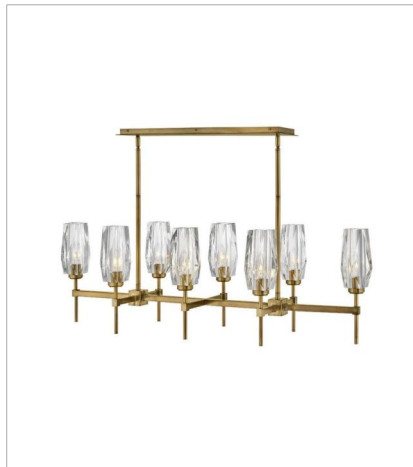

ANA

Ana embodies modern elegance. Faceted heavy cut crystal shades gleam against a Black Oxide or Heritage Brass finish. Like a piece of statement-making jewelry, Ana is the signature finishing touch in any setting.

FINISH: Heritage Brass
GLASS: Faceted Clear Crystal

38250HB
LARGE SINGLE LIGHT SCONCE
5.3" W, 25" H
Socketed
1-5w Cand. LED, 60w Equiv.

52482HB
SMALL TWO LIGHT VANITY
13.8" W, 10.3" H
Socketed
2-5w Cand. LED, 60w Equiv.

52483HB
MEDIUM THREE LIGHT VANITY
23.5" W, 10.3" H
Socketed
3-5w Cand. LED, 60w Equiv.

38255HB
MEDIUM SINGLE TIER CHANDELIER
30" W, 22.8" H
Socketed
6-5w Cand. LED, 60w Equiv.

38256HB
MEDIUM EIGHT LIGHT LINEAR
46" W, 14" H
Socketed
8-5w Cand. LED, 60w Equiv.

FINISH: Heritage Brass
GLASS: Faceted Clear Crystal

38258HB
LARGE SINGLE TIER CHANDELIER
36" W, 24.8" H
Socketed
8-5w Cand. LED, 60w Equiv.