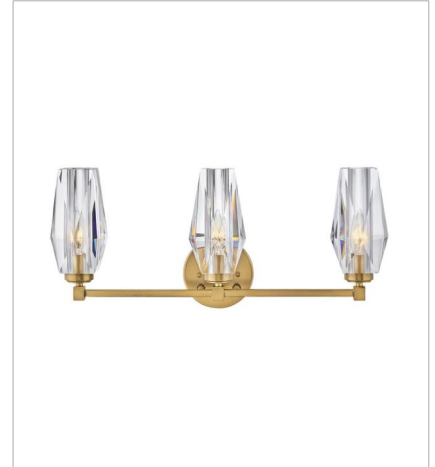

ANA

Ana embodies modern elegance. Faceted heavy-cut crystal gleams against a Black Oxide or Heritage Brass finish. Like a piece of statement-making jewelry, Ana is the signature finishing touch in any setting.

FINISH: Heritage Brass
GLASS: Faceted Clear Crystal

38250HB
LARGE SINGLE LIGHT SCONCE
5.3" W, 25" H
Socketed
1-5w Cand. LED, 60w Equiv.

52482HB
SMALL TWO LIGHT VANITY
13.8" W, 10.3" H
Socketed
2-5w Cand. LED, 60w Equiv.

52483HB
MEDIUM THREE LIGHT VANITY
23.5" W, 10.3" H
Socketed
3-5w Cand. LED, 60w Equiv.

38255HB
MEDIUM SINGLE TIER CHANDELIER
30" W, 22.8" H
Socketed
6-5w Cand. LED, 60w Equiv.

38256HB
MEDIUM EIGHT LIGHT LINEAR
46" W, 14" H
Socketed
8-5w Cand. LED, 60w Equiv.

38257HB
EXTRA SMALL PENDANT
6.5" W, 14" H
Socketed
1-5w Cand. LED, 60w Equiv.

HINKLEY

HINKLEY
33000 Pin Oak Parkway
Avon Lake, OH 44012

PHONE: (440) 653-5500
Toll Free: 1 (800) 446-5539

hinkley.com

ANA

Ana embodies modern elegance. Faceted heavy-cut crystal gleams against a Black Oxide or Heritage Brass finish. Like a piece of statement-making jewelry, Ana is the signature finishing touch in any setting.