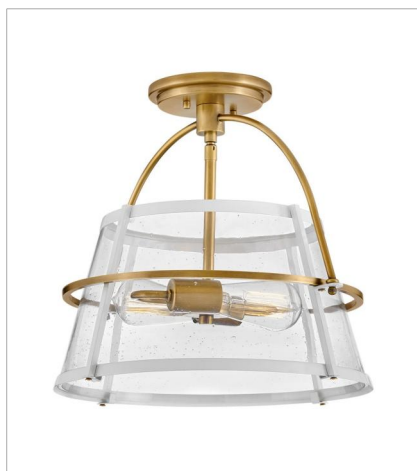

TOURNON

Tournon merges timeless appeal with contemporary functionality. The steel frame holds the clear seedy glass shade surrounding the bulbs within. An oversized yoke completes the midcentury modern design.

FINISH: Heritage Brass with Black accents, Heritage Brass, Heritage Brass with Polished White accents
GLASS: Clear Seedy

38113HB
MEDIUM PENDANT
15" W, 19" H
Socketed
3-5w Cand. LED, 60w Equiv.

38113HB-HB
MEDIUM PENDANT
15" W, 19" H
Socketed
3-5w Cand. LED, 60w Equiv.

38113HB-PT
MEDIUM PENDANT
15" W, 19" H
Socketed
3-5w Cand. LED, 60w Equiv.

38111HB-HB
MEDIUM SEMI-FLUSH MOUNT
15" W, 13.5" H
Socketed
2-12w Med. LED, 100w Equiv.

38111HB-PT
MEDIUM SEMI-FLUSH MOUNT
15" W, 13.5" H
Socketed
2-12w Med. LED, 100w Equiv.