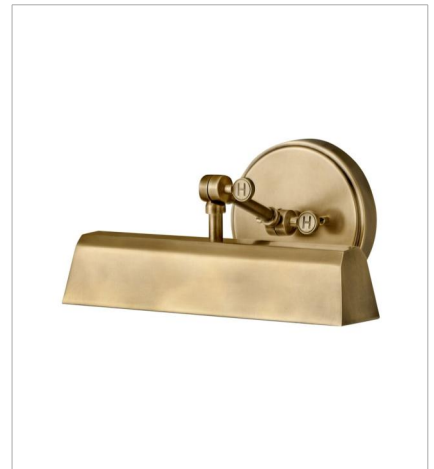

ARTI

The perfect fixture for any space, Arti embodies simple elegance with its functional, streamlined design. Offering a robust lineup of fixture silhouettes, every aspect of the Arti family is adorned with practical features for a seamless integration into any room.

FINISH: Heritage Brass
GLASS: Clear, Cased Opal

3690HB
SMALL SINGLE LIGHT SCONCE
7.8" W, 10.3" H
Socketed
1-10w Med. LED, 60w Equiv.

3690HB-CL
MEDIUM SWING ARM SINGLE LIG...
7.8" W, 10.3" H
Socketed
1-10w Med. LED, 60w Equiv.

3691HB
MEDIUM SWING ARM SINGLE LIG...
7.8" W, 12.3" H
Socketed
1-10w Med. LED, 60w Equiv.

3691HB-CL
MEDIUM SWING ARM SINGLE LIG...
7.8" W, 12.3" H
Socketed
1-10w Med. LED, 60w Equiv.

3692HB
MEDIUM SINGLE LIGHT SCONCE
7.8" W, 18.3" H
Socketed
1-10w Med. LED, 60w Equiv.