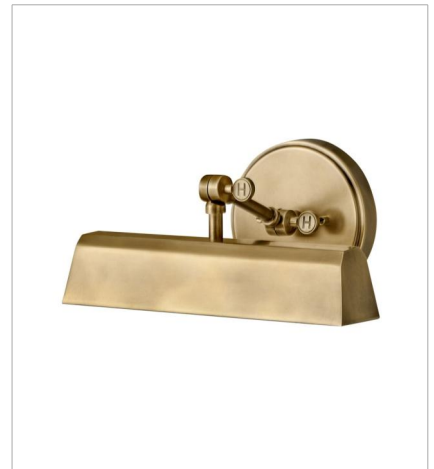

ARTI

The perfect fixture for any space, Arti embodies simple elegance with its functional, streamlined design. Offering a robust lineup of fixture silhouettes, every aspect of the Arti family is adorned with practical features for a seamless integration into any room.

FINISH: Heritage Brass
GLASS: Clear, Cased Opal

3690HB
SMALL SINGLE LIGHT SCONCE
7.8" W, 10.3" H
Socketed
1-10w Med. LED, 60w Equiv.

3690HB-CL
MEDIUM SWING ARM SINGLE LIG...
7.8" W, 10.3" H
Socketed
1-10w Med. LED, 60w Equiv.

3691HB
MEDIUM SWING ARM SINGLE LIG...
7.8" W, 12.3" H
Socketed
1-10w Med. LED, 60w Equiv.

3691HB-CL
MEDIUM SWING ARM SINGLE LIG...
7.8" W, 12.3" H
Socketed
1-10w Med. LED, 60w Equiv.

3692HB
MEDIUM SINGLE LIGHT SCONCE
7.8" W, 18.3" H
Socketed
1-10w Med. LED, 60w Equiv.