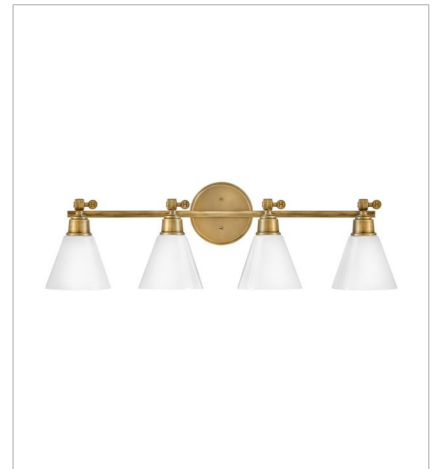

FINISH: Heritage Brass
GLASS: Clear, Cased Opal

3690HB
SMALL SINGLE LIGHT SCONCE
7.8" W, 10.3" H
Socketed
1-10w Med. LED, 60w Equiv.

3690HB-CL
MEDIUM SWING ARM SINGLE LIG...
7.8" W, 10.3" H
Socketed
1-10w Med. LED, 60w Equiv.

FINISH: Heritage Brass
GLASS: Clear, Cased Opal

47094HB
MEDIUM ADJUSTABLE ACCENT LIGHT
20" W, 6" H
Socketed
2-8w Med. LED, 60w Equiv.

47095HB
LARGE ADJUSTABLE ACCENT LIGHT
30" W, 7.3" H
Socketed
2-10w Med. LED, 60w Equiv.

51180HB
MEDIUM ADJUSTABLE SINGLE LI...
6" W, 10" H
Socketed
1-10w Med. LED, 100w Equiv.

51182HB
SMALL ADJUSTABLE TWO LIGHT ...
16" W, 10" H
Socketed
2-10w Med. LED, 100w Equiv.

51183HB
MEDIUM ADJUSTABLE THREE LIG...
24" W, 10" H
Socketed
3-10w Med. LED, 100w Equiv.