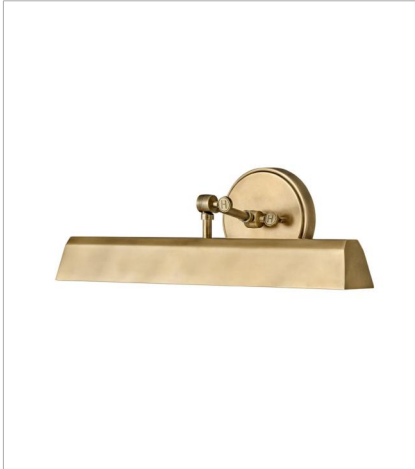

FINISH: Heritage Brass
GLASS: Clear, Cased Opal

3690HB
SMALL SINGLE LIGHT SCONCE
7.8" W, 10.3" H
Socketed
1-10w Med. LED, 60w Equiv.

3690HB-CL
MEDIUM SWING ARM SINGLE LIG...
7.8" W, 10.3" H
Socketed
1-10w Med. LED, 60w Equiv.

3691HB
MEDIUM SWING ARM SINGLE LIG...
7.8" W, 12.3" H
Socketed
1-10w Med. LED, 60w Equiv.

3691HB-CL
MEDIUM SWING ARM SINGLE LIG...
7.8" W, 12.3" H
Socketed
1-10w Med. LED, 60w Equiv.

3692HB
MEDIUM SINGLE LIGHT SCONCE
7.8" W, 18.3" H
Socketed
1-10w Med. LED, 60w Equiv.

47093HB
SMALL ADJUSTABLE ACCENT LIGHT
12" W, 6" H
Socketed
1-10w Med. LED, 60w Equiv.

HINKLEY

HINKLEY
33000 Pin Oak Parkway
Avon Lake, OH 44012

PHONE: (440) 653-5500
Toll Free: 1 (800) 446-5539

hinkley.com

FINISH: Heritage Brass
GLASS: Clear, Cased Opal

47094HB
MEDIUM ADJUSTABLE ACCENT LIGHT
20" W, 6" H
Socketed
2-8w Med. LED, 60w Equiv.

47095HB
LARGE ADJUSTABLE ACCENT LIGHT
30" W, 7.3" H
Socketed
2-10w Med. LED, 60w Equiv.