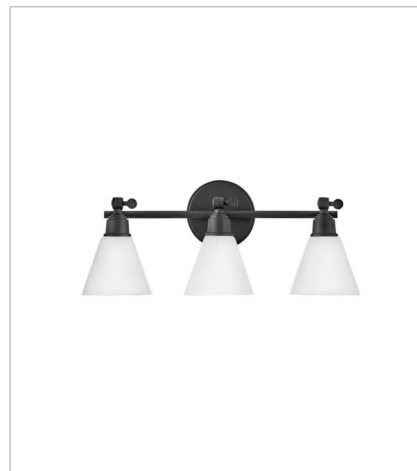

FINISH: Black
GLASS: Clear, Cased Opal
SHADE: Light Natural Rattan

3690BK
MEDIUM SWING ARM SINGLE LIG...
7.8" W, 10.3" H
Socketed
1-10w Med. LED, 60w Equiv.

3690BK-CL
MEDIUM SWING ARM SINGLE LIG...
7.8" W, 10.3" H
Socketed
1-10w Med. LED, 60w Equiv.

3692BK
MEDIUM SWING ARM SINGLE LIG...
7.8" W, 18.3" H
Socketed
1-10w Med. LED, 60w Equiv.

ARTI

Embodying simple elegance, Arti's functional, streamlined design can be seamlessly integrated into any space or style. Its robust, practical silhouette is crafted to enhance any room with excellent illumination. Available in a wide array of finish options to perfectly complement your décor.

FINISH: Black
GLASS: Clear, Cased Opal
SHADE: Light Natural Rattan

47093BK
SMALL ADJUSTABLE ACCENT LIGHT
12" W, 6" H
Socketed
1-10w Med. LED, 60w Equiv.

47094BK
MEDIUM ADJUSTABLE ACCENT LIGHT
20" W, 6" H
Socketed
2-10w Med. LED, 60w Equiv.

47095BK
LARGE ADJUSTABLE ACCENT LIGHT
30" W, 6" H
Socketed
2-10w Med. LED, 60w Equiv.

51180BK
MEDIUM ADJUSTABLE SINGLE LI...
6" W, 10" H
Socketed
1-10w Med. LED, 60w Equiv.

51182BK
SMALL ADJUSTABLE TWO LIGHT ...
16" W, 10" H
Socketed
2-10w Med. LED, 60w Equiv.