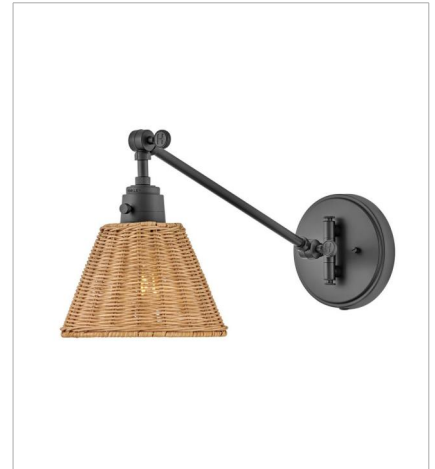

ARTI

Embodying simple elegance, Arti's functional, streamlined design can be seamlessly integrated into any space or style. Its robust, practical silhouette is crafted to enhance any room with excellent illumination. Available in a wide array of finish options to perfectly complement your décor.

FINISH: Black
GLASS: Clear, Cased Opal
SHADE: Light Natural Rattan

3690BK
MEDIUM SWING ARM SINGLE LIG...
7.8" W, 10.3" H
Socketed
1-10w Med. LED, 60w Equiv.

3690BK-CL
MEDIUM SWING ARM SINGLE LIG...
7.8" W, 10.3" H
Socketed
1-10w Med. LED, 60w Equiv.

3690BK-NAT
MEDIUM SWING ARM SINGLE LIG...
7.8" W, 10.3" H
Socketed
1-10w Med. LED, 60w Equiv.

3691BK
MEDIUM SWING ARM SINGLE LIG...
7.8" W, 12.3" H
Socketed
1-10w Med. LED, 60w Equiv.

3691BK-CL
MEDIUM SWING ARM SINGLE LIG...
7.8" W, 12.3" H
Socketed
1-10w Med. LED, 60w Equiv.

3692BK
MEDIUM SWING ARM SINGLE LIG...
7.8" W, 18.3" H
Socketed
1-10w Med. LED, 60w Equiv.

ARTI

Embodying simple elegance, Arti's functional, streamlined design can be seamlessly integrated into any space or style. Its robust, practical silhouette is crafted to enhance any room with excellent illumination. Available in a wide array of finish options to perfectly complement your décor.