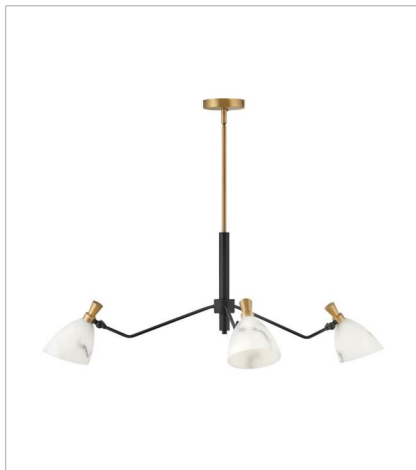

SINCLAIR

Influenced by a mid-century modern aesthetic, Sinclair's striking profile is accentuated by stunning details. A classic finish combination of Heritage Brass and Black is paired with luminous, luxurious cloudstone shades. Sinclair's sophisticated design offers articulating shades to create a custom look. All designs for Sinclair must be bulbed with LED bulbs only (not included).

FINISH: Heritage Brass with Black accents

GLASS: Cloudstone

33792HB
LARGE SWING ARM SINGLE LIGH...
5.3" W, 29.8" H
Socketed
1-5w Cand. LED

33793HB
MEDIUM SINGLE TIER
40" W, 15" H
Socketed
3-5w Cand. LED

33795HB
LARGE SINGLE TIER
50" W, 15" H
Socketed
5-5w Cand. LED