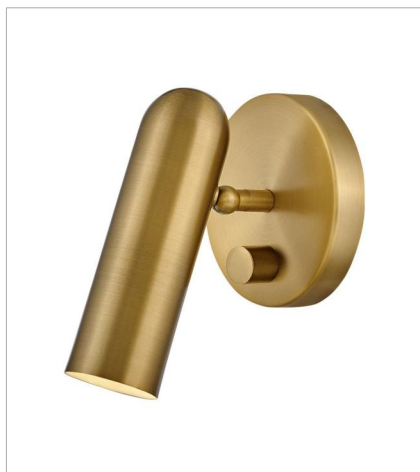

# DAX

Slim and sleek, Dax is a streamlined integrated LED design. Available in either Heritage Brass or Black finish options, its petite size offers powerful lighting. The contemporary silhouette easily enhances any space with a dash of modern flair.

**FINISH:** Heritage Brass

**32372HB**  
SMALL ADJUSTABLE LED SCONCE  
4.8" W, 6.8" H  
Integrated LED  
8.50w LED \*Included

**32377HB**  
EXTRA SMALL LED PENDANT  
5" W, 7" H  
Integrated LED  
8.50w LED \*Included