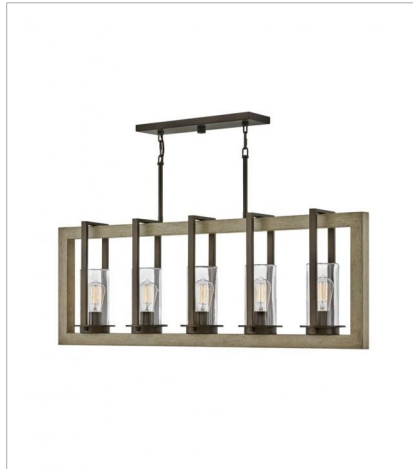

# RIVERWOOD

**OPEN AIR™**  
collection

Transitional in style, Riverwood blends in with a variety of decors. The rich Bronze with wood-tone inspired, Warm Ash accents completes the rustic look, complemented by its sophisticated frame for a casual and effortless design. Riverwood is from the Open Air collection and features a linear and round chandelier option.

**FINISH:** Warm Bronze with Warm Ash accents

**GLASS:** Clear

**20034WB**  
MEDIUM SINGLE TIER  
28" W, 20.3" H  
Socket  
4-100w Med.

**20035WB**  
FIVE LIGHT LINEAR  
42" W, 15.5" H  
Socket  
5-100w Med.