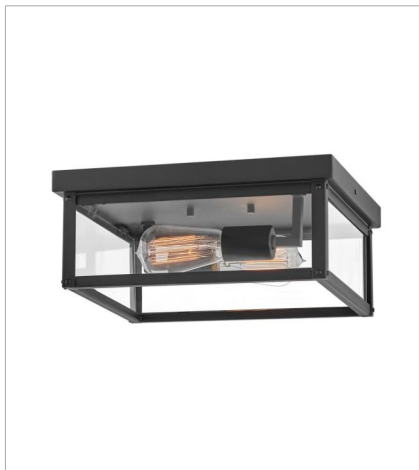

# BECKHAM

Sleek and stately, Beckham demands attention with its streamlined silhouette and transitional style as it emits a beautiful and even illumination throughout any space. Ideal for indoor and outdoor applications alike, Beckham's clear glass panels and multiple finish options complement a range of decorative lighting families. Vintage filament bulbs are recommended.

**FINISH:** Black  
**GLASS:** Clear

**12193BK**  
SMALL FLUSH MOUNT  
12" W, 5" H  
Socketed  
2-8w Med. LED, 60w Equiv.