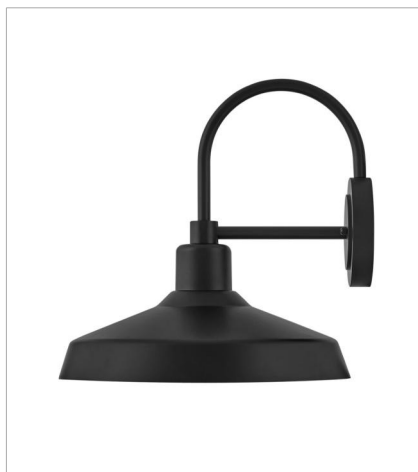

FORGE

COASTAL
ELEMENTS™
collection

Inspired by a lighting industry staple barn light, Forge features a practical outdoor lighting solution to withstand the elements. Whether it is enduring harsh sunrays, extreme cold or continuous salt air, Forge is built to last with an industrial chic flair. Part of the Coastal Elements Collection, Forge is available in a variety of anti-fading finishes that are resistant to rust and corrosion with a 5-year warranty.

FINISH: Black
SHADE: Composite

12070BK
MEDIUM WALL MOUNT BARN LIGHT
16" W, 16.5" H
Socketed
1-14w Med. LED, 100w Equiv.

12071BK
LARGE POST TOP OR PIER MOUN...
16" W, 22" H
Socketed
1-14w Med. LED, 100w Equiv.

12074BK
MEDIUM WALL MOUNT BARN LIGHT
16" W, 17.5" H
Socketed
1-14w Med. LED, 100w Equiv.

12076BK
SMALL WALL MOUNT BARN LIGHT
9.5" W, 9" H
Socketed
1-14w Med. LED, 100w Equiv.

12072BK
SMALL FLUSH MOUNT
12" W, 6.5" H
Socketed
1-12w Med. LED, 100w Equiv.