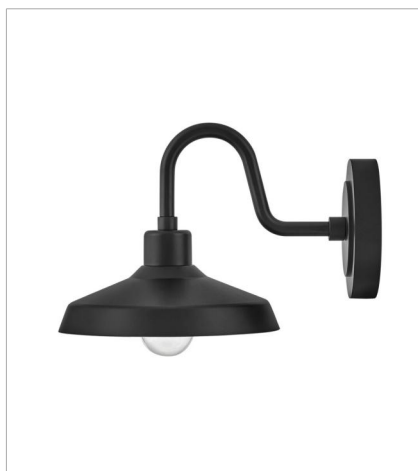

FORGE

COASTAL
ELEMENTS™
collection

Inspired by a lighting industry staple barn light, Forge features a practical outdoor lighting solution to withstand the elements. Whether it is enduring harsh sunrays, extreme cold or continuous salt air, Forge is built to last with an industrial chic flair. Part of the Coastal Elements Collection, Forge is available in a variety of anti-fading finishes that are resistant to rust and corrosion with a 5-year warranty.

FINISH: Black
SHADE: Composite

12070BK
MEDIUM WALL MOUNT BARN LIGHT
16" W, 16.5" H
Socketed
1-14w Med. LED, 100w Equiv.

12071BK
LARGE POST TOP OR PIER MOUN...
16" W, 22" H
Socketed
1-14w Med. LED, 100w Equiv.

12074BK
MEDIUM WALL MOUNT BARN LIGHT
16" W, 17.5" H
Socketed
1-14w Med. LED, 100w Equiv.

12076BK
SMALL WALL MOUNT BARN LIGHT
9.5" W, 9" H
Socketed
1-14w Med. LED, 100w Equiv.

12072BK
SMALL FLUSH MOUNT
12" W, 6.5" H
Socketed
1-12w Med. LED, 100w Equiv.