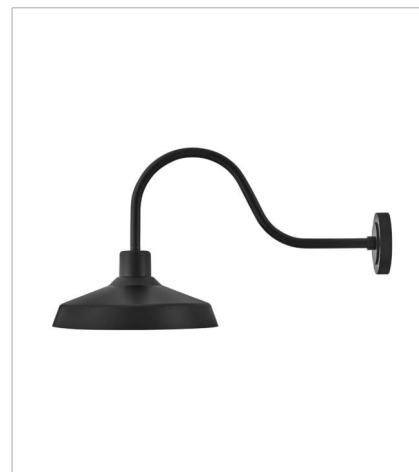

FORGE

COASTAL
ELEMENTS™
collection

Inspired by a lighting industry staple barn light, Forge features a practical outdoor lighting solution to withstand the elements. Whether it is enduring harsh sunrays, extreme cold or continuous salt air, Forge is built to last with an industrial chic flair. Part of the Coastal Elements Collection, Forge is available in a variety of anti-fading finishes that are resistant to rust and corrosion with a 5-year warranty.

FINISH: Black
SHADE: Composite

12070BK
MEDIUM WALL MOUNT BARN LIGHT
16" W, 16.5" H
Socketed
1-14w Med. LED, 100w Equiv.

12071BK
LARGE POST TOP OR PIER MOUN...
16" W, 22" H
Socketed
1-14w Med. LED, 100w Equiv.

12074BK
MEDIUM WALL MOUNT BARN LIGHT
16" W, 17.5" H
Socketed
1-14w Med. LED, 100w Equiv.

12076BK
SMALL WALL MOUNT BARN LIGHT
9.5" W, 9" H
Socketed
1-14w Med. LED, 100w Equiv.

12072BK
SMALL FLUSH MOUNT
12" W, 6.5" H
Socketed
1-12w Med. LED, 100w Equiv.