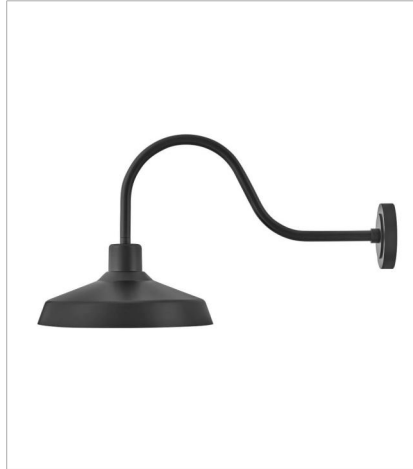

FORGE

COASTAL
ELEMENTS™
collection

Inspired by a lighting industry staple barn light, Forge features a practical outdoor lighting solution to withstand the elements. Whether it is enduring harsh sunrays, extreme cold or continuous salt air, Forge is built to last with an industrial chic flair. Part of the Coastal Elements Collection, Forge is available in a variety of anti-fading finishes that are resistant to rust and corrosion with a 5-year warranty.

FINISH: Black
SHADE: Composite

12070BK
LARGE WALL MOUNT BARN LIGHT
16" W, 16.5" H
Socketed
1-14w Med. LED, 100w Equiv.

12074BK
LARGE WALL MOUNT BARN LIGHT
16" W, 17.5" H
Socketed
1-14w Med. LED, 100w Equiv.

12076BK
SMALL WALL MOUNT BARN LIGHT
9.5" W, 9" H
Socketed
1-14w Med. LED, 100w Equiv.

12071BK
LARGE POST MOUNT LANTERN
16" W, 22" H
Socketed
1-14w Med. LED, 100w Equiv.

12072BK
SMALL FLUSH MOUNT
12" W, 6.5" H
Socketed
1-12w Med. LED, 100w Equiv.