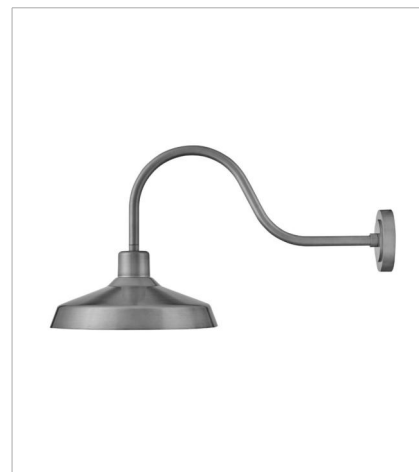

FORGE

COASTAL
ELEMENTS™
collection

Inspired by a lighting industry staple barn light, Forge features a practical outdoor lighting solution to withstand the elements. Whether it is enduring harsh sunrays, extreme cold or continuous salt air, Forge is built to last with an industrial chic flair. Part of the Coastal Elements Collection, Forge is available in a variety of anti-fading finishes that are resistant to rust and corrosion with a 5-year warranty.

FINISH: Antique Brushed Aluminum
SHADE: Composite

12070AL
MEDIUM WALL MOUNT BARN LIGHT
16" W, 16.5" H
Socketed
1-14w Med. LED, 100w Equiv.

12071AL
LARGE POST TOP OR PIER MOUN...
16" W, 22" H
Socketed
1-14w Med. LED, 100w Equiv.

12074AL
MEDIUM WALL MOUNT BARN LIGHT
16" W, 17.5" H
Socketed
1-14w Med. LED, 100w Equiv.

12076AL
SMALL WALL MOUNT BARN LIGHT
9.5" W, 9" H
Socketed
1-14w Med. LED, 100w Equiv.

12072AL
SMALL FLUSH MOUNT
12" W, 6.5" H
Socketed
1-12w Med. LED, 100W Equiv.