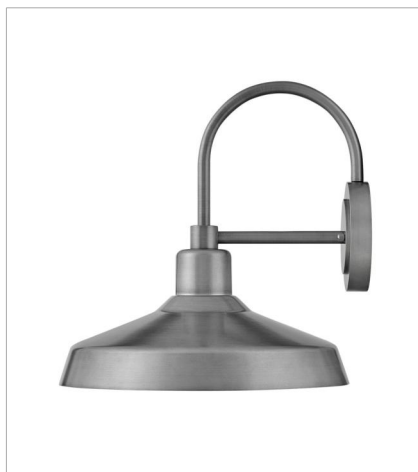

FORGE

COASTAL
ELEMENTS™
collection

Inspired by a lighting industry staple barn light, Forge features a practical outdoor lighting solution to withstand the elements. Whether it is enduring harsh sunrays, extreme cold or continuous salt air, Forge is built to last with an industrial chic flair. Part of the Coastal Elements Collection, Forge is available in a variety of anti-fading finishes that are resistant to rust and corrosion with a 5-year warranty.

FINISH: Antique Brushed Aluminum
SHADE: Composite

12070AL
MEDIUM WALL MOUNT BARN LIGHT
16" W, 16.5" H
Socketed
1-14w Med. LED, 100w Equiv.

12071AL
LARGE POST TOP OR PIER MOUN...
16" W, 22" H
Socketed
1-14w Med. LED, 100w Equiv.

12074AL
MEDIUM WALL MOUNT BARN LIGHT
16" W, 17.5" H
Socketed
1-14w Med. LED, 100w Equiv.

12076AL
SMALL WALL MOUNT BARN LIGHT
9.5" W, 9" H
Socketed
1-14w Med. LED, 100w Equiv.

12072AL
SMALL FLUSH MOUNT
12" W, 6.5" H
Socketed
1-12w Med. LED, 100W Equiv.