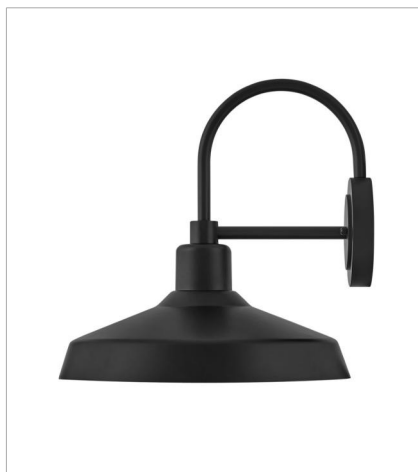

# FORGE

COASTAL  
ELEMENTS™  
collection

Inspired by a lighting industry staple barn light, Forge features a practical outdoor lighting solution to withstand the elements. Whether it is enduring harsh sunrays, extreme cold or continuous salt air, Forge is built to last with an industrial chic flair. Part of the Coastal Elements Collection, Forge is available in a variety of anti-fading finishes that are resistant to rust and corrosion with a 5-year warranty.

**FINISH:** Black  
**SHADE:** Composite

**12070BK**  
MEDIUM WALL MOUNT BARN LIGHT  
16" W, 16.5" H  
Socketed  
1-14w Med. LED, 100w Equiv.

**12071BK**  
LARGE POST TOP OR PIER MOUN...  
16" W, 22" H  
Socketed  
1-14w Med. LED, 100w Equiv.

**12074BK**  
MEDIUM WALL MOUNT BARN LIGHT  
16" W, 17.5" H  
Socketed  
1-14w Med. LED, 100w Equiv.

**12076BK**  
SMALL WALL MOUNT BARN LIGHT  
9.5" W, 9" H  
Socketed  
1-14w Med. LED, 100w Equiv.

**12072BK**  
SMALL FLUSH MOUNT  
12" W, 6.5" H  
Socketed  
1-12w Med. LED, 100W Equiv.