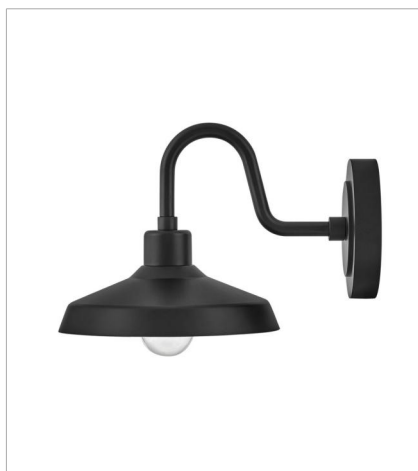

# FORGE

COASTAL  
ELEMENTS™  
collection

Inspired by a lighting industry staple barn light, Forge features a practical outdoor lighting solution to withstand the elements. Whether it is enduring harsh sunrays, extreme cold or continuous salt air, Forge is built to last with an industrial chic flair. Part of the Coastal Elements Collection, Forge is available in a variety of anti-fading finishes that are resistant to rust and corrosion with a 5-year warranty.

**FINISH:** Black  
**SHADE:** Composite

**12070BK**  
MEDIUM WALL MOUNT BARN LIGHT  
16" W, 16.5" H  
Socketed  
1-14w Med. LED, 100w Equiv.

**12071BK**  
LARGE POST TOP OR PIER MOUN...  
16" W, 22" H  
Socketed  
1-14w Med. LED, 100w Equiv.

**12074BK**  
MEDIUM WALL MOUNT BARN LIGHT  
16" W, 17.5" H  
Socketed  
1-14w Med. LED, 100w Equiv.

**12076BK**  
SMALL WALL MOUNT BARN LIGHT  
9.5" W, 9" H  
Socketed  
1-14w Med. LED, 100w Equiv.

**12072BK**  
SMALL FLUSH MOUNT  
12" W, 6.5" H  
Socketed  
1-12w Med. LED, 100W Equiv.