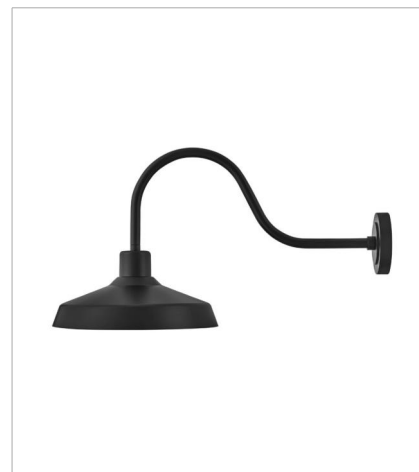

# FORGE

COASTAL  
ELEMENTS™  
collection

Inspired by a lighting industry staple barn light, Forge features a practical outdoor lighting solution to withstand the elements. Whether it is enduring harsh sunrays, extreme cold or continuous salt air, Forge is built to last with an industrial chic flair. Part of the Coastal Elements Collection, Forge is available in a variety of anti-fading finishes that are resistant to rust and corrosion with a 5-year warranty.

**FINISH:** Black  
**SHADE:** Composite

**12070BK**  
MEDIUM WALL MOUNT BARN LIGHT  
16" W, 16.5" H  
Socketed  
1-14w Med. LED, 100w Equiv.

**12071BK**  
LARGE POST TOP OR PIER MOUN...  
16" W, 22" H  
Socketed  
1-14w Med. LED, 100w Equiv.

**12074BK**  
MEDIUM WALL MOUNT BARN LIGHT  
16" W, 17.5" H  
Socketed  
1-14w Med. LED, 100w Equiv.

**12076BK**  
SMALL WALL MOUNT BARN LIGHT  
9.5" W, 9" H  
Socketed  
1-14w Med. LED, 100w Equiv.

**12072BK**  
SMALL FLUSH MOUNT  
12" W, 6.5" H  
Socketed  
1-12w Med. LED, 100W Equiv.