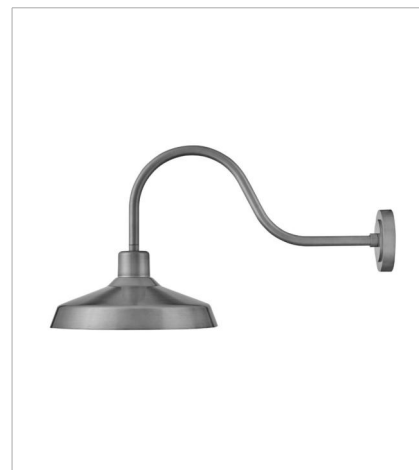

FORGE

COASTAL
ELEMENTS™
collection

Inspired by a lighting industry staple barn light, Forge features a practical outdoor lighting solution to withstand the elements. Whether it is enduring harsh sunrays, extreme cold or continuous salt air, Forge is built to last with an industrial chic flair. Part of the Coastal Elements Collection, Forge is available in a variety of anti-fading finishes that are resistant to rust and corrosion with a 5-year warranty.

FINISH: Antique Brushed Aluminum
SHADE: Composite

12070AL
MEDIUM WALL MOUNT BARN LIGHT
16" W, 16.5" H
Socketed
1-14w Med. LED, 100w Equiv.

12071AL
LARGE POST TOP OR PIER MOUN...
16" W, 22" H
Socketed
1-14w Med. LED, 100w Equiv.

12074AL
MEDIUM WALL MOUNT BARN LIGHT
16" W, 17.5" H
Socketed
1-14w Med. LED, 100w Equiv.

12076AL
SMALL WALL MOUNT BARN LIGHT
9.5" W, 9" H
Socketed
1-14w Med. LED, 100w Equiv.

12072AL
SMALL FLUSH MOUNT
12" W, 6.5" H
Socketed
1-12w Med. LED, 100W Equiv.