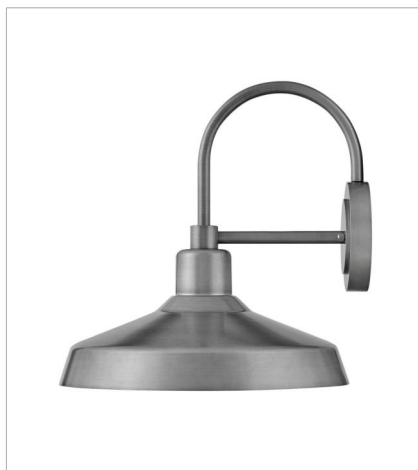

FORGE

COASTAL
ELEMENTS™
collection

Inspired by a lighting industry staple barn light, Forge features a practical outdoor lighting solution to withstand the elements. Whether it is enduring harsh sunrays, extreme cold or continuous salt air, Forge is built to last with an industrial chic flair. Part of the Coastal Elements Collection, Forge is available in a variety of anti-fading finishes that are resistant to rust and corrosion with a 5-year warranty.

FINISH: Antique Brushed Aluminum
SHADE: Composite

12070AL
MEDIUM WALL MOUNT BARN LIGHT
16" W, 16.5" H
Socketed
1-14w Med. LED, 100w Equiv.

12071AL
LARGE POST TOP OR PIER MOUN...
16" W, 22" H
Socketed
1-14w Med. LED, 100w Equiv.

12074AL
MEDIUM WALL MOUNT BARN LIGHT
16" W, 17.5" H
Socketed
1-14w Med. LED, 100w Equiv.

12076AL
SMALL WALL MOUNT BARN LIGHT
9.5" W, 9" H
Socketed
1-14w Med. LED, 100w Equiv.

12072AL
SMALL FLUSH MOUNT
12" W, 6.5" H
Socketed
1-12w Med. LED, 100W Equiv.