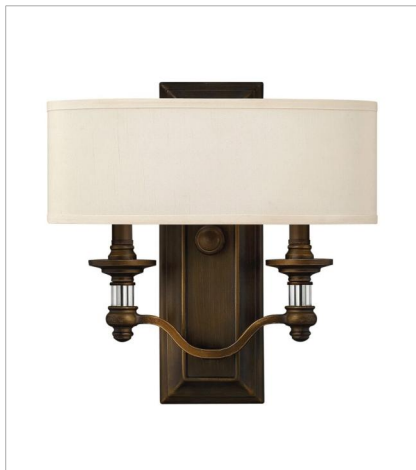

SUSSEX

Sussex offers traditional charm with an edge of modern luxury. The English Bronze finish, ivory fabric hardback shade, clear glass columns and candles adds to its sophistication.

FINISH: English Bronze
SHADE: Ivory Fabric Hardback

4790EZ
SINGLE LIGHT SCONCE
4.8" W, 18" H
Socketed
1-5w Cand. LED, 60w Equiv.

4900EZ
TWO LIGHT SCONCE
14" W, 14" H
Socketed
38192

4799EZ
EXTRA LARGE THREE TIER
47" W, 44.3" H
Socketed
15-5w Cand. LED, 40w Equiv. or 15-40w
Cand.