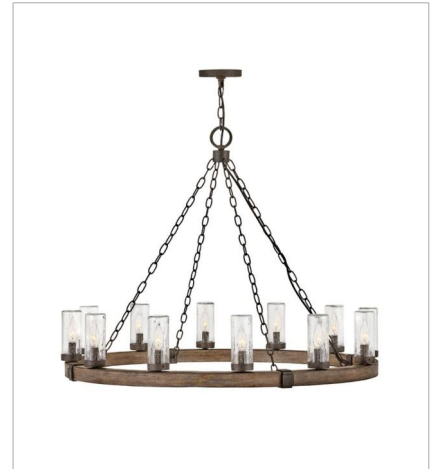

FINISH: Sequoia with Iron Rust accents
GLASS: Clear Seedy, Etched

5940SQ
SINGLE LIGHT VANITY
5" W, 11" H
Socketed
1-10w Med. LED, 100w Equiv.

5941SQ-LL
LARGE SINGLE LIGHT VANITY
5" W, 20" H
Socketed
1-6w Med. LED *Included

29206SQ
MEDIUM SINGLE TIER
24" W, 23.3" H
Socketed
6-5w Cand. LED, 60w Equiv.

HINKLEY

HINKLEY
33000 Pin Oak Parkway
Avon Lake, OH 44012

PHONE: (440) 653-5500
Toll Free: 1 (800) 446-5539

hinkley.com

SAWYER

The fresh, rustic design of the Sawyer collection will inject any outdoor living experience with the warm, cozy ambiance of an indoor setting. Constructed with Hinkley's own anti-corrosion coating, Sawyer ensures maximum resiliency and performance in the elements.

FINISH: Sequoia with Iron Rust accents
GLASS: Clear Seedy, Etched

29206SQ-LL
MEDIUM SINGLE TIER
24" W, 23.3" H
Socketed
6-4w Cand. LED *Included

29206SQ-LV
MEDIUM SINGLE TIER 12V CHAN...
24" W, 23.3" H
Socketed
6-3.50w Cand. LED *Included

29207SQ
LARGE SINGLE TIER
38" W, 28.5" H
Socketed
12-5w Cand. LED, 60w Equiv.

29207SQ-LL
LARGE SINGLE TIER
38" W, 28.5" H
Socketed
12-4w Cand. LED *Included

29208SQ
LARGE SINGLE TIER
30" W, 27.8" H
Socketed
9-5w Cand. LED, 60w Equiv.