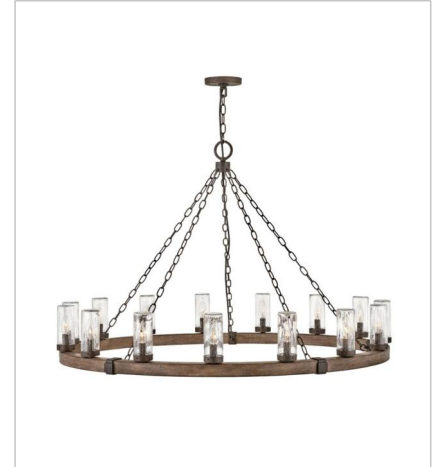

FINISH: Sequoia with Iron Rust accents
GLASS: Clear Seedy, Etched

5940SQ
SINGLE LIGHT VANITY
5" W, 11" H
Socketed
1-10w Med. LED, 100w Equiv.

5941SQ-LL
LARGE SINGLE LIGHT VANITY
5" W, 20" H
Socketed
1-6w Med. LED *Included

FINISH: Sequoia with Iron Rust accents
GLASS: Clear Seedy, Etched

29206SQ-LL
MEDIUM SINGLE TIER
24" W, 23.3" H
Socketed
6-4w Cand. LED *Included

29206SQ-LV
MEDIUM SINGLE TIER 12V CHAN...
24" W, 23.3" H
Socketed
6-3.50w Cand. LED *Included

29208SQ-LL
LARGE SINGLE TIER
30" W, 27.8" H
Socketed
9-4w Cand. LED *Included

HINKLEY

HINKLEY
33000 Pin Oak Parkway
Avon Lake, OH 44012

PHONE: (440) 653-5500
Toll Free: 1 (800) 446-5539

hinkley.com

SAWYER

The fresh, rustic design of the Sawyer collection will inject any outdoor living experience with the warm, cozy ambiance of an indoor setting. Constructed with Hinkley's own anti-corrosion coating, Sawyer ensures maximum resiliency and performance in the elements.

FINISH: Sequoia with Iron Rust accents
GLASS: Clear Seedy, Etched

29208SQ-LV
MEDIUM SINGLE TIER 12V CHAN...
30" W, 27.8" H
Socketed
9-3.50w Cand. LED *Included

29209SQ
EXTRA LARGE SINGLE TIER
46" W, 30.5" H
Socketed
15-5w Cand. LED, 60w Equiv.