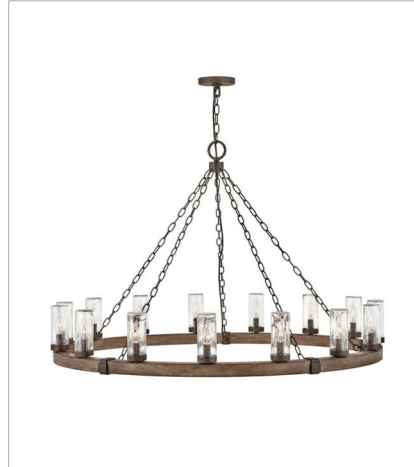

FINISH: Sequoia with Iron Rust accents
GLASS: Clear Seedy, Etched

5940SQ
SINGLE LIGHT VANITY
5" W, 11" H
Socketed
1-10w Med. LED, 100w Equiv.

5941SQ-LL
LARGE SINGLE LIGHT VANITY
5" W, 20" H
Socketed
1-6w Med. LED *Included

FINISH: Sequoia with Iron Rust accents
GLASS: Clear Seedy, Etched

29206SQ-LL
MEDIUM SINGLE TIER
24" W, 23.3" H
Socketed
6-4w Cand. LED *Included

29206SQ-LV
MEDIUM SINGLE TIER 12V CHAN...
24" W, 23.3" H
Socketed
6-3.50w Cand. LED *Included

29208SQ-LL
LARGE SINGLE TIER
30" W, 27.8" H
Socketed
9-4w Cand. LED *Included

HINKLEY

HINKLEY
33000 Pin Oak Parkway
Avon Lake, OH 44012

PHONE: (440) 653-5500
Toll Free: 1 (800) 446-5539

hinkley.com

SAWYER

The fresh, rustic design of the Sawyer collection will inject any outdoor living experience with the warm, cozy ambiance of an indoor setting. Constructed with Hinkley's own anti-corrosion coating, Sawyer ensures maximum resiliency and performance in the elements.

FINISH: Sequoia with Iron Rust accents
GLASS: Clear Seedy, Etched

29208SQ-LV
MEDIUM SINGLE TIER 12V CHAN...
30" W, 27.8" H
Socketed
9-3.50w Cand. LED *Included

29209SQ
EXTRA LARGE SINGLE TIER
46" W, 30.5" H
Socketed
15-5w Cand. LED, 60w Equiv.