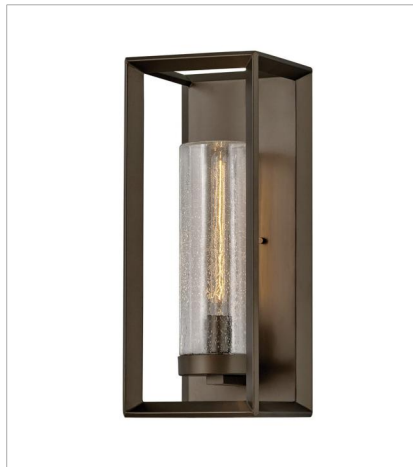

RHODES

OPEN AIR™
collection

Rhodes exudes warmth and a handsome appeal with a clean transitional design and generous proportions. Perfectly suited for either exterior or interior spaces, the Warm Bronze finish and Clear Seedy glass perfectly complement the robust framework.

FINISH: Warm Bronze
GLASS: Clear Seedy

29304WB
MEDIUM HANGING LANTERN
18.3" W, 28.3" H
Socketed
4-5w Cand. LED, 60w Equiv.

29304WB-LV
MEDIUM HANGING LANTERN
18.3" W, 28.3" H
Socketed
4-3.50w Cand. LED *Included

29306WB
MEDIUM SIX LIGHT LINEAR
42.3" W, 21.3" H
Socketed
6-10w Med. LED, 100w Equiv.

29302WB
MEDIUM WALL SCONCE
7" W, 16.8" H
Socketed
1-10w Med. LED, 100w Equiv.

29309WB
LARGE WALL SCONCE
9" W, 22" H
Socketed
1-10w Med. LED, 100w Equiv.