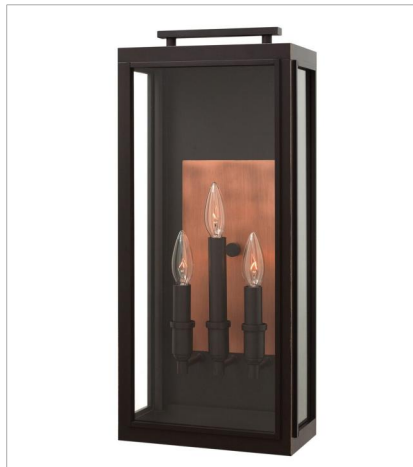

SUTCLIFFE

The Sutcliffe collection conveys chic elements of early Americana styling. The candelabra lamping and clear glass, paired with an accent reflector, infuse this sleek pocket lantern design, constructed of solid aluminum, with a perfect blend of old and new.

FINISH: Oil Rubbed Bronze with Antique Copper accents
GLASS: Clear

29100Z
SMALL WALL MOUNT LANTERN
7" W, 14" H
Socketed
1-5w Cand. LED, 60w Equiv.

29100Z-LL
SMALL WALL MOUNT LANTERN
7" W, 14" H
Socketed
1-4w Cand. LED *Included

29140Z
MEDIUM WALL MOUNT LANTERN
9" W, 17" H
Socketed
2-5w Cand. LED, 60w Equiv.

29140Z-LL
MEDIUM WALL MOUNT LANTERN
9" W, 17" H
Socketed
2-4w Cand. LED *Included

29150Z
LARGE WALL MOUNT LANTERN
10" W, 22" H
Socketed
3-5w Cand. LED, 60w Equiv.

The Sutcliffe collection conveys chic elements of early Americana styling. The candelabra lamping and clear glass, paired with an accent reflector, infuse this sleek pocket lantern design, constructed of solid aluminum, with a perfect blend of old and new.