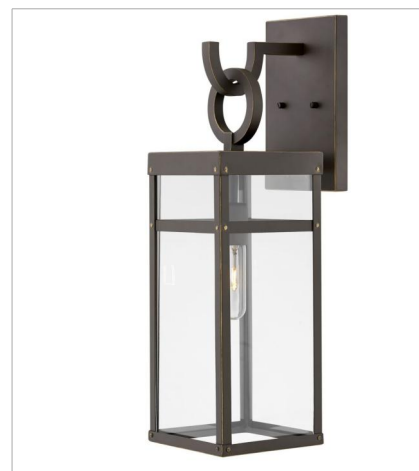

PORTER

A fusion of chic styles makes Porter a design standout. Merging Modern Farmhouse, Industrial and Arts and Crafts elements, the fine rivet details and a sturdy hanger loop create a stunning and distinctive statement.

FINISH: Oil Rubbed Bronze
GLASS: Clear

2808OZ
LARGE SINGLE TIER
12" W, 31.3" H
Socketed
4-8w Med. LED, 60w Equiv.

2808OZ-LL
MEDIUM SINGLE TIER
12" W, 31.3" H
Socketed
4-5w Med. LED *Included

2800OZ
MEDIUM WALL MOUNT LANTERN
6" W, 18.5" H
Socketed
1-12w Med. LED, 100w Equiv.

2800OZ-LL
MEDIUM WALL MOUNT LANTERN
6" W, 18.5" H
Socketed
1-5w Med. LED *Included

2804OZ
LARGE WALL MOUNT LANTERN
6.5" W, 22" H
Socketed
1-12w Med. LED, 100w Equiv.

2804OZ-LL
LARGE WALL MOUNT LANTERN
6.5" W, 22" H
Socketed
1-5w Med. LED *Included

FINISH: Oil Rubbed Bronze
GLASS: Clear

2805OZ
LARGE WALL MOUNT LANTERN
7.5" W, 25" H
Socketed
1-12w Med. LED, 100w Equiv.

2805OZ-LL
LARGE WALL MOUNT LANTERN
7.5" W, 25" H
Socketed
1-5w Med. LED *Included