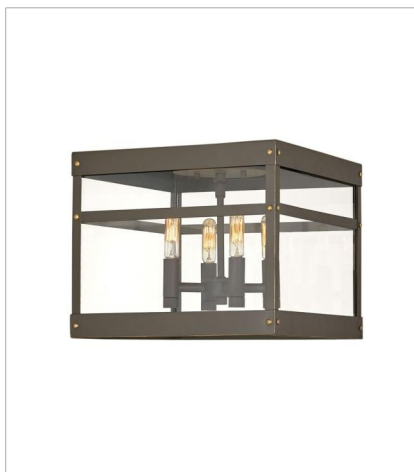

2801OZ
MEDIUM POST OR PIER MOUNT L...
6.5" W, 22.8" H
Socketed
1-12w Med. LED, 100w Equiv.

2803OZ
MEDIUM FLUSH MOUNT
12" W, 12" H
Socketed
4-5w Cand. LED, 60w Equiv.