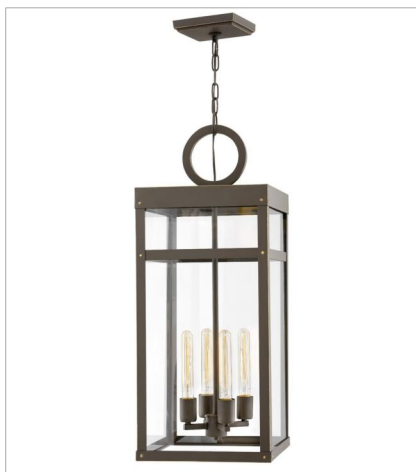

PORTER

A fusion of chic styles makes Porter a design standout. Merging Modern Farmhouse, Industrial and Arts and Crafts elements, the fine rivet details and a sturdy hanger loop create a stunning and distinctive statement.

FINISH: Oil Rubbed Bronze
GLASS: Clear

2808OZ
LARGE SINGLE TIER
12" W, 31.3" H
Socketed
4-8w Med. LED, 60w Equiv.

2808OZ-LL
MEDIUM SINGLE TIER
12" W, 31.3" H
Socketed
4-5w Med. LED *Included

2800OZ
MEDIUM WALL MOUNT LANTERN
6" W, 18.5" H
Socketed
1-12w Med. LED, 100w Equiv.

2800OZ-LL
MEDIUM WALL MOUNT LANTERN
6" W, 18.5" H
Socketed
1-5w Med. LED *Included

2804OZ
LARGE WALL MOUNT LANTERN
6.5" W, 22" H
Socketed
1-12w Med. LED, 100w Equiv.

2804OZ-LL
LARGE WALL MOUNT LANTERN
6.5" W, 22" H
Socketed
1-5w Med. LED *Included

FINISH: Oil Rubbed Bronze
GLASS: Clear

2805OZ
LARGE WALL MOUNT LANTERN
7.5" W, 25" H
Socketed
1-12w Med. LED, 100w Equiv.

2805OZ-LL
LARGE WALL MOUNT LANTERN
7.5" W, 25" H
Socketed
1-5w Med. LED *Included