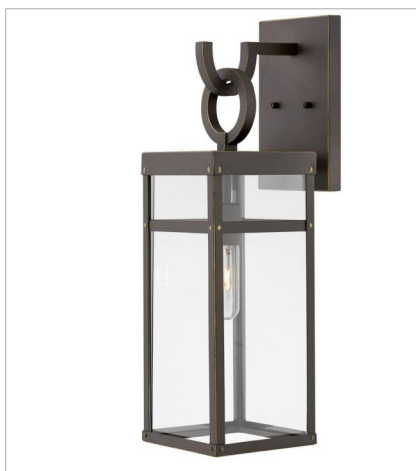

PORTER

A fusion of chic styles makes Porter a design standout. Merging Modern Farmhouse, Industrial and Arts and Crafts elements, the fine rivet details and a sturdy hanger loop create a stunning and distinctive statement.

FINISH: Oil Rubbed Bronze
GLASS: Clear

2808OZ
LARGE SINGLE TIER
12" W, 31.3" H
Socketed
4-8w Med. LED, 60w Equiv.

2808OZ-LL
MEDIUM SINGLE TIER
12" W, 31.3" H
Socketed
4-5w Med. LED *Included

2800OZ
MEDIUM WALL MOUNT LANTERN
6" W, 18.5" H
Socketed
1-12w Med. LED, 100w Equiv.

2800OZ-LL
MEDIUM WALL MOUNT LANTERN
6" W, 18.5" H
Socketed
1-5w Med. LED *Included

2804OZ
LARGE WALL MOUNT LANTERN
6.5" W, 22" H
Socketed
1-12w Med. LED, 100w Equiv.

2804OZ-LL
LARGE WALL MOUNT LANTERN
6.5" W, 22" H
Socketed
1-5w Med. LED *Included

FINISH: Oil Rubbed Bronze
GLASS: Clear

2805OZ
LARGE WALL MOUNT LANTERN
7.5" W, 25" H
Socketed
1-12w Med. LED, 100w Equiv.

2805OZ-LL
LARGE WALL MOUNT LANTERN
7.5" W, 25" H
Socketed
1-5w Med. LED *Included