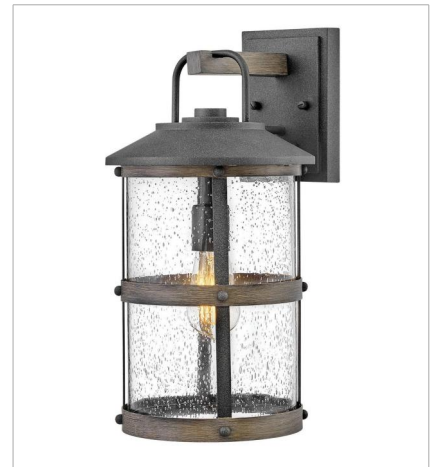

2684DZ
MEDIUM WALL MOUNT LANTERN
9" W, 17.3" H
Socketed
1-12w Med. LED, 100w Equiv.

HINKLEY

HINKLEY
33000 Pin Oak Parkway
Avon Lake, OH 44012

PHONE: (440) 653-5500
Toll Free: 1 (800) 446-5539

hinkley.com