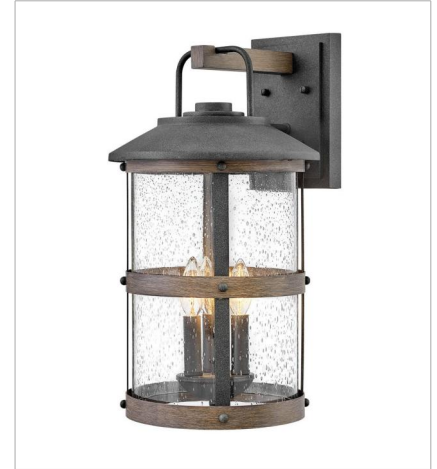

LAKEHOUSE

The look is relaxed, but the components of Lakehouse are quietly satisfying. Lakehouse features a distressed, Aged Zinc with Driftwood Gray or a Black finish accompanied by clear seedy glass. Cast aluminum construction ensures Lakehouse will withstand for years. Blissfully simple, yet all the details are memorable.

The look is relaxed, but the components of Lakehouse are quietly satisfying. Lakehouse features a distressed, Aged Zinc with Driftwood Gray or a Black finish accompanied by clear seedy glass. Cast aluminum construction ensures Lakehouse will withstand for years. Blissfully simple, yet all the details are memorable.

FINISH: Aged Zinc with Driftwood Gray accents

GLASS: Clear Seedy

2684DZ-LL
MEDIUM WALL MOUNT LANTERN
9" W, 17.3" H
Socketed
1-2w Med. LED *Included

2684DZ-LV
MEDIUM WALL MOUNT LANTERN
9" W, 17.3" H
Socketed
1-3.50w Med. LED *Included