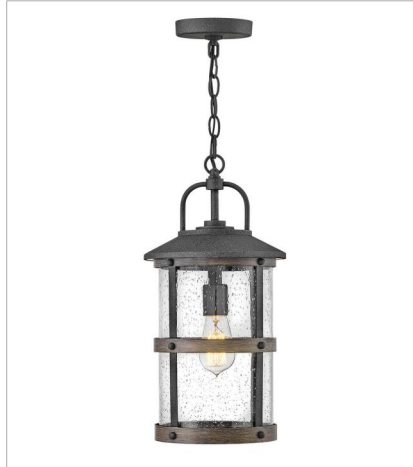

2688DZ
EXTRA LARGE WALL MOUNT LANTERN
12" W, 24" H
Socketed
3-5w Cand. LED, 60w Equiv.

2682DZ-LV
MEDIUM HANGING LANTERN
9" W, 17.8" H
Socketed
1-3.50w Med. LED *Included