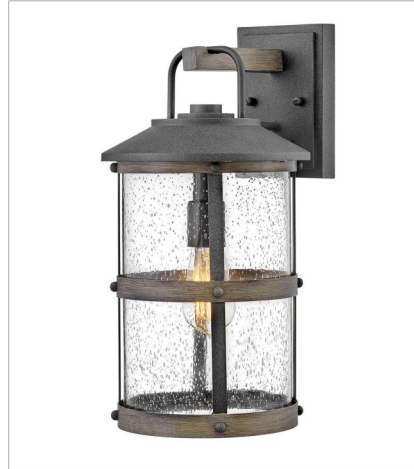

2680DZ-LL
SMALL WALL MOUNT LANTERN
7.3" W, 14.5" H
Socketed
1-2w Med. LED *Included

2684DZ-LV
MEDIUM WALL MOUNT LANTERN
9" W, 17.3" H
Socketed
1-3.50w Med. LED *Included