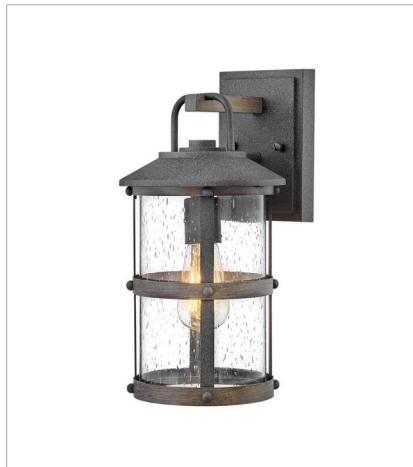

2680DZ-LL
SMALL WALL MOUNT LANTERN
7.3" W, 14.5" H
Socketed
1-2w Med. LED *Included