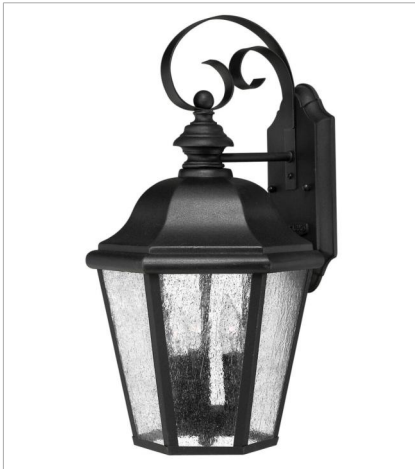

EDGEWATER

Edgewater's classic design features a durable cast aluminum and brass construction in a rich Black finish with clear seeded glass.

FINISH: Black
GLASS: Clear Seedy

1670BK
LARGE WALL MOUNT LANTERN
10" W, 21" H
Socketed
3-5w Cand. LED, 40w Equiv.

1670BK-LL
LARGE WALL MOUNT LANTERN
10" W, 21" H
Socketed
3-4w Cand. LED *Included

1674BK
SMALL WALL MOUNT LANTERN
6.5" W, 11.5" H
Socketed
1-10w Med. LED, 60w Equiv.

1675BK
EXTRA LARGE WALL MOUNT LANTERN
15" W, 25.5" H
Socketed
4-5w Cand. LED, 40w Equiv.

1675BK-LL
EXTRA LARGE WALL MOUNT LANTERN
15" W, 25.5" H
Socketed
4-4w Cand. LED *Included

1676BK
MEDIUM WALL MOUNT LANTERN
10" W, 18" H
Socketed
3-5w Cand. LED, 40w Equiv.

HINKLEY

HINKLEY
33000 Pin Oak Parkway
Avon Lake, OH 44012

PHONE: (440) 653-5500
Toll Free: 1 (800) 446-5539

hinkley.com

EDGEWATER

Edgewater's classic design features a durable cast aluminum and brass construction in a rich Black finish with clear seedy glass.

FINISH: Black
GLASS: Clear Seedy