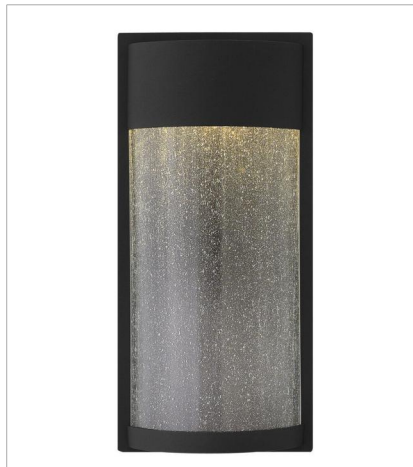

1344BK
MEDIUM WALL MOUNT LANTERN
8.5" W, 18" H
Integrated LED
12w LED *Included