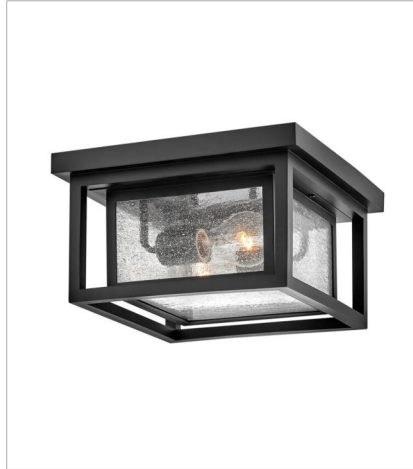

1001BK
MEDIUM POST TOP OR PIER MOUNT...
7" W, 17" H
Socketed
1-12w Med. LED, 100w Equiv.

1003BK
SMALL FLUSH MOUNT
11" W, 6.5" H
Socketed
2-8w Med. LED, 60w Equiv.