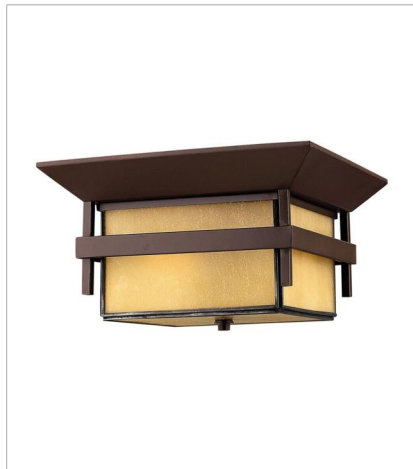

2573AR
MEDIUM FLUSH MOUNT
12.3" W, 7" H
Socketed
37796

HINKLEY

HINKLEY
33000 Pin Oak Parkway
Avon Lake, OH 44012

PHONE: (440) 653-5500
Toll Free: 1 (800) 446-5539

hinkley.com