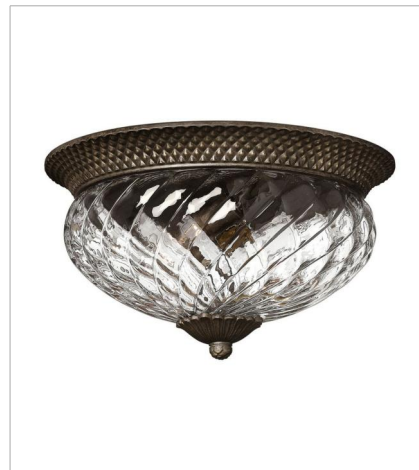

# PLANTATION

A Hinkley classic, the ornate Plantation collection features exceptional pineapple shaped optic glass, durable aluminum construction and elaborate, decorative cast detailing to create a noble statement.

**FINISH:** Pearl Bronze  
**GLASS:** Clear Optic, Inside Etched  
Amber Optic  
**SHADE:** Ivory Silk

**4140PZ**  
SINGLE LIGHT SCONCE  
6" W, 14.5" H  
LED Lamp  
1-5w Cand. LED, 60w Equiv.

**5310PZ**  
SINGLE LIGHT SCONCE  
5" W, 8.8" H  
LED Lamp  
1-10w Med. LED, 100w Equiv.

**FINISH:** Pearl Bronze  
**GLASS:** Clear Optic, Inside Etched  
Amber Optic  
**SHADE:** Ivory Silk

**5317PZ**  
SMALL PENDANT  
5" W, 8.3" H  
LED Lamp  
7-10w Med. LED, 100w Equiv.

**4102PZ**  
SMALL FLUSH MOUNT  
12" W, 8" H  
LED Lamp  
2-7w Med. LED, 60w Equiv.