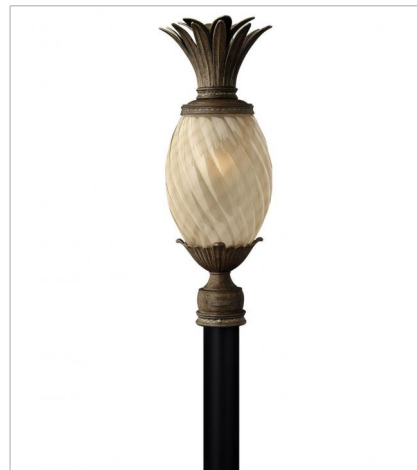

# PLANTATION

A Hinkley classic, the ornate Plantation collection features exceptional pineapple shaped, clear optic glass that makes a noble statement with matching candle sleeves and elaborate, decorative cast detailing.

**FINISH:** Pearl Bronze  
**GLASS:** Clear Optic, Inside Etched  
Amber Optic  
**SHADE:** Ivory Silk

**2126PZ**  
EXTRA SMALL WALL MOUNT LANTERN  
6" W, 14" H  
Socket  
1-60w Med.

**2122PZ**  
MEDIUM HANGING LANTERN  
12.5" W, 28.5" H  
Socket  
1-100w Med.