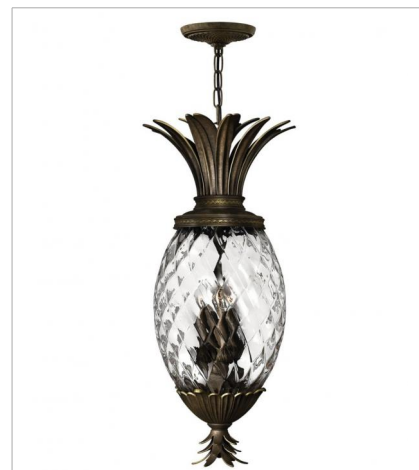

# PLANTATION

A Hinkley classic, the ornate Plantation collection features exceptional pineapple shaped, clear optic glass that makes a noble statement with matching candle sleeves and elaborate, decorative cast detailing.

**FINISH:** Pearl Bronze  
**GLASS:** Clear Optic, Inside Etched  
Amber Optic  
**SHADE:** Ivory Silk

**4140PZ**  
SINGLE LIGHT SCONCE  
6" W, 14.5" H  
Socket  
1-60w Cand.

**5310PZ**  
SINGLE LIGHT SCONCE  
5" W, 8.8" H  
Socket  
1-100w Med.