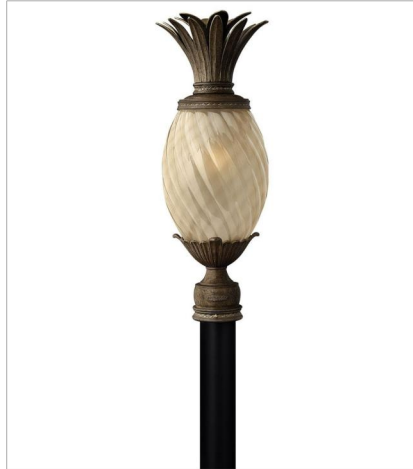

2121PZ
MEDIUM POST OR PIER MOUNT L...
10.3" W, 25.3" H
LED Lamp
1-12w Med. LED, 100W Equiv.