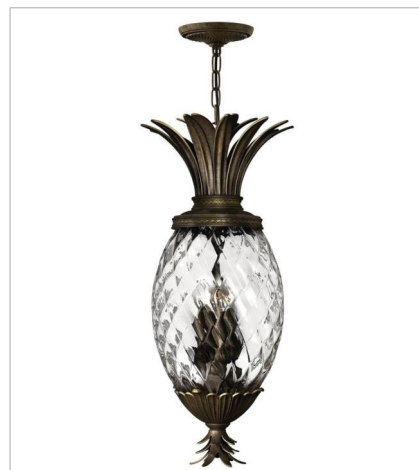

# PLANTATION

A Hinkley classic, the ornate Plantation collection features exceptional pineapple shaped optic glass, durable aluminum construction and elaborate, decorative cast detailing to create a noble statement.

**FINISH:** Pearl Bronze  
**GLASS:** Clear Optic, Inside Etched  
Amber Optic  
**SHADE:** Ivory Silk

**4140PZ**  
SINGLE LIGHT SCONCE  
6" W, 14.5" H  
LED Lamp  
1-5w Cand. LED, 60w Equiv.

**5310PZ**  
SINGLE LIGHT SCONCE  
5" W, 8.8" H  
LED Lamp  
1-10w Med. LED, 100w Equiv.