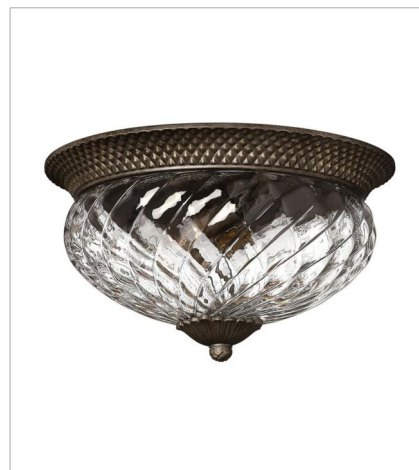

PLANTATION

A Hinkley classic, the ornate Plantation collection features exceptional pineapple shaped optic glass, durable aluminum construction and elaborate, decorative cast detailing to create a noble statement.

FINISH: Pearl Bronze
GLASS: Clear Optic, Inside Etched
Amber Optic
SHADE: Ivory Silk

4140PZ
SINGLE LIGHT SCONCE
6" W, 14.5" H
Socketed
1-5w Cand. LED, 60w Equiv.

4102PZ
SMALL FLUSH MOUNT
12" W, 8" H
Socketed
2-7w Med. LED, 60w Equiv.

FINISH: Pearl Bronze
GLASS: Clear Optic, Inside Etched Amber Optic
SHADE: Ivory Silk

5317PZ
SMALL PENDANT
5" W, 8.3" H
Socketed
7-10w Med. LED, 100w Equiv.

2128PZ
LARGE FLUSH MOUNT
12" W, 8" H
Socketed
2-8w Med. LED, 60w Equiv.

A Hinkley classic, the ornate Plantation collection features exceptional pineapple shaped optic glass, durable aluminum construction and elaborate, decorative cast detailing to create a noble statement.