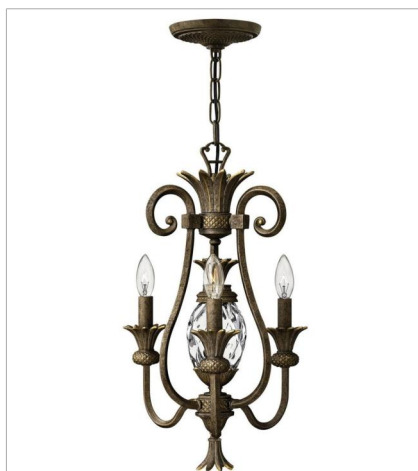

# PLANTATION

A Hinkley classic, the ornate Plantation collection features exceptional pineapple shaped optic glass, durable aluminum construction and elaborate, decorative cast detailing to create a noble statement.

**FINISH:** Pearl Bronze  
**GLASS:** Clear Optic, Inside Etched  
Amber Optic  
**SHADE:** Ivory Silk

**4140PZ**  
SINGLE LIGHT SCONCE  
6" W, 14.5" H  
LED Lamp  
1-5w Cand. LED, 60w Equiv.

**5310PZ**  
SINGLE LIGHT SCONCE  
5" W, 8.8" H  
LED Lamp  
1-10w Med. LED, 100w Equiv.

**2222PZ**  
LARGE PENDANT  
12.5" W, 28.5" H  
LED Lamp, Socket  
4-5w Cand. LED, 40w Equiv. or 4-40w Cand.

**4103PZ**  
SMALL SINGLE TIER  
13" W, 19" H  
LED Lamp, Socket  
3-5w Cand. LED, 60w Equiv. or 3-60w Cand.