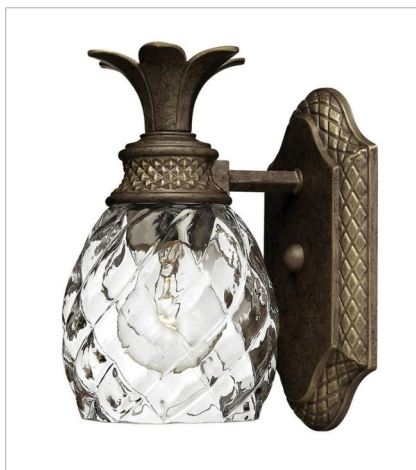

# PLANTATION

A Hinkley classic, the ornate Plantation collection features exceptional pineapple shaped optic glass, durable aluminum construction and elaborate, decorative cast detailing to create a noble statement.

**FINISH:** Pearl Bronze  
**GLASS:** Clear Optic, Inside Etched  
Amber Optic  
**SHADE:** Ivory Silk

**4140PZ**  
SINGLE LIGHT SCONCE  
6" W, 14.5" H  
LED Lamp  
1-5w Cand. LED, 60w Equiv.

**5310PZ**  
SINGLE LIGHT SCONCE  
5" W, 8.8" H  
LED Lamp  
1-10w Med. LED, 100w Equiv.