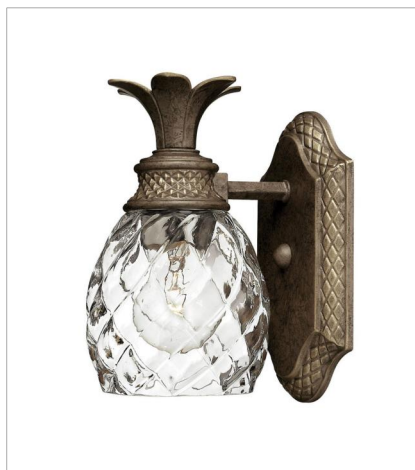

PLANTATION

A Hinkley classic, the ornate Plantation collection features exceptional pineapple-shaped elements that make a noble statement. With elaborate, decorative cast detailing, the Plantation collection bestows sophisticated charm with the perfect hint of vintage glamour.

FINISH: Pearl Bronze
GLASS: Clear Optic, Inside Etched Amber Optic

4140PZ
MEDIUM SINGLE LIGHT SCONCE
6" W, 14.5" H
Socketed
1-5w Cand. LED, 60w Equiv.

5310PZ
SMALL SINGLE LIGHT SCONCE
5" W, 8.8" H
Socketed
1-10w Med. LED, 100w Equiv.

4885PZ
SMALL SINGLE TIER CHANDELIER
22.3" W, 24.5" H
Socketed
5-10w Med. LED, 75w Equiv.

5317PZ
EXTRA SMALL PENDANT
5" W, 8.3" H
Socketed
1-10w Med. LED, 100w Equiv.

4102PZ
SMALL FLUSH MOUNT
12" W, 8" H
Socketed
2-7w Med. LED, 60w Equiv.

4881PZ
MEDIUM FLUSH MOUNT
16" W, 8.8" H
Socketed
3-10w Med. LED, 60w Equiv.

PLANTATION

A Hinkley classic, the ornate Plantation collection features exceptional pineapple-shaped elements that make a noble statement. With elaborate, decorative cast detailing, the Plantation collection bestows sophisticated charm with the perfect hint of vintage glamour.