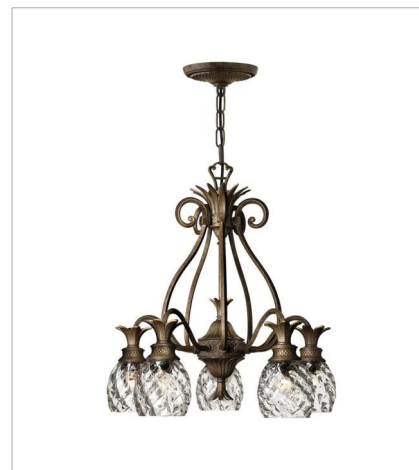

PLANTATION

A Hinkley classic, the ornate Plantation collection features exceptional pineapple-shaped elements that make a noble statement. With elaborate, decorative cast detailing, the Plantation collection bestows sophisticated charm with the perfect hint of vintage glamour.

FINISH: Pearl Bronze
GLASS: Clear Optic, Inside Etched Amber Optic

4140PZ
MEDIUM SINGLE LIGHT SCONCE
6" W, 14.5" H
Socketed
1-5w Cand. LED, 60w Equiv.

5310PZ
SMALL SINGLE LIGHT SCONCE
5" W, 8.8" H
Socketed
1-10w Med. LED, 100w Equiv.

4885PZ
SMALL SINGLE TIER CHANDELIER
22.3" W, 24.5" H
Socketed
5-10w Med. LED, 75w Equiv.

5317PZ
EXTRA SMALL PENDANT
5" W, 8.3" H
Socketed
1-10w Med. LED, 100w Equiv.

4102PZ
SMALL FLUSH MOUNT
12" W, 8" H
Socketed
2-7w Med. LED, 60w Equiv.

4881PZ
MEDIUM FLUSH MOUNT
16" W, 8.8" H
Socketed
3-10w Med. LED, 60w Equiv.

PLANTATION

A Hinkley classic, the ornate Plantation collection features exceptional pineapple-shaped elements that make a noble statement. With elaborate, decorative cast detailing, the Plantation collection bestows sophisticated charm with the perfect hint of vintage glamour.