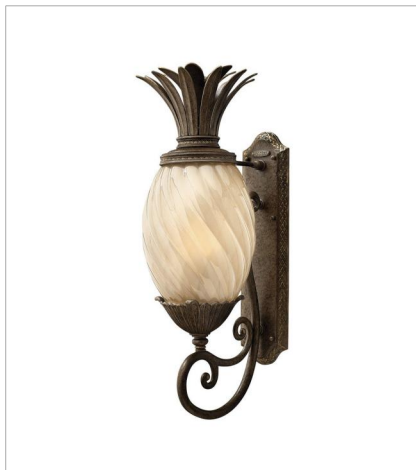

PLANTATION

A Hinkley classic, the ornate Plantation collection features exceptional pineapple-shaped elements that make a noble statement. With elaborate, decorative cast detailing, the Plantation collection bestows sophisticated charm with the perfect hint of vintage glamour.

FINISH: Pearl Bronze
GLASS: Clear Optic, Inside Etched Amber Optic

4140PZ
MEDIUM SINGLE LIGHT SCONCE
6" W, 14.5" H
Socketed
1-5w Cand. LED, 60w Equiv.

5310PZ
SMALL SINGLE LIGHT SCONCE
5" W, 8.8" H
Socketed
1-10w Med. LED, 100w Equiv.

4881PZ
MEDIUM FLUSH MOUNT
16" W, 8.8" H
Socketed
3-10w Med. LED, 60w Equiv.

PLANTATION

A Hinkley classic, the ornate Plantation collection features exceptional pineapple-shaped elements that make a noble statement. With elaborate, decorative cast detailing, the Plantation collection bestows sophisticated charm with the perfect hint of vintage glamour.

FINISH: Pearl Bronze
GLASS: Clear Optic, Inside Etched Amber Optic

2120PZ
MEDIUM WALL MOUNT LANTERN
8" W, 21.3" H
Socketed
1-10w Med. LED, 75w Equiv.

2124PZ
LARGE WALL MOUNT LANTERN
10.3" W, 28" H
Socketed
1-12w Med. LED, 75w Equiv.