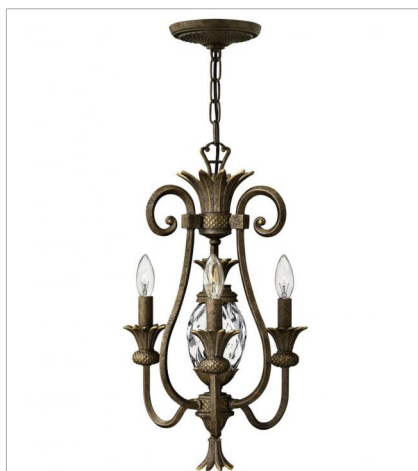

4103PZ
SMALL SINGLE TIER
13" W, 19" H
Socket
3-60w Cand.