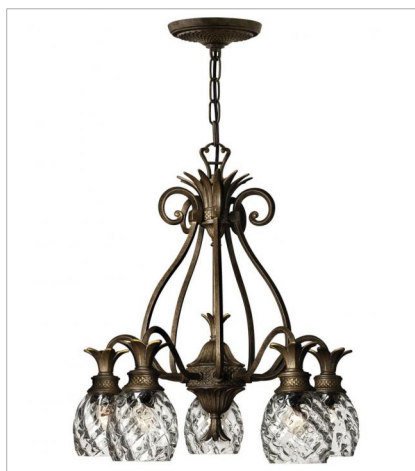

4885PZ
MEDIUM SINGLE TIER
22.3" W, 24.5" H
Socket
5-75w Med.