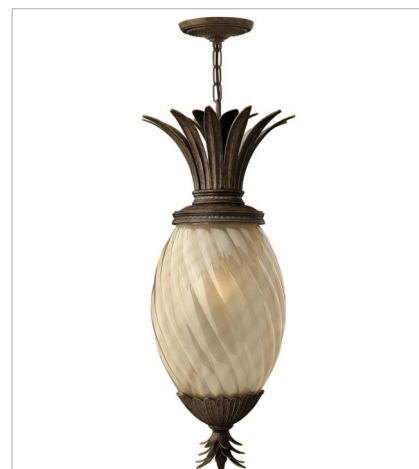

2122PZ
MEDIUM HANGING LANTERN
12.5" W, 28.5" H
Socketed
1-12w Med. LED, 100W Equiv.

HINKLEY

HINKLEY
33000 Pin Oak Parkway
Avon Lake, OH 44012

PHONE: (440) 653-5500
Toll Free: 1 (800) 446-5539

hinkley.com