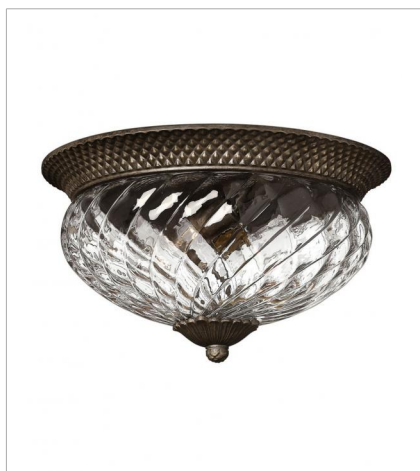

4881PZ
MEDIUM FLUSH MOUNT
16" W, 8.8" H
Socket
3-60w Med.