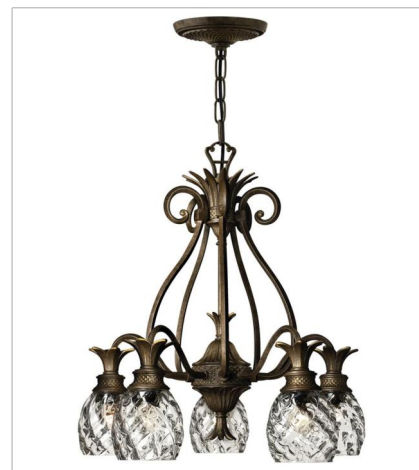

PLANTATION

A Hinkley classic, the ornate Plantation collection features exceptional pineapple shaped optic glass, durable aluminum construction and elaborate, decorative cast detailing to create a noble statement.

FINISH: Pearl Bronze
GLASS: Clear Optic, Inside Etched Amber Optic
SHADE: Ivory Silk

4140PZ
SINGLE LIGHT SCONCE
6" W, 14.5" H
Socketed
1-5w Cand. LED, 60w Equiv.

5310PZ
SINGLE LIGHT SCONCE
5" W, 8.8" H
Socketed
1-10w Med. LED, 100w Equiv.

FINISH: Pearl Bronze
GLASS: Clear Optic, Inside Etched Amber Optic
SHADE: Ivory Silk

4881PZ
MEDIUM FLUSH MOUNT
16" W, 8.8" H
Socketed
3-10w Med. LED, 60w Equiv.

2120PZ
SMALL WALL MOUNT LANTERN
8" W, 21.3" H
Socketed
1-10w Med. LED, 75w Equiv.