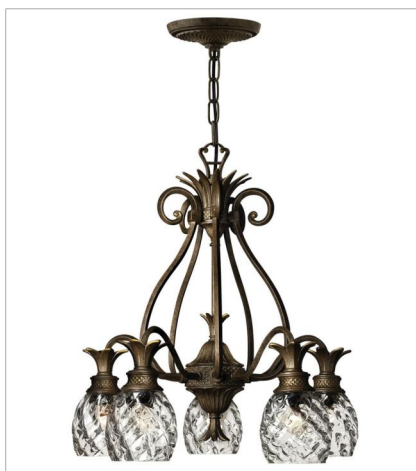

4885PZ
MEDIUM SINGLE TIER
22.3" W, 24.5" H
Socketed
5-10w Med. LED, 75w Equiv.