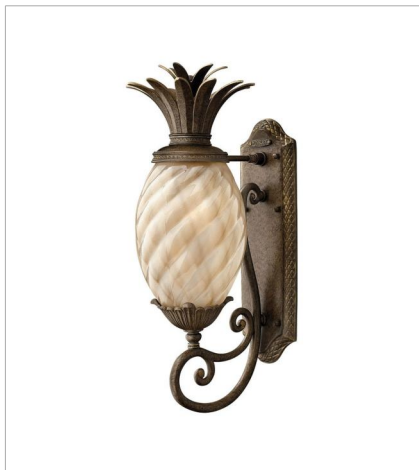

PLANTATION

A Hinkley classic, the ornate Plantation collection features exceptional pineapple-shaped elements that make a noble statement. With elaborate, decorative cast detailing, the Plantation collection bestows sophisticated charm with the perfect hint of vintage glamour.

FINISH: Pearl Bronze
GLASS: Clear Optic, Inside Etched Amber Optic

2120PZ
MEDIUM WALL MOUNT LANTERN
8" W, 21.3" H
Socketed
1-10w Med. LED, 75w Equiv.