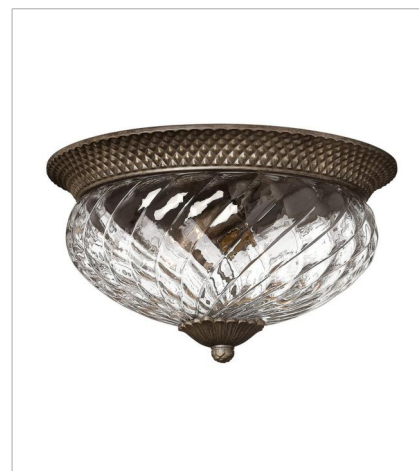

PLANTATION

A Hinkley classic, the ornate Plantation collection features exceptional pineapple-shaped elements that make a noble statement. With elaborate, decorative cast detailing, the Plantation collection bestows sophisticated charm with the perfect hint of vintage glamour.

FINISH: Pearl Bronze
GLASS: Clear Optic, Inside Etched Amber Optic

4140PZ
MEDIUM SINGLE LIGHT SCONCE
6" W, 14.5" H
Socketed
1-5w Cand. LED, 60w Equiv.

5310PZ
SMALL SINGLE LIGHT SCONCE
5" W, 8.8" H
Socketed
1-10w Med. LED, 100w Equiv.

4885PZ
SMALL SINGLE TIER CHANDELIER
22.3" W, 24.5" H
Socketed
5-10w Med. LED, 75w Equiv.

5317PZ
EXTRA SMALL PENDANT
5" W, 8.3" H
Socketed
1-10w Med. LED, 100w Equiv.

4102PZ
SMALL FLUSH MOUNT
12" W, 8" H
Socketed
2-7w Med. LED, 60w Equiv.

4881PZ
MEDIUM FLUSH MOUNT
16" W, 8.8" H
Socketed
3-10w Med. LED, 60w Equiv.

PLANTATION

A Hinkley classic, the ornate Plantation collection features exceptional pineapple-shaped elements that make a noble statement. With elaborate, decorative cast detailing, the Plantation collection bestows sophisticated charm with the perfect hint of vintage glamour.