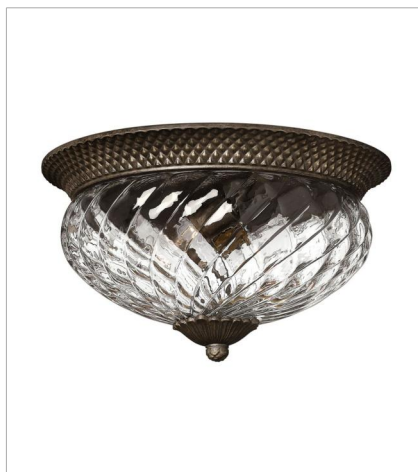

PLANTATION

A Hinkley classic, the ornate Plantation collection features exceptional pineapple shaped optic glass, durable aluminum construction and elaborate, decorative cast detailing to create a noble statement.

FINISH: Pearl Bronze
GLASS: Clear Optic, Inside Etched Amber Optic
SHADE: Ivory Silk

4140PZ
SINGLE LIGHT SCONCE
6" W, 14.5" H
Socketed
1-5w Cand. LED, 60w Equiv.

5310PZ
SINGLE LIGHT SCONCE
5" W, 8.8" H
Socketed
1-10w Med. LED, 100w Equiv.

4102PZ
SMALL FLUSH MOUNT
12" W, 8" H
Socketed
2-7w Med. LED, 60w Equiv.

HINKLEY

HINKLEY
33000 Pin Oak Parkway
Avon Lake, OH 44012

PHONE: (440) 653-5500
Toll Free: 1 (800) 446-5539

hinkley.com

PLANTATION

A Hinkley classic, the ornate Plantation collection features exceptional pineapple shaped optic glass, durable aluminum construction and elaborate, decorative cast detailing to create a noble statement.

FINISH: Pearl Bronze
GLASS: Clear Optic, Inside Etched Amber Optic
SHADE: Ivory Silk

4881PZ
MEDIUM FLUSH MOUNT
16" W, 8.8" H
Socketed
3-10w Med. LED, 60w Equiv.

2120PZ
SMALL WALL MOUNT LANTERN
8" W, 21.3" H
Socketed
1-10w Med. LED, 75w Equiv.