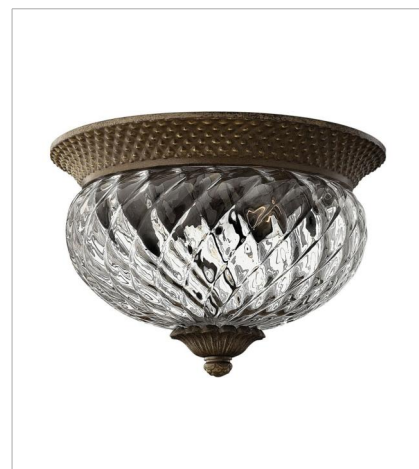

4102PZ
SMALL FLUSH MOUNT
12" W, 8" H
Socketed
2-7w Med. LED, 60w Equiv.

HINKLEY

HINKLEY
33000 Pin Oak Parkway
Avon Lake, OH 44012

PHONE: (440) 653-5500
Toll Free: 1 (800) 446-5539

hinkley.com