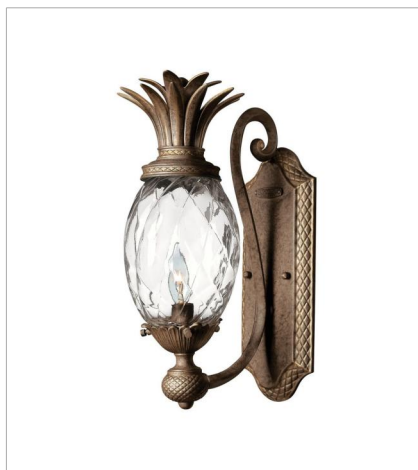

PLANTATION

A Hinkley classic, the ornate Plantation collection features exceptional pineapple-shaped elements that make a noble statement. With elaborate, decorative cast detailing, the Plantation collection bestows sophisticated charm with the perfect hint of vintage glamour.

FINISH: Pearl Bronze
GLASS: Clear Optic, Inside Etched Amber Optic

4140PZ
MEDIUM SINGLE LIGHT SCONCE
6" W, 14.5" H
Socketed
1-5w Cand. LED, 60w Equiv.

5310PZ
SMALL SINGLE LIGHT SCONCE
5" W, 8.8" H
Socketed
1-10w Med. LED, 100w Equiv.

4885PZ
SMALL SINGLE TIER CHANDELIER
22.3" W, 24.5" H
Socketed
5-10w Med. LED, 75w Equiv.

5317PZ
EXTRA SMALL PENDANT
5" W, 8.3" H
Socketed
1-10w Med. LED, 100w Equiv.

4102PZ
SMALL FLUSH MOUNT
12" W, 8" H
Socketed
2-7w Med. LED, 60w Equiv.

4881PZ
MEDIUM FLUSH MOUNT
16" W, 8.8" H
Socketed
3-10w Med. LED, 60w Equiv.

PLANTATION

A Hinkley classic, the ornate Plantation collection features exceptional pineapple-shaped elements that make a noble statement. With elaborate, decorative cast detailing, the Plantation collection bestows sophisticated charm with the perfect hint of vintage glamour.