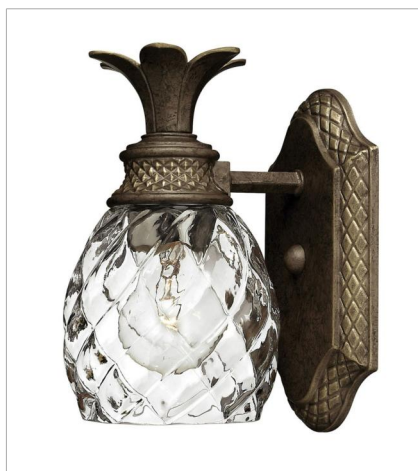

5310PZ
SINGLE LIGHT SCONCE
5" W, 8.8" H
Socketed
1-10w Med. LED, 100w Equiv.