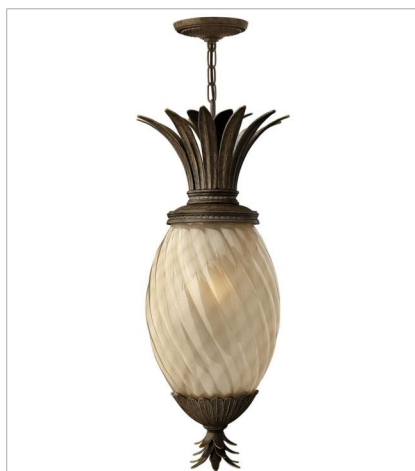

PLANTATION

A Hinkley classic, the ornate Plantation collection features exceptional pineapple shaped optic glass, durable aluminum construction and elaborate, decorative cast detailing to create a noble statement.

FINISH: Pearl Bronze
GLASS: Clear Optic, Inside Etched Amber Optic
SHADE: Ivory Silk

4140PZ
SINGLE LIGHT SCONCE
6" W, 14.5" H
Socketed
1-5w Cand. LED, 60w Equiv.

5310PZ
SINGLE LIGHT SCONCE
5" W, 8.8" H
Socketed
1-10w Med. LED, 100w Equiv.

FINISH: Pearl Bronze
GLASS: Clear Optic, Inside Etched Amber Optic
SHADE: Ivory Silk

4881PZ
MEDIUM FLUSH MOUNT
16" W, 8.8" H
Socketed
3-10w Med. LED, 60w Equiv.

2120PZ
SMALL WALL MOUNT LANTERN
8" W, 21.3" H
Socketed
1-10w Med. LED, 75w Equiv.

2124PZ
MEDIUM WALL MOUNT LANTERN
10.3" W, 28" H
Socketed
1-12w Med. LED, 75w Equiv.

2126PZ
EXTRA SMALL WALL MOUNT LANTERN
6" W, 14" H
Socketed
1-10w Med. LED, 60w Equiv.

2122PZ
MEDIUM HANGING LANTERN
12.5" W, 28.5" H
Socketed
1-12w Med. LED, 100w Equiv.