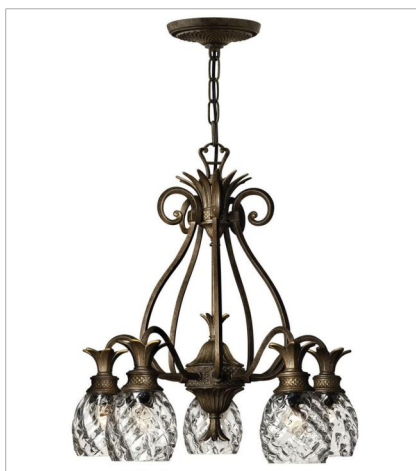

# PLANTATION

A Hinkley classic, the ornate Plantation collection features exceptional pineapple shaped optic glass, durable aluminum construction and elaborate, decorative cast detailing to create a noble statement.

**FINISH:** Pearl Bronze  
**GLASS:** Clear Optic, Inside Etched  
Amber Optic  
**SHADE:** Ivory Silk

**4140PZ**  
SINGLE LIGHT SCONCE  
6" W, 14.5" H  
LED Lamp  
1-5w Cand. LED, 60w Equiv.

**5310PZ**  
SINGLE LIGHT SCONCE  
5" W, 8.8" H  
LED Lamp  
1-10w Med. LED, 100w Equiv.

**2222PZ**  
LARGE PENDANT  
12.5" W, 28.5" H  
LED Lamp, Socket  
4-5w Cand. LED, 40w Equiv. or 4-40w Cand.

**4103PZ**  
SMALL SINGLE TIER  
13" W, 19" H  
LED Lamp, Socket  
3-5w Cand. LED, 60w Equiv. or 3-60w Cand.