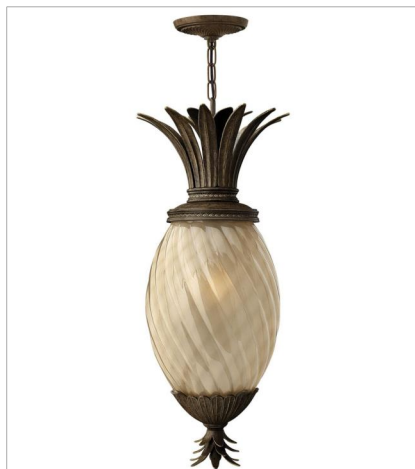

PLANTATION

A Hinkley classic, the ornate Plantation collection features exceptional pineapple shaped optic glass, durable aluminum construction and elaborate, decorative cast detailing to create a noble statement.

FINISH: Pearl Bronze
GLASS: Clear Optic, Inside Etched Amber Optic
SHADE: Ivory Silk

4140PZ
SINGLE LIGHT SCONCE
6" W, 14.5" H
Socketed
1-5w Cand. LED, 60w Equiv.

5310PZ
SINGLE LIGHT SCONCE
5" W, 8.8" H
Socketed
1-10w Med. LED, 100w Equiv.

FINISH: Pearl Bronze
GLASS: Clear Optic, Inside Etched Amber Optic
SHADE: Ivory Silk

4881PZ
MEDIUM FLUSH MOUNT
16" W, 8.8" H
Socketed
3-10w Med. LED, 60w Equiv.

2120PZ
SMALL WALL MOUNT LANTERN
8" W, 21.3" H
Socketed
1-10w Med. LED, 75w Equiv.

2124PZ
MEDIUM WALL MOUNT LANTERN
10.3" W, 28" H
Socketed
1-12w Med. LED, 75w Equiv.

2126PZ
EXTRA SMALL WALL MOUNT LANTERN
6" W, 14" H
Socketed
1-10w Med. LED, 60w Equiv.

2122PZ
MEDIUM HANGING LANTERN
12.5" W, 28.5" H
Socketed
1-12w Med. LED, 100w Equiv.