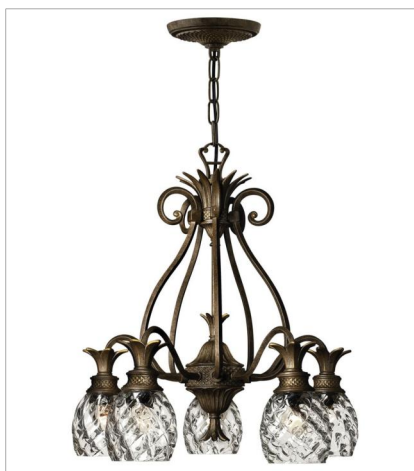

4885PZ
MEDIUM SINGLE TIER
22.3" W, 24.5" H
Socketed
5-10w Med. LED, 75w Equiv.