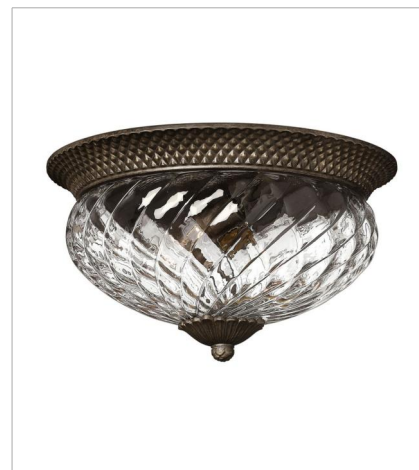

PLANTATION

A Hinkley classic, the ornate Plantation collection features exceptional pineapple shaped optic glass, durable aluminum construction and elaborate, decorative cast detailing to create a noble statement.

FINISH: Pearl Bronze
GLASS: Clear Optic, Inside Etched
Amber Optic
SHADE: Ivory Silk

4140PZ
SINGLE LIGHT SCONCE
6" W, 14.5" H
Socketed
1-5w Cand. LED, 60w Equiv.

4102PZ
SMALL FLUSH MOUNT
12" W, 8" H
Socketed
2-7w Med. LED, 60w Equiv.

FINISH: Pearl Bronze
GLASS: Clear Optic, Inside Etched Amber Optic
SHADE: Ivory Silk

5317PZ
SMALL PENDANT
5" W, 8.3" H
Socketed
7-10w Med. LED, 100w Equiv.

2128PZ
LARGE FLUSH MOUNT
12" W, 8" H
Socketed
2-8w Med. LED, 60w Equiv.

A Hinkley classic, the ornate Plantation collection features exceptional pineapple shaped optic glass, durable aluminum construction and elaborate, decorative cast detailing to create a noble statement.