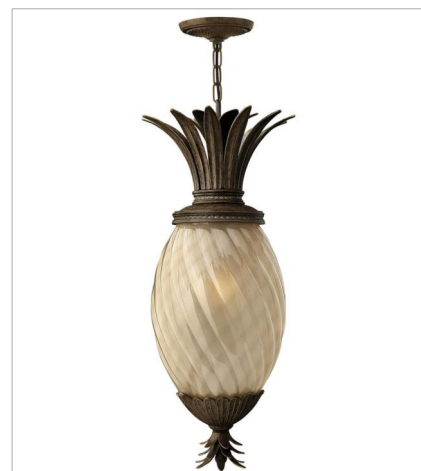

2122PZ
MEDIUM HANGING LANTERN
12.5" W, 28.5" H
Socketed
1-12w Med. LED, 100W Equiv.

HINKLEY

HINKLEY
33000 Pin Oak Parkway
Avon Lake, OH 44012

PHONE: (440) 653-5500
Toll Free: 1 (800) 446-5539

hinkley.com