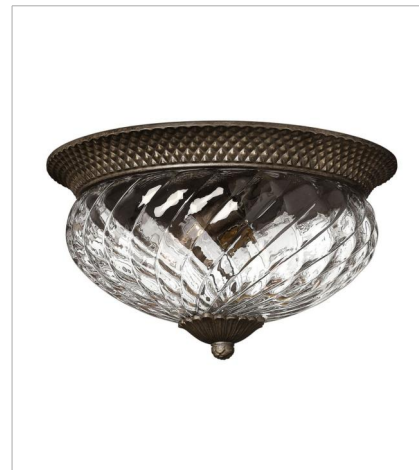

PLANTATION

A Hinkley classic, the ornate Plantation collection features exceptional pineapple shaped optic glass, durable aluminum construction and elaborate, decorative cast detailing to create a noble statement.

FINISH: Pearl Bronze
GLASS: Clear Optic, Inside Etched
Amber Optic
SHADE: Ivory Silk

4140PZ
SINGLE LIGHT SCONCE
6" W, 14.5" H
Socketed
1-5w Cand. LED, 60w Equiv.

4102PZ
SMALL FLUSH MOUNT
12" W, 8" H
Socketed
2-7w Med. LED, 60w Equiv.

FINISH: Pearl Bronze
GLASS: Clear Optic, Inside Etched Amber Optic
SHADE: Ivory Silk

5317PZ
SMALL PENDANT
5" W, 8.3" H
Socketed
7-10w Med. LED, 100w Equiv.

2128PZ
LARGE FLUSH MOUNT
12" W, 8" H
Socketed
2-8w Med. LED, 60w Equiv.

A Hinkley classic, the ornate Plantation collection features exceptional pineapple shaped optic glass, durable aluminum construction and elaborate, decorative cast detailing to create a noble statement.