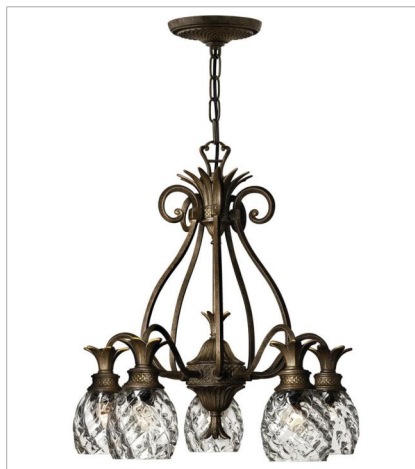

4885PZ
MEDIUM SINGLE TIER
22.3" W, 24.5" H
Socketed
5-10w Med. LED, 75w Equiv.