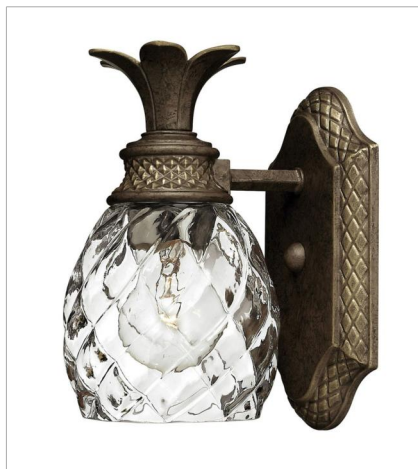

5310PZ
SINGLE LIGHT SCONCE
5" W, 8.8" H
Socketed
1-10w Med. LED, 100w Equiv.