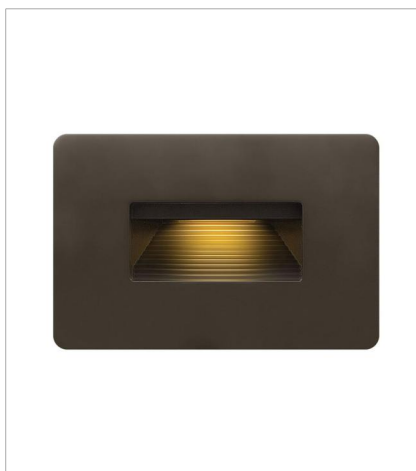

# LUNA

Luna is a modern collection of solid aluminum fixtures offered in a unique combination of contemporary styles, including sleek wall lanterns. Luna also offers chic pocket wall sconces and compact ceiling mounts that are ideal for indoors or out.

**FINISH:** Bronze  
**GLASS:** Etched Lens

**1665BZ**  
SMALL FLUSH MOUNT  
8" W, 3.3" H  
Integrated LED

**15508BZ**  
LUNA STEP LIGHT 12V HORIZONTAL  
4.5" W, 3" H  
Integrated LED

**58506BZ3K**  
LED 3000K STEP LIGHT 120V H...  
4.8" W, 4.5" H  
Integrated LED

**58508BZ**  
LUNA STEP LIGHT 120V HORIZO...  
4.5" W, 3" H  
Integrated LED

**58508BZ3K**  
LED 3000K STEP LIGHT 120V H...  
4.5" W, 3" H  
Integrated LED

**1660BZ**  
MEDIUM WALL MOUNT LANTERN  
6" W, 16" H  
Socketed  
2-7w GU10 LED, 20w Equiv.