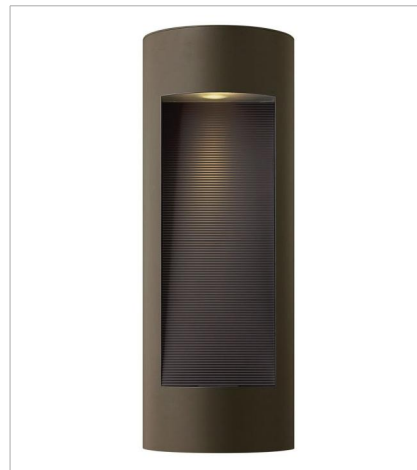

# LUNA

Luna is a modern collection of solid aluminum fixtures offered in a unique combination of contemporary styles, including sleek wall lanterns. Luna also offers chic pocket wall sconces and compact ceiling mounts that are ideal for indoors or out.

**FINISH:** Bronze  
**GLASS:** Etched Lens

**1665BZ**  
SMALL FLUSH MOUNT  
8" W, 3.3" H  
Integrated LED

**15508BZ**  
LUNA STEP LIGHT 12V HORIZONTAL  
4.5" W, 3" H  
Integrated LED

**58506BZ3K**  
LED 3000K STEP LIGHT 120V H...  
4.8" W, 4.5" H  
Integrated LED

**FINISH:** Bronze  
**GLASS:** Etched Lens

**1661BZ**  
SMALL DOWN LIGHT WALL MOUNT...  
9" W, 5" H  
Integrated LED

**1662BZ**  
SMALL UP/DOWN LIGHT WALL MO...  
9" W, 5" H  
Integrated LED

**1664BZ**  
LARGE WALL MOUNT LANTERN  
9" W, 24" H  
Socketed  
2-7w GU10 LED, 20w Equiv.