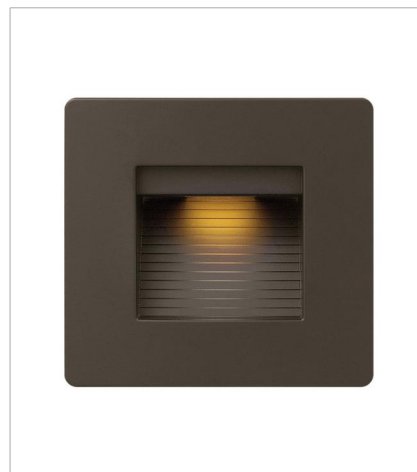

# LUNA

Luna is a modern collection of solid aluminum fixtures offered in a unique combination of contemporary styles, including sleek wall lanterns. Luna also offers chic pocket wall sconces and compact ceiling mounts that are ideal for indoors or out.

**FINISH:** Bronze  
**GLASS:** Etched Lens

**1665BZ**  
SMALL FLUSH MOUNT  
8" W, 3.3" H  
Integrated LED

**15508BZ**  
LUNA STEP LIGHT 12V HORIZONTAL  
4.5" W, 3" H  
Integrated LED

**58506BZ3K**  
LED 3000K STEP LIGHT 120V H...  
4.8" W, 4.5" H  
Integrated LED

**58508BZ**  
LUNA STEP LIGHT 120V HORIZO...  
4.5" W, 3" H  
Integrated LED

**58508BZ3K**  
LED 3000K STEP LIGHT 120V H...  
4.5" W, 3" H  
Integrated LED

**1660BZ**  
MEDIUM WALL MOUNT LANTERN  
6" W, 16" H  
Socketed  
2-7w GU10 LED, 20w Equiv.