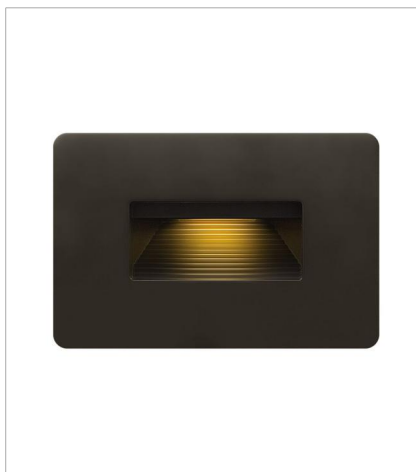

# LUNA

Luna is a modern collection of solid aluminum fixtures offered in a unique combination of contemporary styles, including sleek wall lanterns. Luna also offers chic pocket wall sconces and compact ceiling mounts that are ideal for indoors or out.

**FINISH:** Bronze  
**GLASS:** Etched Lens

**1665BZ**  
SMALL FLUSH MOUNT  
8" W, 3.3" H  
Integrated LED

**15508BZ**  
LUNA STEP LIGHT 12V HORIZONTAL  
4.5" W, 3" H  
Integrated LED

**58506BZ3K**  
LED 3000K STEP LIGHT 120V H...  
4.8" W, 4.5" H  
Integrated LED

**58508BZ**  
LUNA STEP LIGHT 120V HORIZO...  
4.5" W, 3" H  
Integrated LED

**58508BZ3K**  
LED 3000K STEP LIGHT 120V H...  
4.5" W, 3" H  
Integrated LED

**1660BZ**  
MEDIUM WALL MOUNT LANTERN  
6" W, 16" H  
Socketed  
2-7w GU10 LED, 20w Equiv.