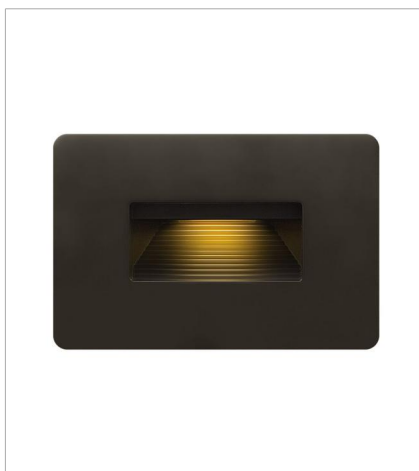

# LUNA

Luna is a modern collection of solid aluminum fixtures offered in a unique combination of contemporary styles, including sleek wall lanterns. Luna also offers chic pocket wall sconces and compact ceiling mounts that are ideal for indoors or out.

**FINISH:** Bronze  
**GLASS:** Etched Lens

**1665BZ**  
SMALL FLUSH MOUNT  
8" W, 3.3" H  
Integrated LED

**15508BZ**  
LUNA STEP LIGHT 12V HORIZONTAL  
4.5" W, 3" H  
Integrated LED

**58506BZ3K**  
LED 3000K STEP LIGHT 120V H...  
4.8" W, 4.5" H  
Integrated LED

**58508BZ**  
LUNA STEP LIGHT 120V HORIZO...  
4.5" W, 3" H  
Integrated LED

**58508BZ3K**  
LED 3000K STEP LIGHT 120V H...  
4.5" W, 3" H  
Integrated LED

**1660BZ**  
MEDIUM WALL MOUNT LANTERN  
6" W, 16" H  
Socketed  
2-7w GU10 LED, 20w Equiv.