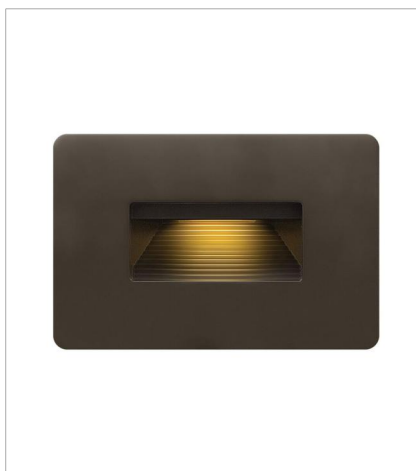

# LUNA

Luna is a modern collection of solid aluminum fixtures offered in a unique combination of contemporary styles, including sleek wall lanterns. Luna also offers chic pocket wall sconces and compact ceiling mounts that are ideal for indoors or out.

**FINISH:** Bronze  
**GLASS:** Etched Lens

**1665BZ**  
SMALL FLUSH MOUNT  
8" W, 3.3" H  
Integrated LED

**15508BZ**  
LUNA STEP LIGHT 12V HORIZONTAL  
4.5" W, 3" H  
Integrated LED

**58506BZ3K**  
LED 3000K STEP LIGHT 120V H...  
4.8" W, 4.5" H  
Integrated LED

**58508BZ**  
LUNA STEP LIGHT 120V HORIZO...  
4.5" W, 3" H  
Integrated LED

**58508BZ3K**  
LED 3000K STEP LIGHT 120V H...  
4.5" W, 3" H  
Integrated LED

**1660BZ**  
MEDIUM WALL MOUNT LANTERN  
6" W, 16" H  
Socketed  
37832