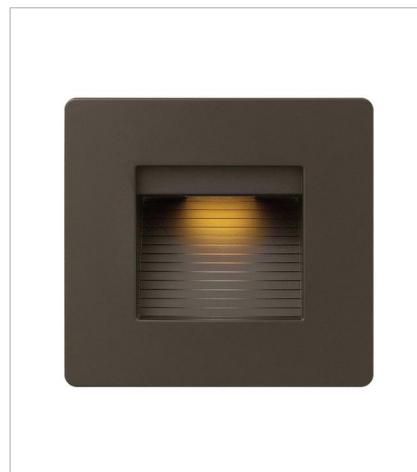

# LUNA

Luna is a modern collection of solid aluminum fixtures offered in a unique combination of contemporary styles, including sleek wall lanterns. Luna also offers chic pocket wall sconces and compact ceiling mounts that are ideal for indoors or out.

**FINISH:** Bronze  
**GLASS:** Etched Lens

**1665BZ**  
SMALL FLUSH MOUNT  
8" W, 3.3" H  
Integrated LED

**15508BZ**  
LUNA STEP LIGHT 12V HORIZONTAL  
4.5" W, 3" H  
Integrated LED

**58506BZ3K**  
LED 3000K STEP LIGHT 120V H...  
4.8" W, 4.5" H  
Integrated LED

**58508BZ**  
LUNA STEP LIGHT 120V HORIZO...  
4.5" W, 3" H  
Integrated LED

**58508BZ3K**  
LED 3000K STEP LIGHT 120V H...  
4.5" W, 3" H  
Integrated LED

**1660BZ**  
MEDIUM WALL MOUNT LANTERN  
6" W, 16" H  
Socketed  
37832