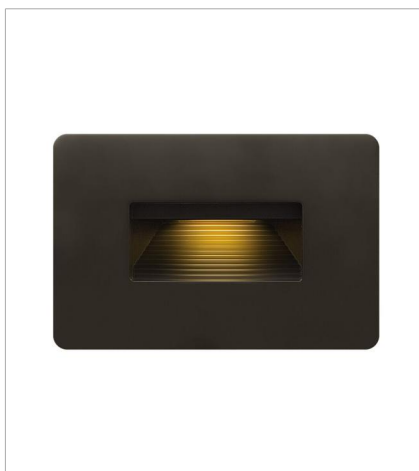

# LUNA

Luna is a modern collection of solid aluminum fixtures offered in a unique combination of contemporary styles, including sleek wall lanterns. Luna also offers chic pocket wall sconces and compact ceiling mounts that are ideal for indoors or out.

**FINISH:** Bronze  
**GLASS:** Etched Lens

**1665BZ**  
SMALL FLUSH MOUNT  
8" W, 3.3" H  
Integrated LED

**15508BZ**  
LUNA STEP LIGHT 12V HORIZONTAL  
4.5" W, 3" H  
Integrated LED

**58506BZ3K**  
LED 3000K STEP LIGHT 120V H...  
4.8" W, 4.5" H  
Integrated LED

**58508BZ**  
LUNA STEP LIGHT 120V HORIZO...  
4.5" W, 3" H  
Integrated LED

**58508BZ3K**  
LED 3000K STEP LIGHT 120V H...  
4.5" W, 3" H  
Integrated LED

**1660BZ**  
MEDIUM WALL MOUNT LANTERN  
6" W, 16" H  
Socketed  
37832