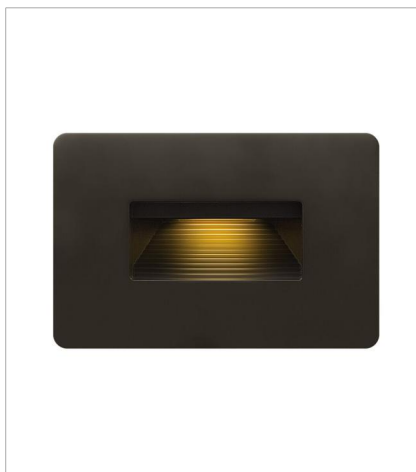

# LUNA

Luna is a modern collection of solid aluminum fixtures offered in a unique combination of contemporary styles, including sleek wall lanterns. Luna also offers chic pocket wall sconces and compact ceiling mounts that are ideal for indoors or out.

**FINISH:** Bronze  
**GLASS:** Etched Lens

**1665BZ**  
SMALL FLUSH MOUNT  
8" W, 3.3" H  
Integrated LED

**15508BZ**  
LUNA STEP LIGHT 12V HORIZONTAL  
4.5" W, 3" H  
Integrated LED

**58506BZ3K**  
LED 3000K STEP LIGHT 120V H...  
4.8" W, 4.5" H  
Integrated LED

**58508BZ**  
LUNA STEP LIGHT 120V HORIZO...  
4.5" W, 3" H  
Integrated LED

**58508BZ3K**  
LED 3000K STEP LIGHT 120V H...  
4.5" W, 3" H  
Integrated LED

**1660BZ**  
MEDIUM WALL MOUNT LANTERN  
6" W, 16" H  
Socketed  
37832