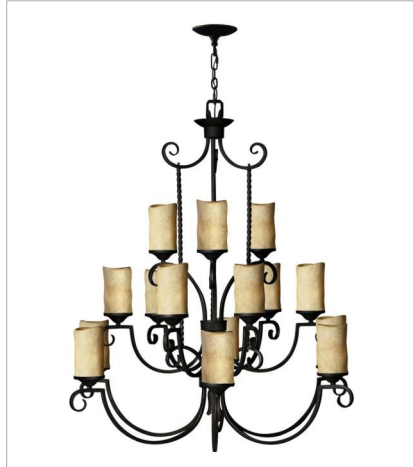

CASA

Casa features solid aluminum construction with twisted wrought iron details and hand-forged scrollwork in an Olde Black finish to complete its rustic-chic appeal with a Southwestern flair.

FINISH: Olde Black
GLASS: Clear Seedy, Antique Scavo, Light Etched Amber

FINISH: Olde Black
GLASS: Clear Seedy, Antique Scavo, Light Etched Amber

4017OL-CL
SMALL PENDANT
5.3" W, 12.3" H
Socketed
1-8w Med. LED, 100w Equiv. or 1-100w Med.

4019OL
EXTRA LARGE THREE TIER
42" W, 46.3" H
Socketed
15-8w Med. LED, 60w Equiv. or 15-60w Med.

hinkley.com

CASA

Casa features solid aluminum construction with twisted wrought iron details and hand-forged scrollwork in an Olde Black finish to complete its rustic-chic appeal with a Southwestern flair.