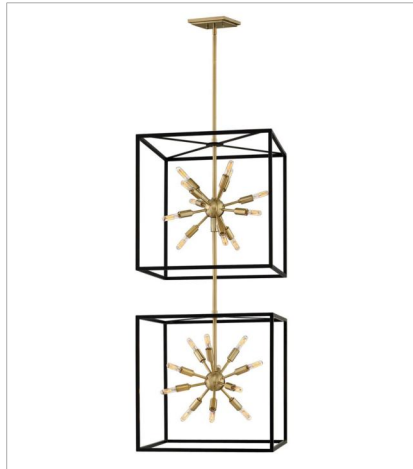

AROS

lisa mcDennon
COLLECTION

The striking Aros pendant showcases a provocative mid-century modern starburst cluster in a luxurious Warm Brass or Polished Nickel framed by an articulating, angular cage in prominent Black. For added drama, the sophisticated pendants dazzle with dimension to fill unique spaces or higher ceilings. Aros is part of the Lisa McDennon Collection.

FINISH: Black with Warm Brass accents

46314BLK
MEDIUM OPEN FRAME PENDANT
20" W, 21" H
Socketed
12-5w Cand. LED, 40w Equiv.

46316BLK
LARGE OPEN FRAME TWO TIER
20" W, 51.5" H
Socketed
24-5w Cand. LED, 40w Equiv.

46318BLK
DOUBLE XL OPEN FRAME PENDANT
20" W, 82.8" H
Socketed
36-5w Cand. LED, 25w Equiv.

46313BLK
MEDIUM CONVERTIBLE PENDANT
13" W, 14" H
Socketed
7-5w Cand. LED, 60w Equiv.

HINKLEY

HINKLEY
33000 Pin Oak Parkway
Avon Lake, OH 44012