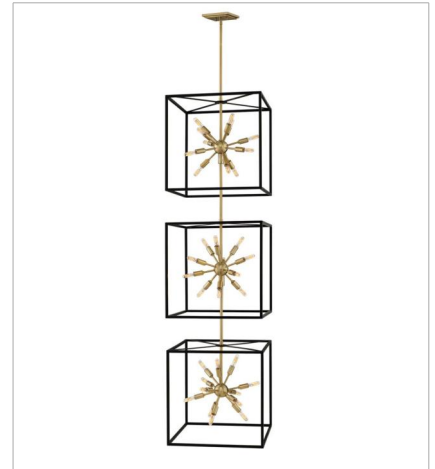

AROS

lisa mcDennon
COLLECTION

The striking Aros pendant showcases a provocative mid-century modern starburst cluster in a luxurious Warm Brass or Polished Nickel framed by an articulating, angular cage in prominent Black. For added drama, the sophisticated pendants dazzle with dimension to fill unique spaces or higher ceilings. Aros is part of the Lisa McDennon Collection.

FINISH: Black with Warm Brass accents

46314BLK
MEDIUM OPEN FRAME PENDANT
20" W, 21" H
Socketed
12-5w Cand. LED, 40w Equiv.

46316BLK
LARGE OPEN FRAME TWO TIER
20" W, 51.5" H
Socketed
24-5w Cand. LED, 40w Equiv.

46318BLK
DOUBLE XL OPEN FRAME PENDANT
20" W, 82.8" H
Socketed
36-5w Cand. LED, 25w Equiv.

46313BLK
MEDIUM CONVERTIBLE PENDANT
13" W, 14" H
Socketed
7-5w Cand. LED, 60w Equiv.

HINKLEY

HINKLEY
33000 Pin Oak Parkway
Avon Lake, OH 44012