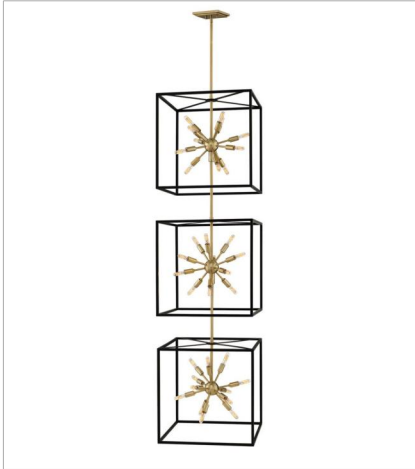

AROS

The striking Aros pendant showcases a provocative mid-century modern starburst cluster in a luxurious Warm Brass or Polished Nickel framed by an articulating, angular cage in prominent Black. For added drama, the sophisticated pendants dazzle with dimension to fill unique spaces or higher ceilings. Aros is part of the Lisa McDennon Collection.

FINISH: Black with Warm Brass accents,
Black with Polished Nickel accents

46318BLK
DOUBLE XL OPEN FRAME PENDANT
20" W, 82.8" H
Socketed
38048