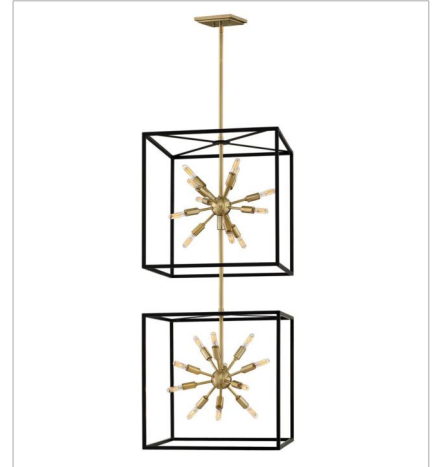

# AROS

lisa mcDennon  
COLLECTION

The striking Aros pendant showcases a provocative mid-century modern starburst cluster in a luxurious Warm Brass or Polished Nickel framed by an articulating, angular cage in prominent Black. For added drama, the sophisticated pendants dazzle with dimension to fill unique spaces or higher ceilings. Aros is part of the Lisa McDennon Collection.

**FINISH:** Black with Warm Brass accents,  
Black with Polished Nickel accents

**46314BLK**  
MEDIUM OPEN FRAME PENDANT  
20" W, 21" H  
Socketed  
38042

**46314BLK-PN**  
LARGE OPEN FRAME PENDANT  
20" W, 21" H  
Socketed  
38042

**46316BLK**  
LARGE OPEN FRAME TWO TIER  
20" W, 51.5" H  
Socketed  
38045

**46316BLK-PN**  
LARGE OPEN FRAME PENDANT  
20" W, 51.5" H  
Socketed  
38045

**46317BLK**  
MEDIUM PENDANT  
15" W, 16" H  
Socketed  
37907

# AROS

The striking Aros pendant showcases a provocative mid-century modern starburst cluster in a luxurious Warm Brass or Polished Nickel framed by an articulating, angular cage in prominent Black. For added drama, the sophisticated pendants dazzle with dimension to fill unique spaces or higher ceilings. Aros is part of the Lisa McDennon Collection.