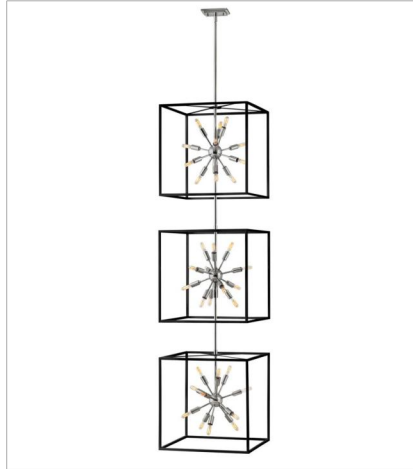

46318BLK-PN
DOUBLE XL OPEN FRAME PENDANT
20" W, 82.8" H
Socketed
38048