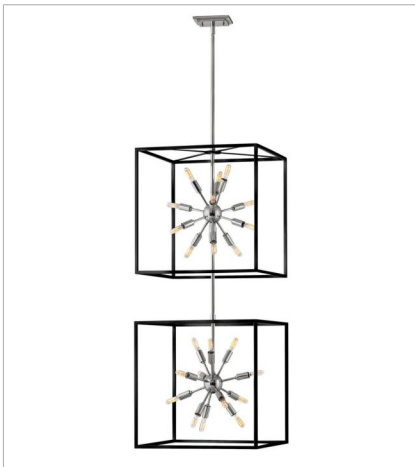

# AROS

lisa mcDennon  
COLLECTION

The striking Aros pendant showcases a provocative mid-century modern starburst cluster in a luxurious Warm Brass or Polished Nickel framed by an articulating, angular cage in prominent Black. For added drama, the sophisticated pendants dazzle with dimension to fill unique spaces or higher ceilings. Aros is part of the Lisa McDennon Collection.

**FINISH:** Black with Warm Brass accents,  
Black with Polished Nickel accents

**46314BLK**  
MEDIUM OPEN FRAME PENDANT  
20" W, 21" H  
Socketed  
38042

**46314BLK-PN**  
LARGE OPEN FRAME PENDANT  
20" W, 21" H  
Socketed  
38042

**46316BLK**  
LARGE OPEN FRAME TWO TIER  
20" W, 51.5" H  
Socketed  
38045

**46316BLK-PN**  
LARGE OPEN FRAME PENDANT  
20" W, 51.5" H  
Socketed  
38045

**46317BLK**  
MEDIUM PENDANT  
15" W, 16" H  
Socketed  
37907

# AROS

The striking Aros pendant showcases a provocative mid-century modern starburst cluster in a luxurious Warm Brass or Polished Nickel framed by an articulating, angular cage in prominent Black. For added drama, the sophisticated pendants dazzle with dimension to fill unique spaces or higher ceilings. Aros is part of the Lisa McDennon Collection.