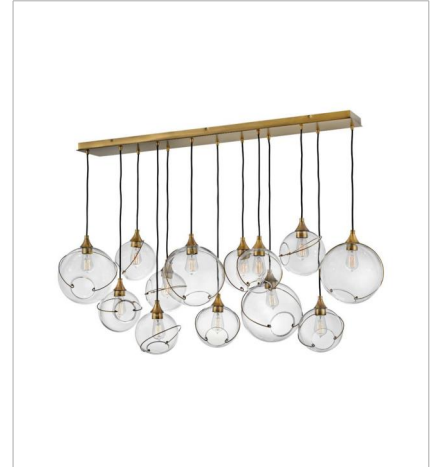

SKYE

lisa mcdennon
COLLECTION

Mesmerizingly asymmetrical with a mid-century modern flair, Skye showcases a single or cluster of glass globes, each encircled with a slender ring. Each opening is off-center and the globes fall to different lengths, with Heritage Brass or Black details pulling the look together perfectly.

FINISH: Heritage Brass
GLASS: Clear

30303HBR
SMALL PENDANT
10.8" W, 12.8" H
Socketed
1-10w Med. LED, 100w Equiv.

30304HBR
LARGE THREE LIGHT PENDANT
18.3" W, 36.5" H
Socketed
3-10w Med. LED, 100w Equiv.

30305HBR
LARGE THIRTEEN LIGHT LINEAR
60.3" W, 24.3" H
Socketed
13-10w Med. LED, 60w Equiv.

30306HBR
SIX LIGHT MULTI TIER
24" W, 58" H
Socketed
6-10w Med. LED, 100w Equiv.

30308HBR
EXTRA LARGE TWO TIER CHANDE...
53.3" W, 65.3" H
Socketed
18-10w Med. LED, 60w Equiv.

HINKLEY

HINKLEY
33000 Pin Oak Parkway
Avon Lake, OH 44012