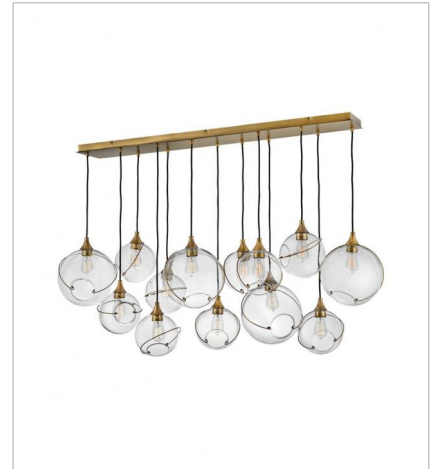

# SKYE

lisa mcDennon  
COLLECTION

Mesmerizingly asymmetrical with a mid-century modern flair, Skye showcases a single or cluster of glass globes, each encircled with a slender ring. Each opening is off-center and the globes fall to different lengths, with Heritage Brass or Black details pulling the look together perfectly. Skye is part of the Lisa McDennon Collection.

**FINISH:** Heritage Brass with Black accents, Heritage Brass  
**GLASS:** Clear

**30303HBR**  
SMALL PENDANT  
10.8" W, 12.8" H  
Socket  
1-100w Med.

**30304HBR**  
THREE LIGHT PENDANT  
18.3" W, 36.5" H  
Socket  
3-60w Med.

**30305HBR**  
THIRTEEN LIGHT LINEAR  
60.3" W, 24.3" H  
Socket  
13-60w Med.

**30306HBR**  
SIX LIGHT MULTI TIER  
24" W, 58" H  
Socket  
6-100w Med.

**30308HBR**  
EXTRA LARGE TWO TIER  
53.3" W, 65.3" H  
Socket  
18-60w Med.