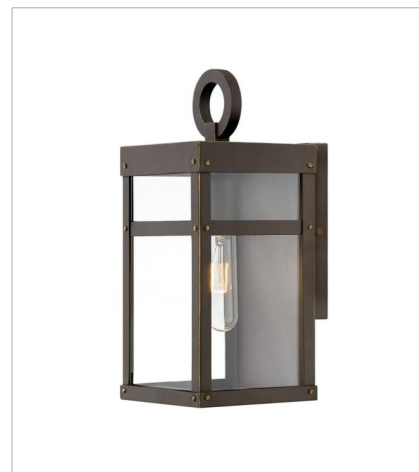

PORTER

A fusion of chic styles makes Porter a design standout. Merging Modern Farmhouse, Industrial and Arts and Crafts elements, the fine rivet details and a sturdy hanger loop create a stunning and distinctive statement.

2800OZ-LL
SMALL WALL MOUNT LANTERN
6" W, 18.5" H
Socketed
1-2w Med. LED *Included

2804OZ
MEDIUM WALL MOUNT LANTERN
6.5" W, 22" H
Socketed
1-12w Med. LED, 100w Equiv.

2804OZ-LL
MEDIUM WALL MOUNT LANTERN
6.5" W, 22" H
Socketed
1-2w Med. LED *Included

HINKLEY

HINKLEY
33000 Pin Oak Parkway
Avon Lake, OH 44012

PHONE: (440) 653-5500
Toll Free: 1 (800) 446-5539

hinkley.com

PORTER

A fusion of chic styles makes Porter a design standout. Merging Modern Farmhouse, Industrial and Arts and Crafts elements, the fine rivet details and a sturdy hanger loop create a stunning and distinctive statement.

FINISH: Oil Rubbed Bronze
GLASS: Clear

2805OZ
LARGE WALL MOUNT LANTERN
7.5" W, 25" H
Socketed
1-12w Med. LED, 100w Equiv.

2805OZ-LL
LARGE WALL MOUNT LANTERN
7.5" W, 25" H
Socketed
1-4w Med. LED *Included