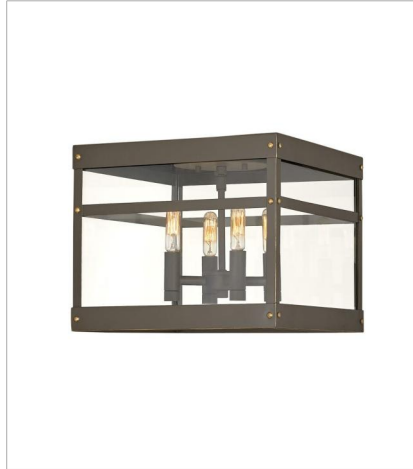

2801OZ
MEDIUM POST MOUNT LANTERN
6.5" W, 22.8" H
Socketed
1-12w Med. LED, 100w Equiv.

2803OZ
SMALL FLUSH MOUNT
12" W, 12" H
Socketed
4-5w Cand. LED, 60w Equiv.