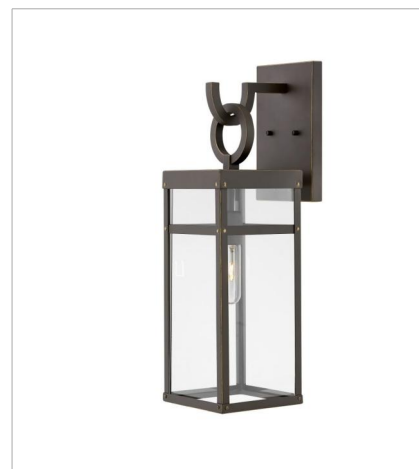

PORTER

A fusion of chic styles makes Porter a design standout. Merging Modern Farmhouse, Industrial and Arts and Crafts elements, the fine rivet details and a sturdy hanger loop create a stunning and distinctive statement.

FINISH: Oil Rubbed Bronze
GLASS: Clear

2808OZ
GRANDE HANGING LANTERN
12" W, 31.3" H
Socketed
4-8w Med. LED, 60w Equiv.

2808OZ-LL
GRANDE HANGING LANTERN
12" W, 31.3" H
Socketed
4-2w Med. LED *Included

2800OZ
SMALL WALL MOUNT LANTERN
6" W, 18.5" H
Socketed
1-12w Med. LED, 100w Equiv.

2800OZ-LL
SMALL WALL MOUNT LANTERN
6" W, 18.5" H
Socketed
1-2w Med. LED *Included

2804OZ
MEDIUM WALL MOUNT LANTERN
6.5" W, 22" H
Socketed
1-12w Med. LED, 100w Equiv.

2804OZ-LL
MEDIUM WALL MOUNT LANTERN
6.5" W, 22" H
Socketed
1-2w Med. LED *Included

FINISH: Oil Rubbed Bronze
GLASS: Clear

2805OZ
LARGE WALL MOUNT LANTERN
7.5" W, 25" H
Socketed
1-12w Med. LED, 100w Equiv.

2805OZ-LL
LARGE WALL MOUNT LANTERN
7.5" W, 25" H
Socketed
1-4w Med. LED *Included