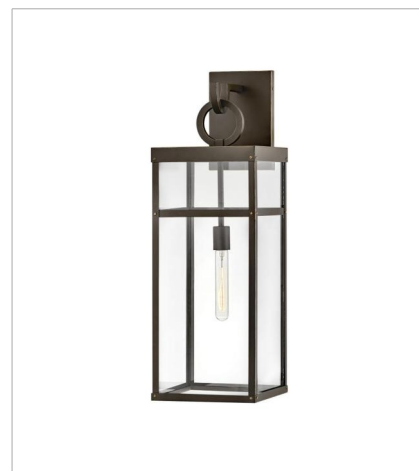

FINISH: Oil Rubbed Bronze
GLASS: Clear

2808OZ
GRANDE HANGING LANTERN
12" W, 31.3" H
Socketed
4-8w Med. LED, 60w Equiv.

2808OZ-LL
GRANDE HANGING LANTERN
12" W, 31.3" H
Socketed
4-2w Med. LED *Included

2800OZ
SMALL WALL MOUNT LANTERN
6" W, 18.5" H
Socketed
1-12w Med. LED, 100w Equiv.

2800OZ-LL
SMALL WALL MOUNT LANTERN
6" W, 18.5" H
Socketed
1-2w Med. LED *Included

2804OZ
MEDIUM WALL MOUNT LANTERN
6.5" W, 22" H
Socketed
1-12w Med. LED, 100w Equiv.

2804OZ-LL
MEDIUM WALL MOUNT LANTERN
6.5" W, 22" H
Socketed
1-2w Med. LED *Included

FINISH: Oil Rubbed Bronze
GLASS: Clear

2805OZ
LARGE WALL MOUNT LANTERN
7.5" W, 25" H
Socketed
1-12w Med. LED, 100w Equiv.

2805OZ-LL
LARGE WALL MOUNT LANTERN
7.5" W, 25" H
Socketed
1-4w Med. LED *Included

2806OZ
EXTRA SMALL WALL MOUNT LANTERN
5.5" W, 13" H
Socketed
1-12w Med. LED, 100w Equiv.

2806OZ-LL
EXTRA SMALL WALL MOUNT LANTERN
5.5" W, 13" H
Socketed
1-2w Med. LED *Included

2807OZ
EXTRA LARGE WALL MOUNT LANTERN
9.5" W, 29" H
Socketed
1-12w Med. LED, 60w Equiv.