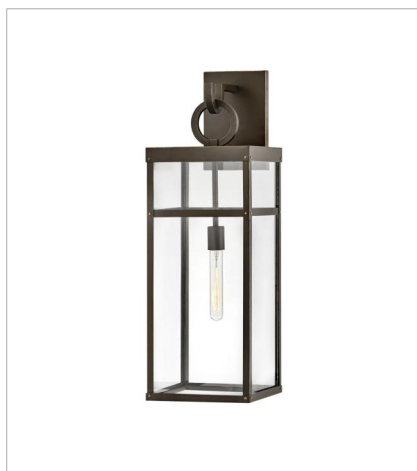

FINISH: Oil Rubbed Bronze
GLASS: Clear

2808OZ
GRANDE HANGING LANTERN
12" W, 31.3" H
Socketed
4-8w Med. LED, 60w Equiv.

2808OZ-LL
GRANDE HANGING LANTERN
12" W, 31.3" H
Socketed
4-2w Med. LED *Included

2800OZ
SMALL WALL MOUNT LANTERN
6" W, 18.5" H
Socketed
1-12w Med. LED, 100w Equiv.

2800OZ-LL
SMALL WALL MOUNT LANTERN
6" W, 18.5" H
Socketed
1-2w Med. LED *Included

2804OZ
MEDIUM WALL MOUNT LANTERN
6.5" W, 22" H
Socketed
1-12w Med. LED, 100w Equiv.

2804OZ-LL
MEDIUM WALL MOUNT LANTERN
6.5" W, 22" H
Socketed
1-2w Med. LED *Included

FINISH: Oil Rubbed Bronze
GLASS: Clear

2805OZ
LARGE WALL MOUNT LANTERN
7.5" W, 25" H
Socketed
1-12w Med. LED, 100w Equiv.

2805OZ-LL
LARGE WALL MOUNT LANTERN
7.5" W, 25" H
Socketed
1-4w Med. LED *Included

2806OZ
EXTRA SMALL WALL MOUNT LANTERN
5.5" W, 13" H
Socketed
1-12w Med. LED, 100w Equiv.

2806OZ-LL
EXTRA SMALL WALL MOUNT LANTERN
5.5" W, 13" H
Socketed
1-2w Med. LED *Included

2807OZ
EXTRA LARGE WALL MOUNT LANTERN
9.5" W, 29" H
Socketed
1-12w Med. LED, 60w Equiv.