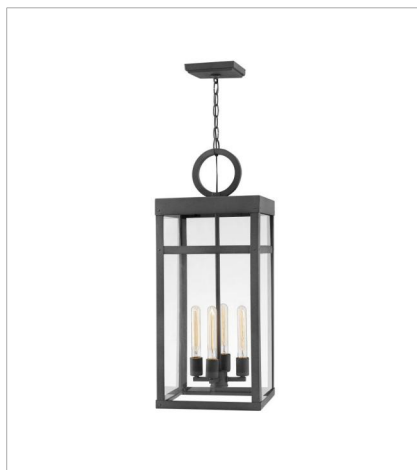

# PORTER

A fusion of chic styles makes Porter a design standout. Merging Modern Farmhouse, Industrial and Arts and Crafts elements, the fine rivet details and a sturdy hanger loop create a stunning and distinctive statement.

**FINISH:** Aged Zinc  
**GLASS:** Clear

**2808DZ**  
GRANDE HANGING LANTERN  
12" W, 31.3" H  
Socketed  
4-8w Med. LED, 60w Equiv.

**2808DZ-LL**  
GRANDE HANGING LANTERN  
12" W, 31.3" H  
Socketed  
4-2w Med. LED \*Included

**2800DZ**  
SMALL WALL MOUNT LANTERN  
6" W, 18.5" H  
Socketed  
1-12w Med. LED, 100w Equiv.

**2800DZ-LL**  
SMALL WALL MOUNT LANTERN  
6" W, 18.5" H  
Socketed  
1-2w Med. LED \*Included

**2804DZ**  
MEDIUM WALL MOUNT LANTERN  
6.5" W, 22" H  
Socketed  
1-12w Med. LED, 100w Equiv.

**2804DZ-LL**  
MEDIUM WALL MOUNT LANTERN  
6.5" W, 22" H  
Socketed  
1-2w Med. LED \*Included