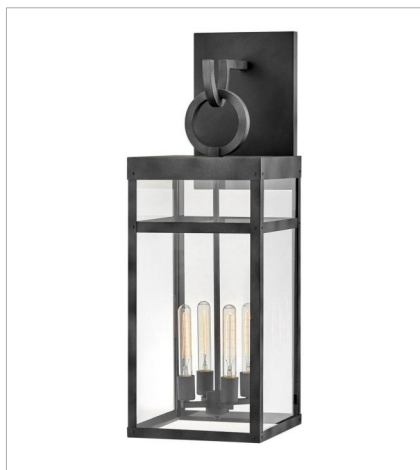

2806DZ-LL
SMALL WALL MOUNT LANTERN
5.5" W, 13" H
Socketed
1-5w Med. LED *Included

PORTER

A fusion of chic styles makes Porter a design standout. Merging Modern Farmhouse, Industrial and Arts and Crafts elements, the fine rivet details and a sturdy hanger loop create a stunning and distinctive statement.

FINISH: Aged Zinc
GLASS: Clear

2809DZ
EXTRA LARGE WALL MOUNT LANTERN
12" W, 35.3" H
Socketed
4-8w Med. LED, 60w Equiv.