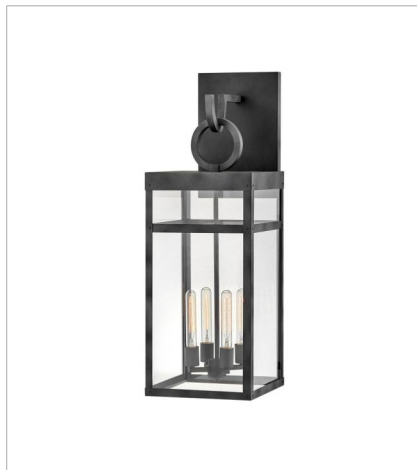

2807DZ
EXTRA LARGE WALL MOUNT LANTERN
9.5" W, 29" H
Socketed
1-12w Med. LED, 60w Equiv.

2809DZ-LL
GRANDE WALL MOUNT LANTERN
12" W, 35.3" H
Socketed
4-2w Med. LED *Included