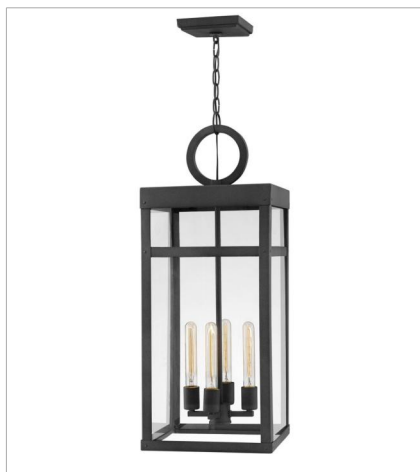

# PORTER

A fusion of chic styles makes Porter a design standout. Merging Modern Farmhouse, Industrial and Arts and Crafts elements, the fine rivet details and a sturdy hanger loop create a stunning and distinctive statement.

**FINISH:** Aged Zinc  
**GLASS:** Clear

**2808DZ**  
LARGE SINGLE TIER  
12" W, 31.3" H  
Socketed  
4-8w Med. LED, 60w Equiv.

**2808DZ-LL**  
MEDIUM SINGLE TIER  
12" W, 31.3" H  
Socketed  
4-5w Med. LED \*Included

**2800DZ**  
SMALL WALL MOUNT LANTERN  
6" W, 18.5" H  
Socketed  
1-12w Med. LED, 100w Equiv.

**2800DZ-LL**  
MEDIUM WALL MOUNT LANTERN  
6" W, 18.5" H  
Socketed  
1-5w Med. LED \*Included

**2804DZ**  
MEDIUM WALL MOUNT LANTERN  
6.5" W, 22" H  
Socketed  
1-12w Med. LED, 100w Equiv.

**2804DZ-LL**  
LARGE WALL MOUNT LANTERN  
6.5" W, 22" H  
Socketed  
1-5w Med. LED \*Included