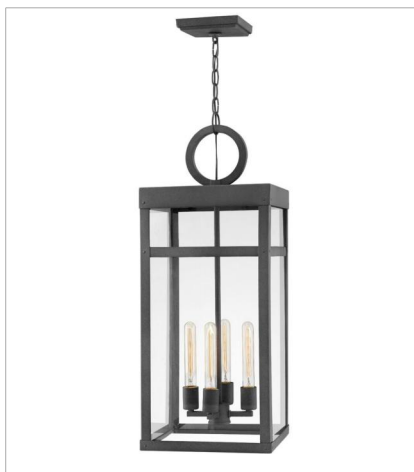

# PORTER

A fusion of chic styles makes Porter a design standout. Merging Modern Farmhouse, Industrial and Arts and Crafts elements, the fine rivet details and a sturdy hanger loop create a stunning and distinctive statement.

**FINISH:** Aged Zinc  
**GLASS:** Clear

**2808DZ**  
LARGE SINGLE TIER  
12" W, 31.3" H  
Socketed  
4-8w Med. LED, 60w Equiv.

**2808DZ-LL**  
MEDIUM SINGLE TIER  
12" W, 31.3" H  
Socketed  
4-5w Med. LED \*Included

**2800DZ**  
SMALL WALL MOUNT LANTERN  
6" W, 18.5" H  
Socketed  
1-12w Med. LED, 100w Equiv.

**2800DZ-LL**  
MEDIUM WALL MOUNT LANTERN  
6" W, 18.5" H  
Socketed  
1-5w Med. LED \*Included

**2804DZ**  
MEDIUM WALL MOUNT LANTERN  
6.5" W, 22" H  
Socketed  
1-12w Med. LED, 100w Equiv.

**2804DZ-LL**  
LARGE WALL MOUNT LANTERN  
6.5" W, 22" H  
Socketed  
1-5w Med. LED \*Included