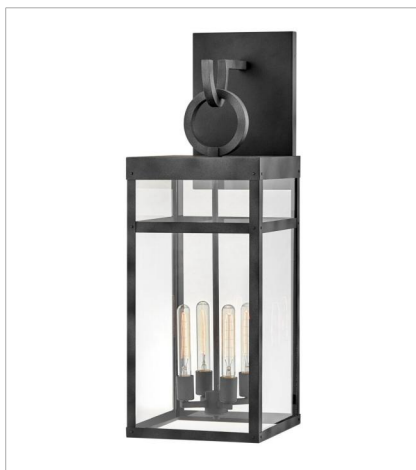

2807DZ
LARGE WALL MOUNT LANTERN
9.5" W, 29" H
Socketed
1-12w Med. LED, 60w Equiv.

2809DZ-LL
EXTRA LARGE WALL MOUNT LANTERN
12" W, 35.3" H
Socketed
4-5w Med. LED *Included